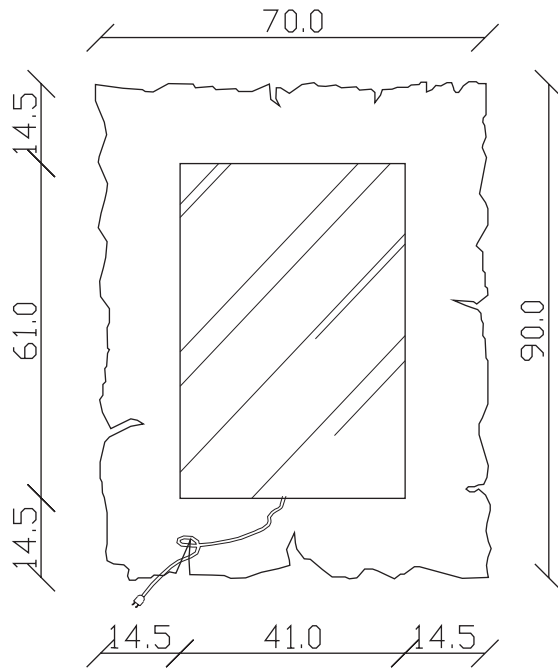

art. A077
H 90 L 70 cm
(misure specchio H61 L41 cm)

**ENERGY
SAVING**

**LED
LIGHTING**

SPECCHIO VISTA FRONTALE / front view mirror

SPECCHIO VISTA RETRO / rear view mirror