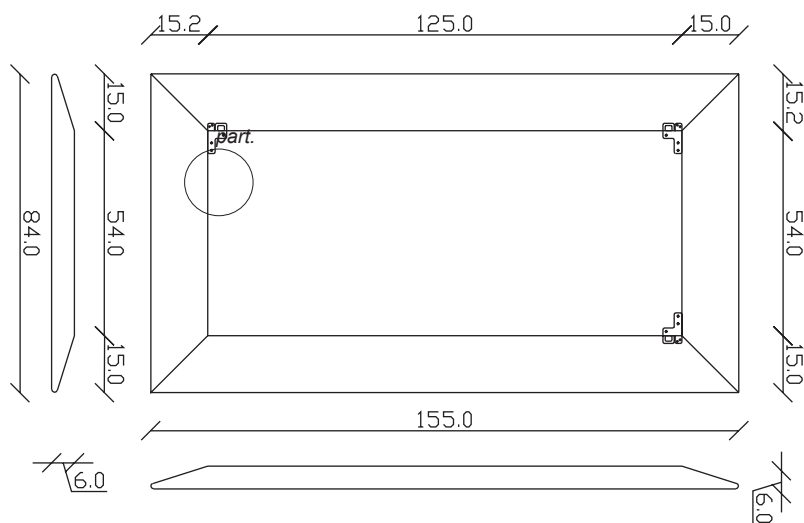

SPECCHIO VISTA RETRO / rear view mirror