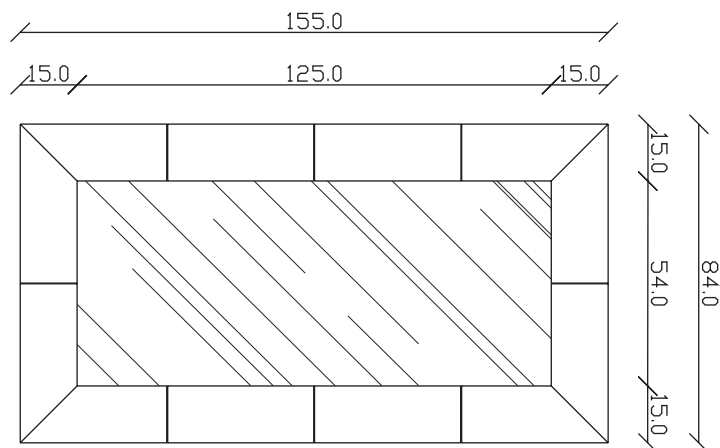

art. A060
H 85 L155 cm

SPECCHIO VISTA FRONTALE / front view mirror