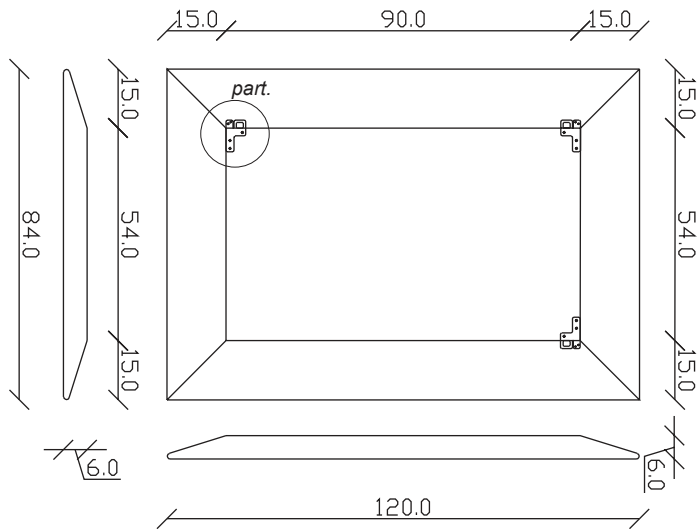

SPECCHIO VISTA RETRO / rear view mirror