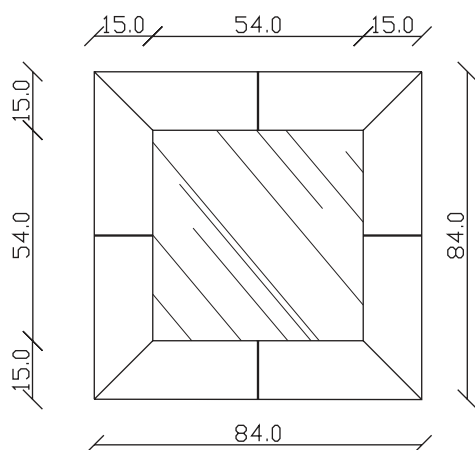

art. A058
H 85 L 85 cm

SPECCHIO VISTA FRONTALE / front view mirror