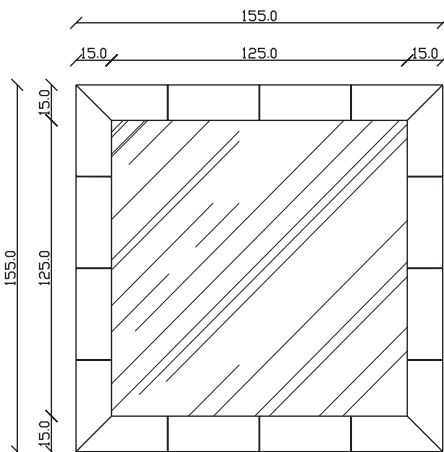

art. A138
H 155 L 155 cm

SPECCHIO VISTA FRONTALE / front view mirror