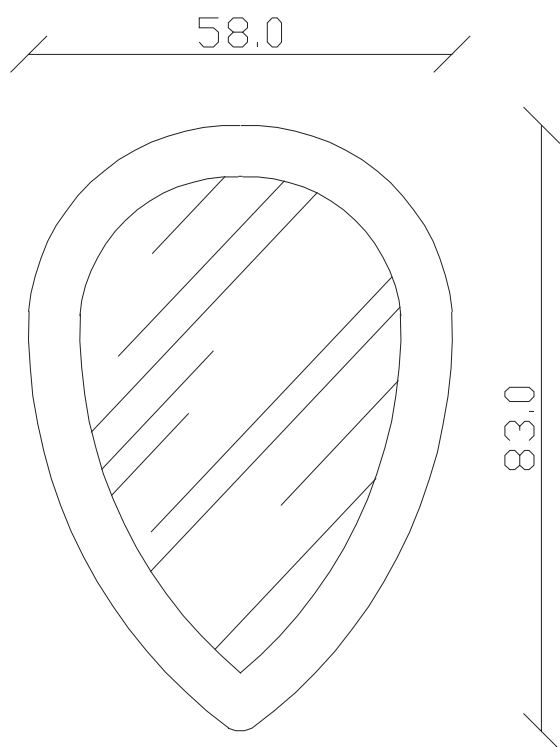

art. A160
H 83 L 53 cm

FISSAGGIO SPECCHIO
AL MURO
Fastening of the mirror to
the wall

SPECCHIO VISTA FRONTALE / front view mirror

SPECCHIO VISTA RETRO / rear view mirror