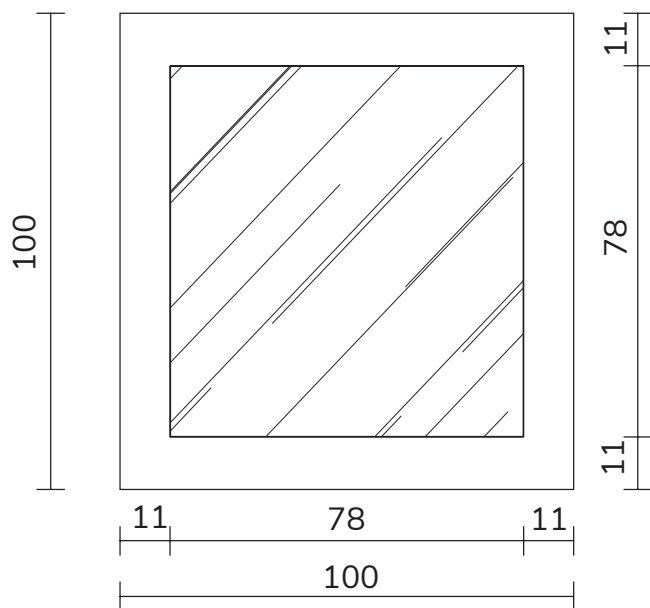

art. A097
H 100 L 100 cm

**ENERGY
SAVING**

**LED
LIGHTING**

SPECCHIO VISTA FRONTALE / front view mirror

SPECCHIO VISTA RETRO / rear view mirror