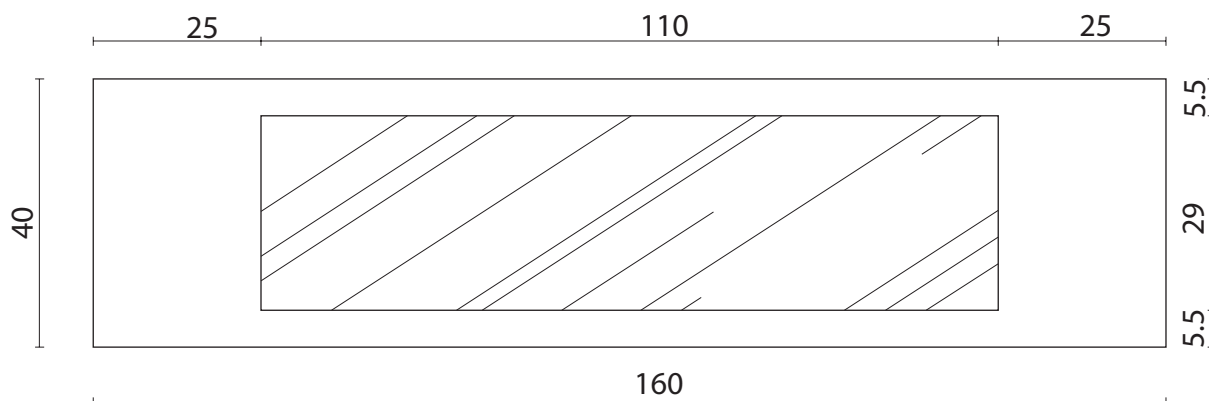

art. A/050

H 160 L 40 cm

(misure specchio H110 L 29 cm)

SPECCHIO VISTA FRONTALE / front view mirror