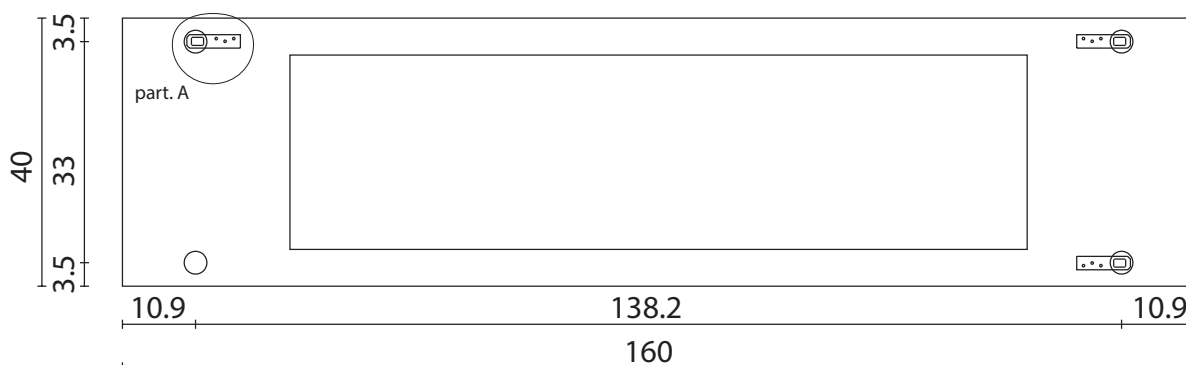

SPECCHIO VISTA RETRO / rear view mirror