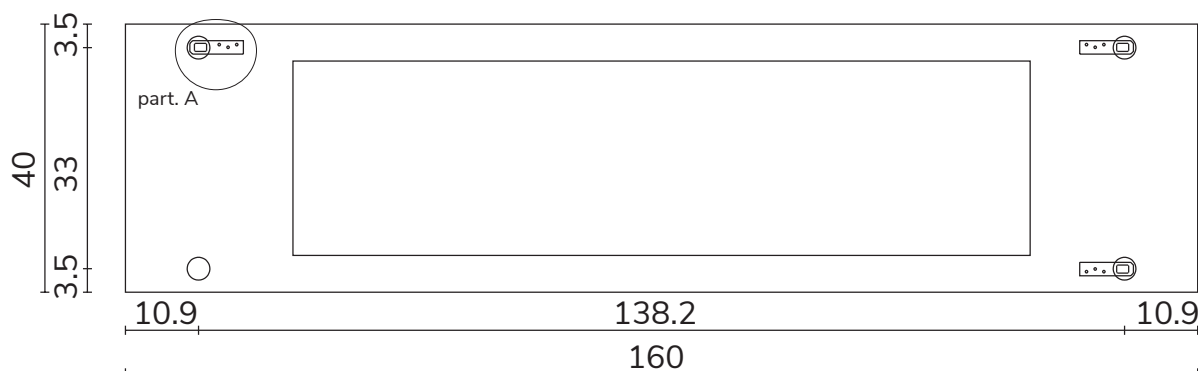

art. A/1136

H 160 L 40 cm

(misure specchio H110 L 29 cm)

SPECCHIO VISTA FRONTALE / front view mirror

SPECCHIO VISTA RETRO / rear view mirror

PARTICOLARE MONTAGGIO FISCHER / particularly fitting fischer