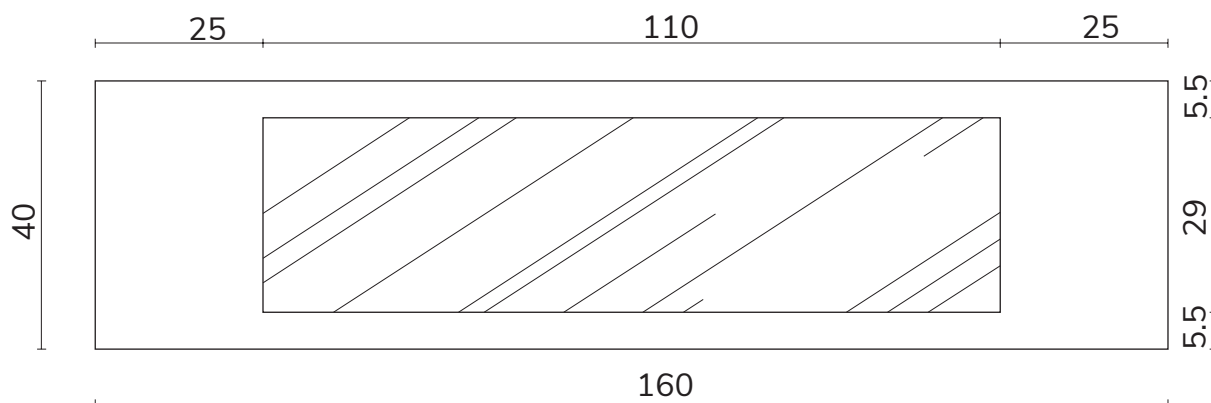

art. A/1136

H 160 L 40 cm

(misure specchio H110 L 29 cm)

SPECCHIO VISTA FRONTALE / front view mirror

SPECCHIO VISTA RETRO / rear view mirror

PARTICOLARE MONTAGGIO FISCHER / particularly fitting fischer