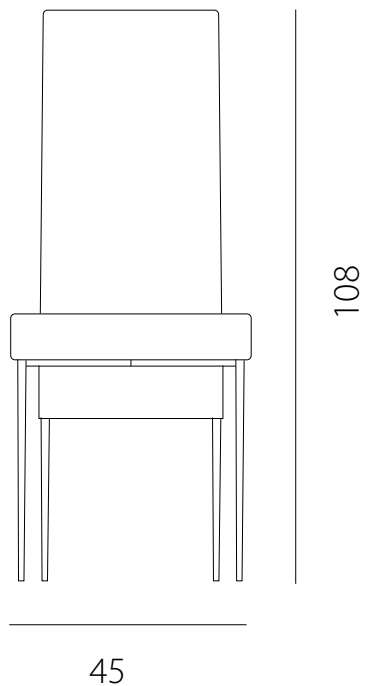

art. GVAN

L 42 x P 52 x H 108 cm / Hs 50 cm

SEDIA VISTA FRONTALE / front view chair

SEDIA VISTA LATERALE / side view chair