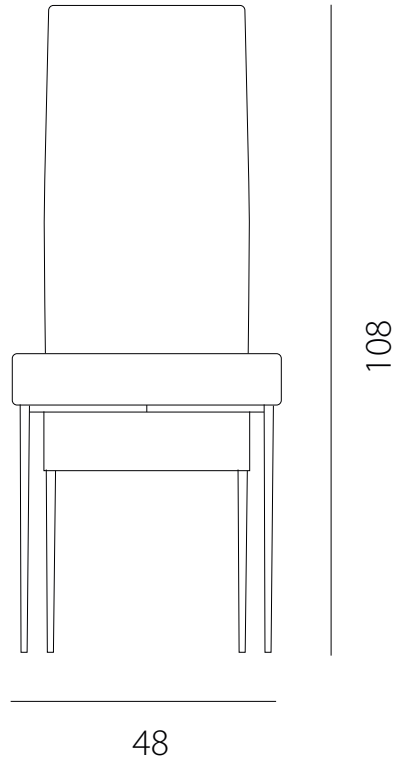

art. GLAD

L 48 x P 56 x H 108 cm / Hs 48 cm

SEDIA VISTA FRONTALE / front view chair

SEDIA VISTA LATERALE / side view chair