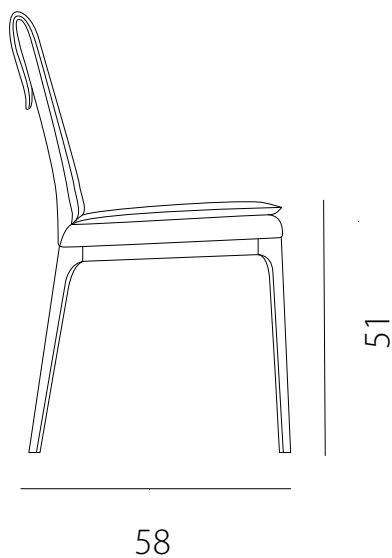

art. GCSB

L45 x P 58 x H84 cm / Hs 51 cm

SEDIA VISTA FRONTALE / front view chair

SEDIA VISTA LATERALE / side view chair

art. GCAS

L 45 x P 58 x H 98 cm / Hs 51 cm

SEDIA VISTA FRONTALE / front view chair

SEDIA VISTA LATERALE / side view chair