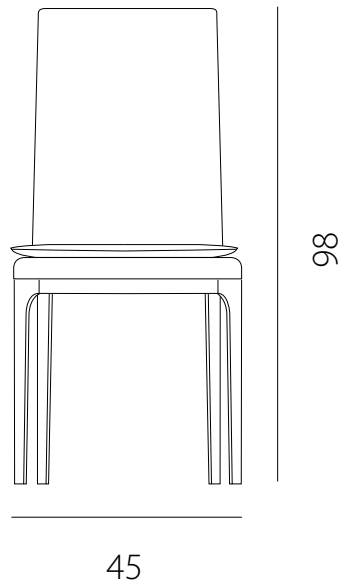

art. GCSB

L45 x P 58 x H84 cm / Hs 51 cm

SEDIA VISTA FRONTALE / front view chair

SEDIA VISTA LATERALE / side view chair

art. GCAS

L 45 x P 58 x H 98 cm / Hs 51 cm

SEDIA VISTA FRONTALE / front view chair

SEDIA VISTA LATERALE / side view chair