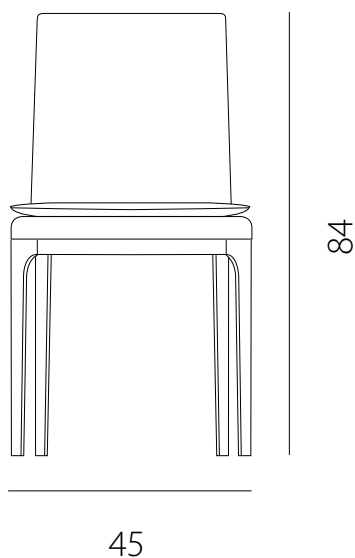

art. GCSB

L45 x P 58 x H84 cm / Hs 51 cm

SEDIA VISTA FRONTALE / front view chair

SEDIA VISTA LATERALE / side view chair

art. GCAS

L 45 x P 58 x H 98 cm / Hs 51 cm

SEDIA VISTA FRONTALE / front view chair

SEDIA VISTA LATERALE / side view chair