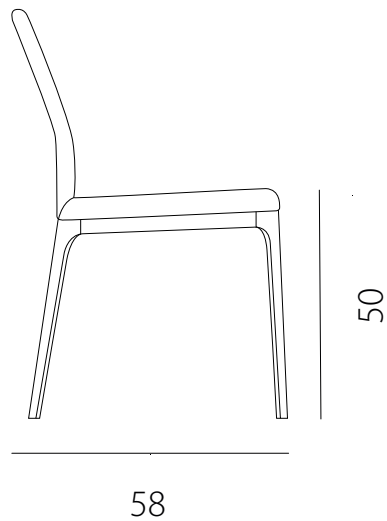

art. GBSB

L 46 x P 58 x H 84 cm / Hs 50 cm

SEDIA VISTA FRONTALE / front view chair

SEDIA VISTA LATERALE / side view chair

art. GBAS

L 46 x P 58 x H 98 cm / Hs 50 cm

SEDIA VISTA FRONTALE / front view chair

SEDIA VISTA LATERALE / side view chair