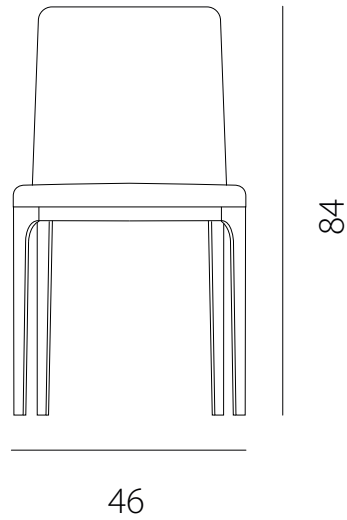

art. GBSB

L 46 x P 58 x H 84 cm / Hs 50 cm

SEDIA VISTA FRONTALE / front view chair

SEDIA VISTA LATERALE / side view chair

art. GBAS

L 46 x P 58 x H 98 cm / Hs 50 cm

SEDIA VISTA FRONTALE / front view chair

SEDIA VISTA LATERALE / side view chair