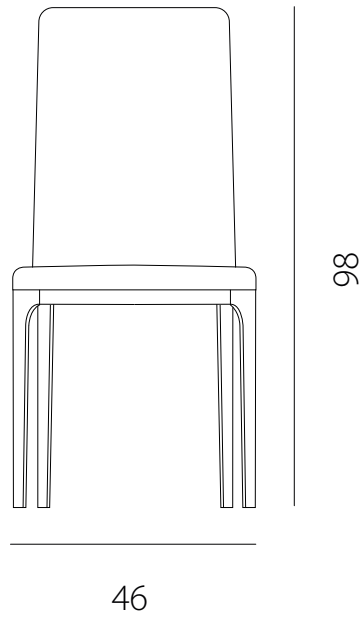

art. GBSB

L 46 x P 58 x H 84 cm / Hs 50 cm

SEDIA VISTA FRONTALE / front view chair

SEDIA VISTA LATERALE / side view chair

art. GBAS

L 46 x P 58 x H 98 cm / Hs 50 cm

SEDIA VISTA FRONTALE / front view chair

SEDIA VISTA LATERALE / side view chair