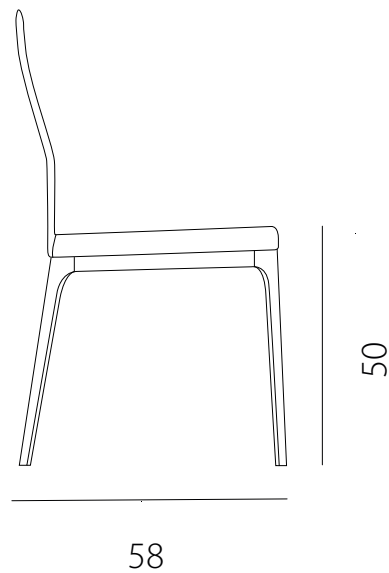

art. GANB

L 46 x P 58 x H 98 cm / Hs 50 cm

SEDIA VISTA FRONTALE / front view chair

SEDIA VISTA LATERALE / side view chair

art. GANA

L 46 x P 58 x H 106 cm / Hs 50 cm

SEDIA VISTA FRONTALE / front view chair

SEDIA VISTA LATERALE / side view chair