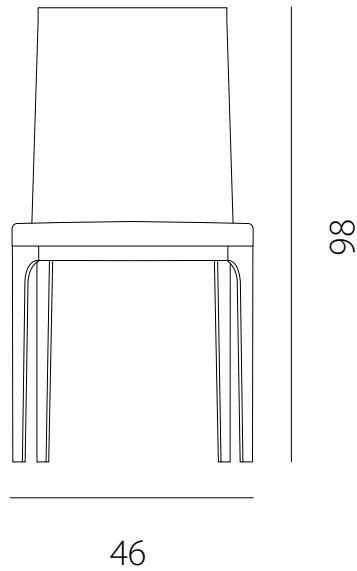

art. GANB

L 46 x P 58 x H 98 cm / Hs 50 cm

SEDIA VISTA FRONTALE / front view chair

SEDIA VISTA LATERALE / side view chair

art. GANA

L 46 x P 58 x H 106 cm / Hs 50 cm

SEDIA VISTA FRONTALE / front view chair

SEDIA VISTA LATERALE / side view chair