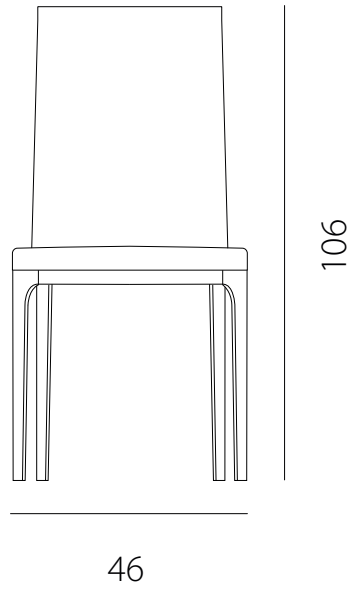

art. GANB

L 46 x P 58 x H 98 cm / Hs 50 cm

SEDIA VISTA FRONTALE / front view chair

SEDIA VISTA LATERALE / side view chair

art. GANA

L 46 x P 58 x H 106 cm / Hs 50 cm

SEDIA VISTA FRONTALE / front view chair

SEDIA VISTA LATERALE / side view chair