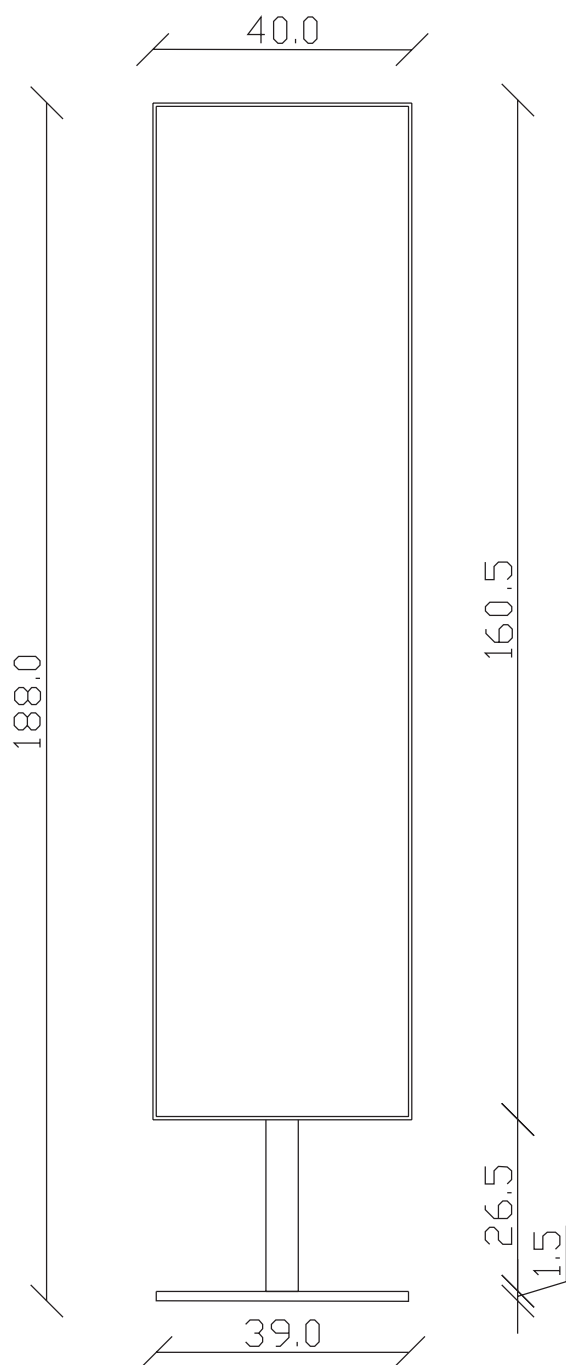

art. A115
H185 L36 cm

SPECCHIO VISTA FRONTALE / front view mirror

SPECCHIO VISTA RETRO / rear view mirror