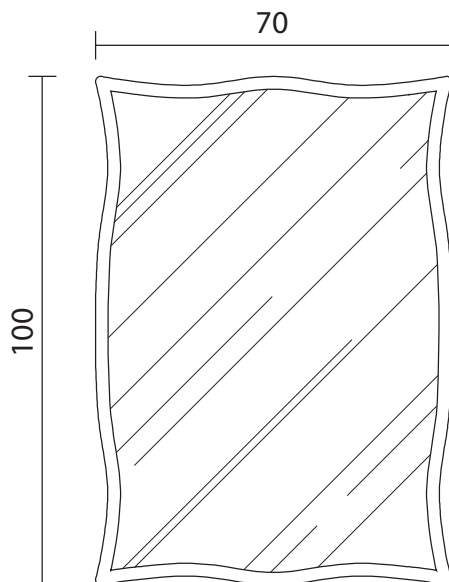

art. A014
H 100 L 70 cm

SPECCHIO VISTA FRONTALE / front view mirror

SPECCHIO VISTA RETRO / rear view mirror