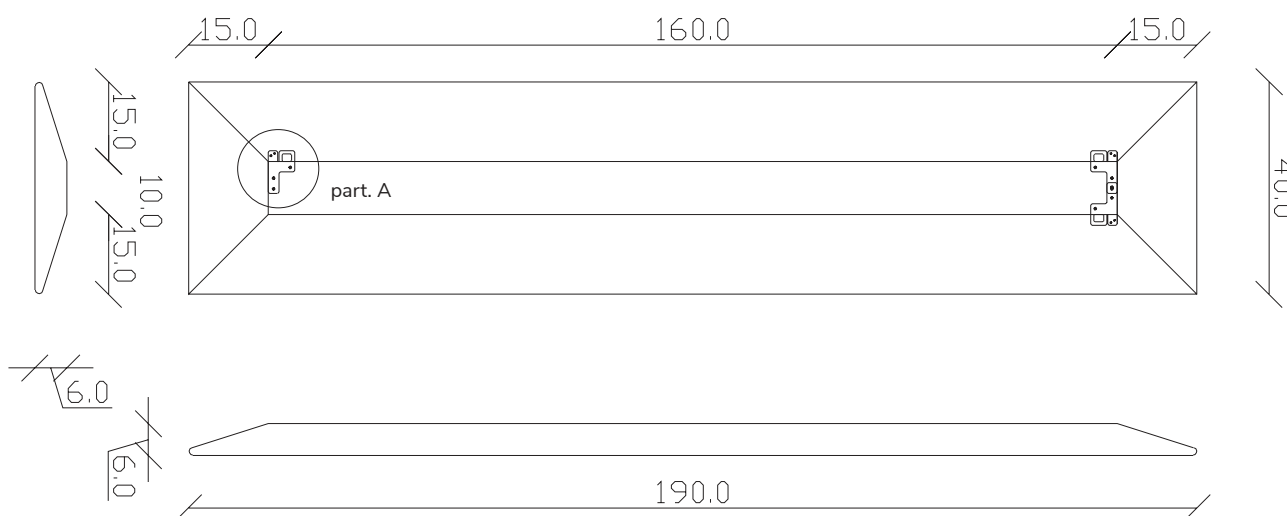

art. A114
H 190 L 40 cm

SPECCHIO VISTA FRONTALE / front view mirror

SPECCHIO VISTA RETRO / rear view mirror

PARTICOLARE MONTAGGIO FISCHER / detail fitting fischer

art. A082
H 85 L 85 cm

SPECCHIO VISTA FRONTALE / front view mirror

art. A084
H 155 L 85 cm

SPECCHIO VISTA FRONTALE / front view mirror

SPECCHIO VISTA RETRO / rear view mirror

PARTICOLARE MONTAGGIO FISCHER / detail fitting fischer

art. A044
H 190 L 85 cm

SPECCHIO VISTA FRONTALE / front view mirror

art. A127
H 190 L 120 cm

SPECCHIO VISTA FRONTALE / front view mirror

SPECCHIO VISTA RETRO / rear view mirror

PARTICOLARE MONTAGGIO FISCHER / detail fitting fischer

art. A126

H 155 L 155 cm

SPECCHIO VISTA FRONTALE / front view mirror

SPECCHIO VISTA RETRO / rear view mirror

PARTICOLARE MONTAGGIO FISCHER / detail fitting fischer

art. A125
H 190 L 190 cm

SPECCHIO VISTA FRONTALE / front view mirror

SPECCHIO VISTA RETRO / rear view mirror

PARTICOLARE MONTAGGIO FISCHER / detail fitting fischer