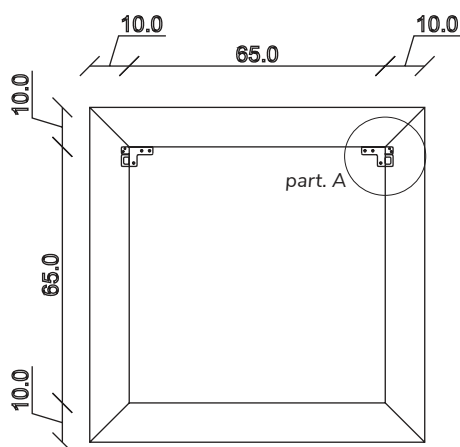

SPECCHIO VISTA RETRO / rear view mirror