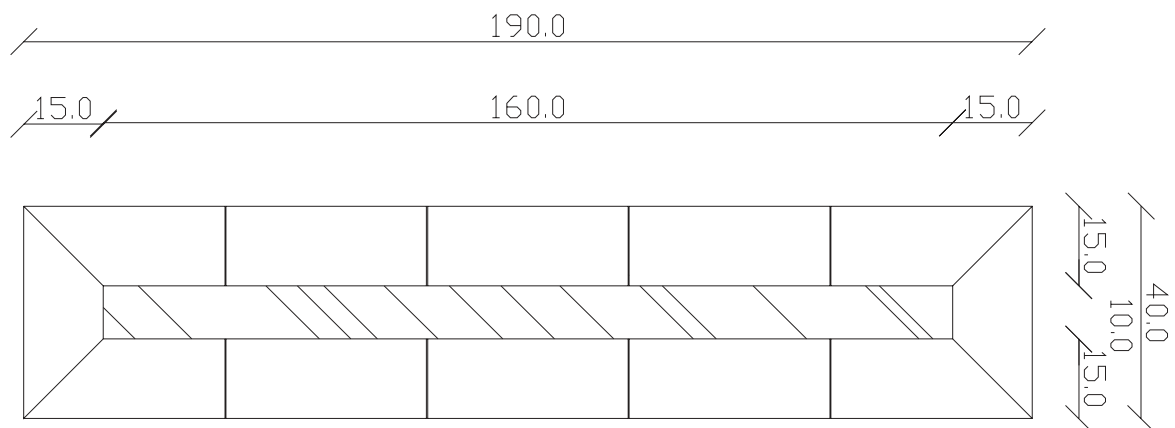

art. A114
H 190 L 40 cm

SPECCHIO VISTA FRONTALE / front view mirror

SPECCHIO VISTA RETRO / rear view mirror

PARTICOLARE MONTAGGIO FISCHER / detail fitting fischer

art. A082
H 85 L 85 cm

SPECCHIO VISTA FRONTALE / front view mirror

art. A084
H 155 L 85 cm

SPECCHIO VISTA FRONTALE / front view mirror

SPECCHIO VISTA RETRO / rear view mirror

PARTICOLARE MONTAGGIO FISCHER / detail fitting fischer

art. A044
H 190 L 85 cm

SPECCHIO VISTA FRONTALE / front view mirror

art. A127
H 190 L 120 cm

SPECCHIO VISTA FRONTALE / front view mirror

SPECCHIO VISTA RETRO / rear view mirror

PARTICOLARE MONTAGGIO FISCHER / detail fitting fischer

art. A126

H 155 L 155 cm

SPECCHIO VISTA FRONTALE / front view mirror

SPECCHIO VISTA RETRO / rear view mirror

PARTICOLARE MONTAGGIO FISCHER / detail fitting fischer

art. A125
H 190 L 190 cm

SPECCHIO VISTA FRONTALE / front view mirror

SPECCHIO VISTA RETRO / rear view mirror

PARTICOLARE MONTAGGIO FISCHER / detail fitting fischer