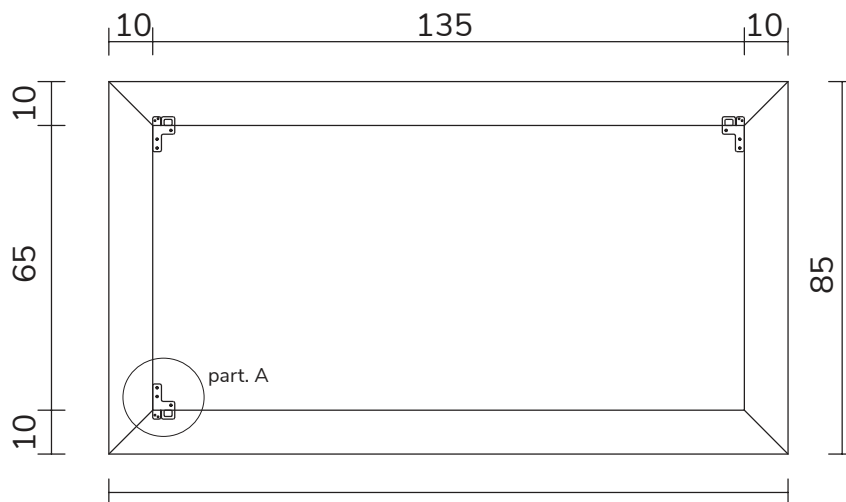

SPECCHIO VISTA RETRO / rear view mirror