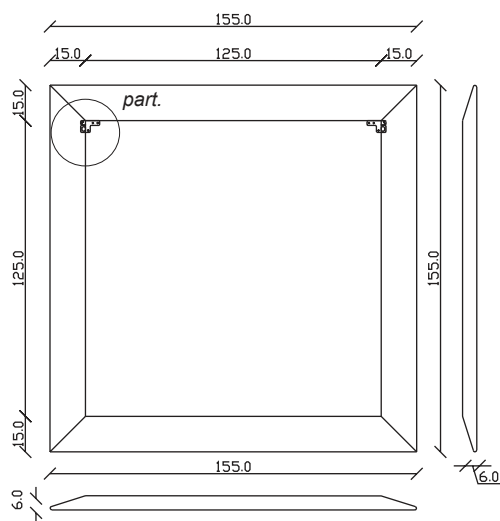

SPECCHIO VISTA RETRO / rear view mirror