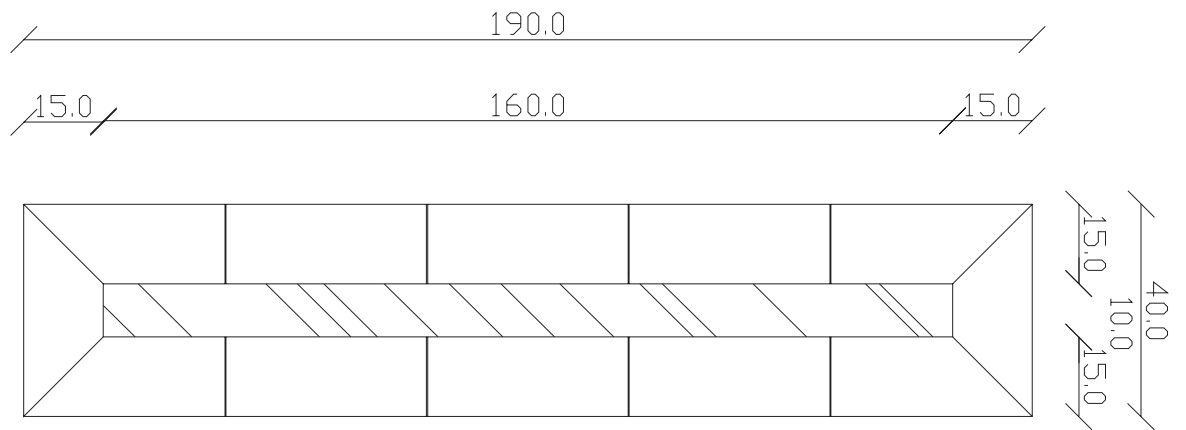

art. A114
H 190 L 40 cm

SPECCHIO VISTA FRONTALE / front view mirror