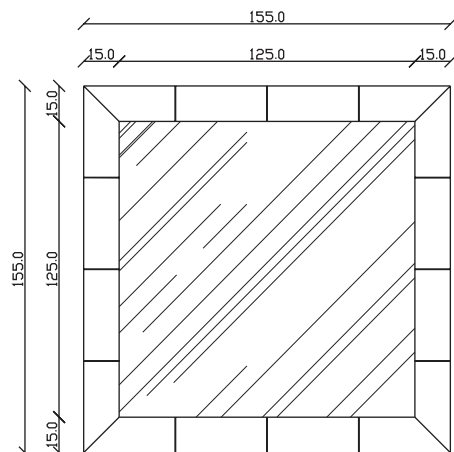

art. A126

H 155 L 155 cm

SPECCHIO VISTA FRONTALE / front view mirror