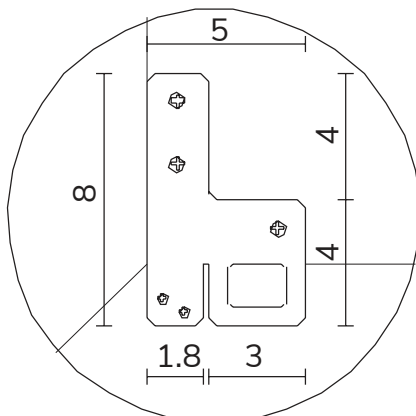

art. A083  
H 120 L 85 cm

SPECCHIO VISTA FRONTALE / front view mirror

SPECCHIO VISTA RETRO / rear view mirror

PARTICOLARE MONTAGGIO FISCHER / detail fitting fischer

art. A084  
H 155 L 85 cm

art. A126

H 155 L 155 cm