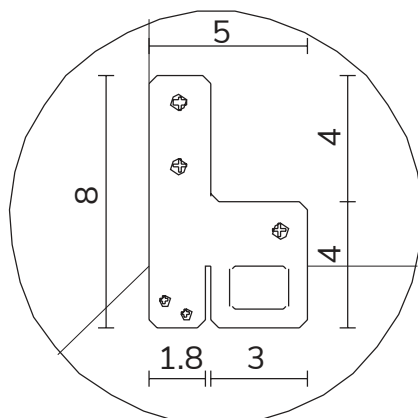

PARTICOLARE MONTAGGIO FISCHER / detail fitting fischer