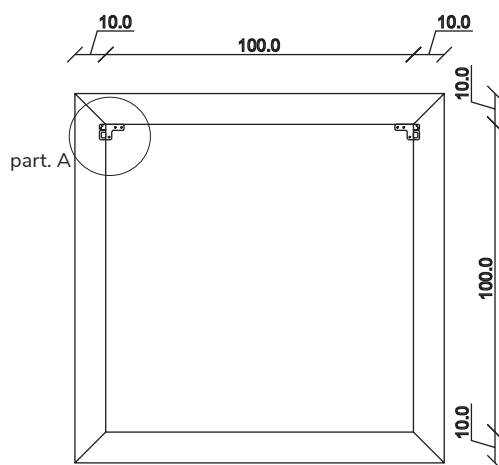

SPECCHIO VISTA RETRO / rear view mirror