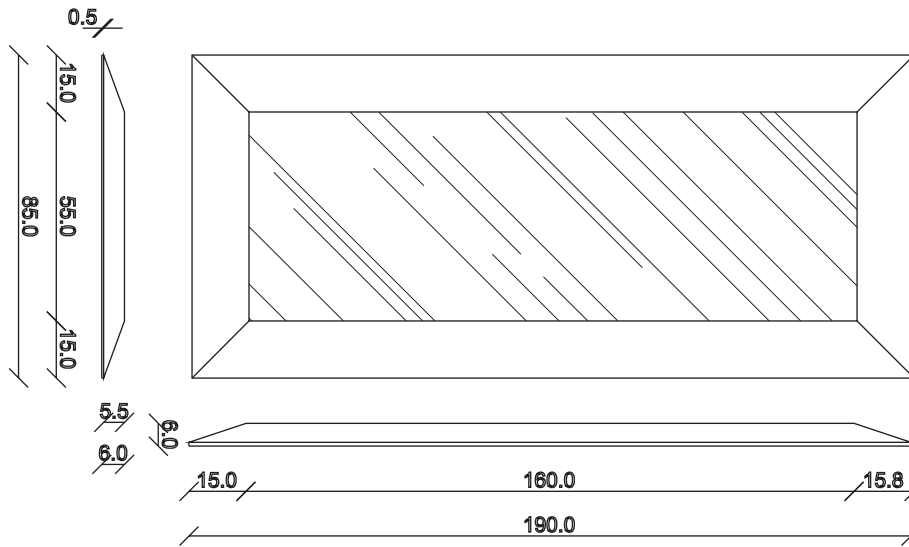

art. A044
H 190 L 85 cm

SPECCHIO VISTA FRONTALE / front view mirror