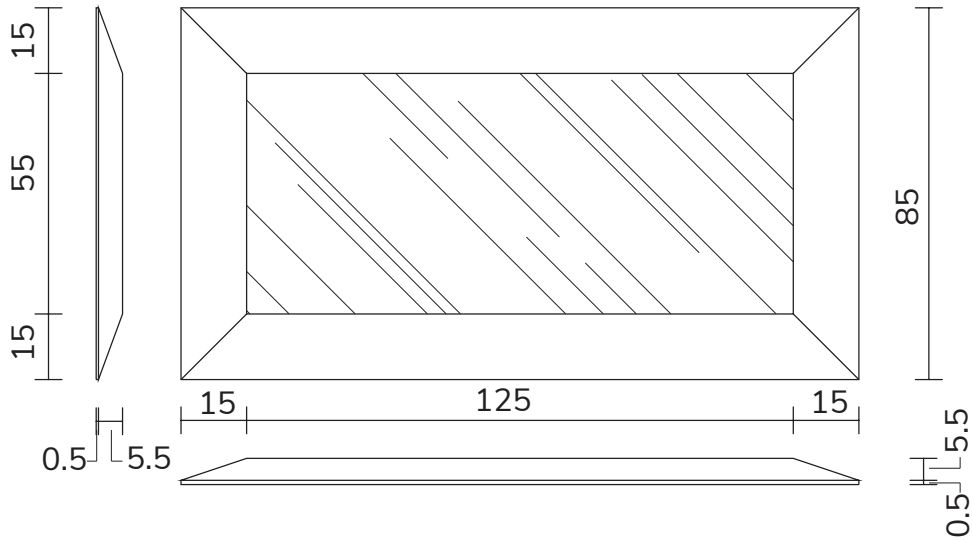

art. A084
H 155 L 85 cm

SPECCHIO VISTA FRONTALE / front view mirror