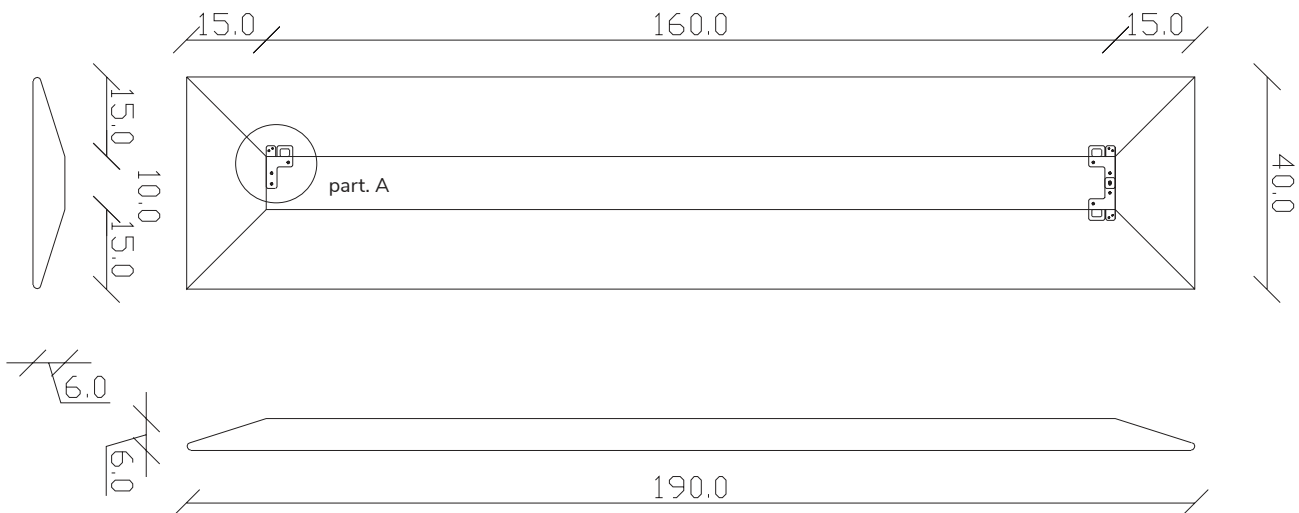

SPECCHIO VISTA RETRO / rear view mirror