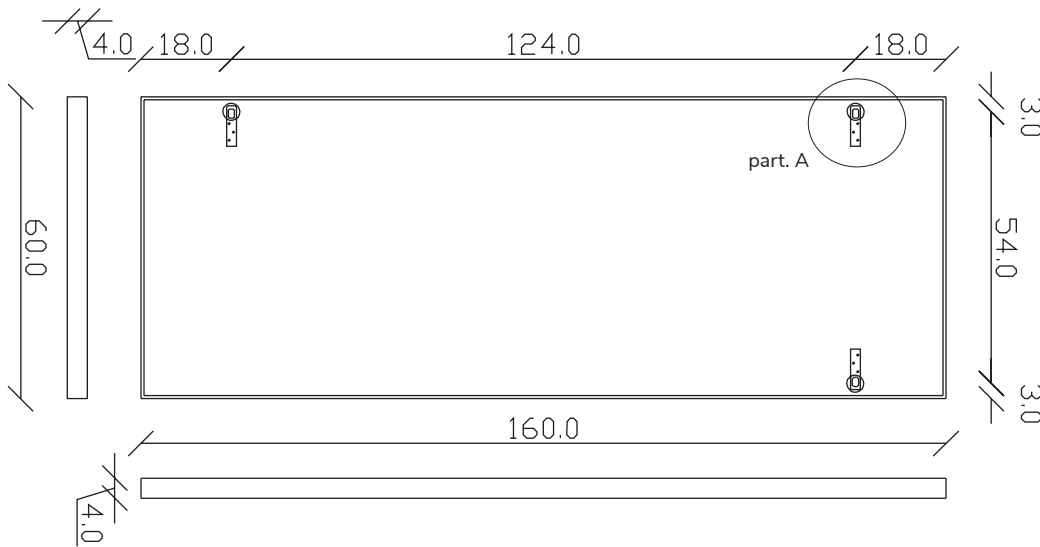

art. A066
H 160 L 60 cm

SPECCHIO VISTA FRONTALE / front view mirror

SPECCHIO VISTA RETRO / rear view mirror

PARTICOLARE MONTAGGIO FISCHER / detail fitting fischer

art. A033
H 190 L 85 cm

SPECCHIO VISTA FRONTALE / front view mirror