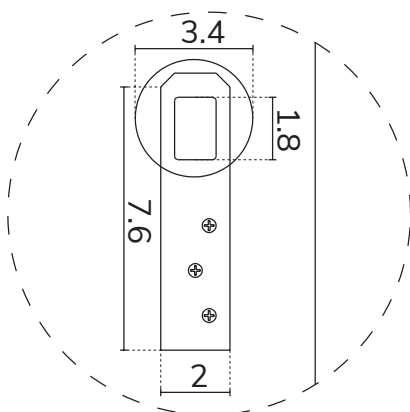

art. A066
H 160 L 60 cm

SPECCHIO VISTA FRONTALE / front view mirror

SPECCHIO VISTA RETRO / rear view mirror

PARTICOLARE MONTAGGIO FISCHER / detail fitting fischer

art. A033
H 190 L 85 cm

SPECCHIO VISTA FRONTALE / front view mirror