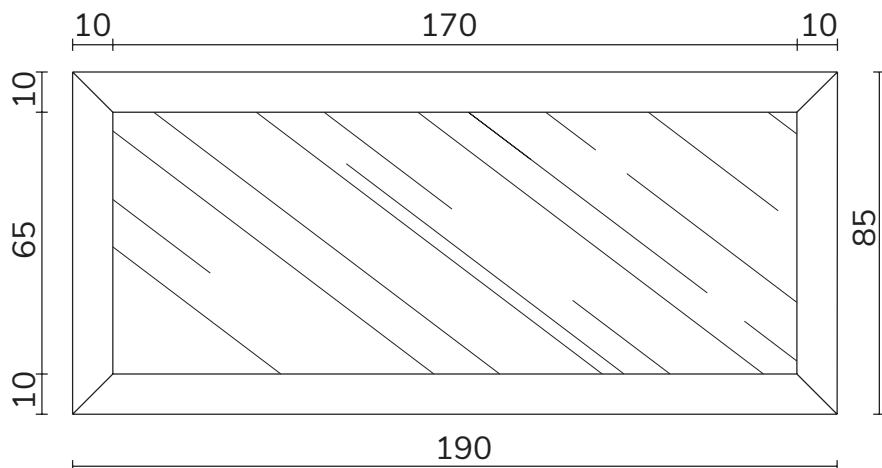

art. A066
H 160 L 60 cm

SPECCHIO VISTA FRONTALE / front view mirror

SPECCHIO VISTA RETRO / rear view mirror

PARTICOLARE MONTAGGIO FISCHER / detail fitting fischer

art. A033
H 190 L 85 cm

SPECCHIO VISTA FRONTALE / front view mirror