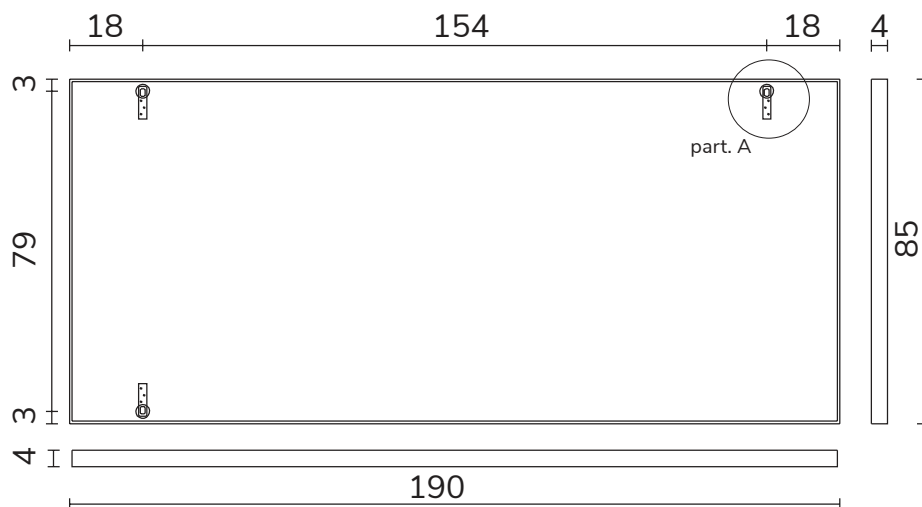

SPECCHIO VISTA RETRO / rear view mirror