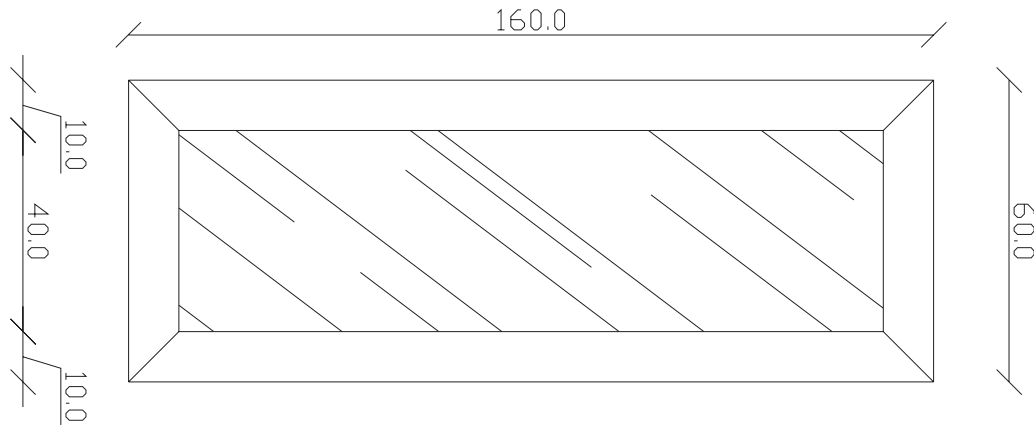

art. A066
H 160 L 60 cm

SPECCHIO VISTA FRONTALE / front view mirror

SPECCHIO VISTA RETRO / rear view mirror

PARTICOLARE MONTAGGIO FISCHER / detail fitting fischer

art. A033
H 190 L 85 cm

SPECCHIO VISTA FRONTALE / front view mirror