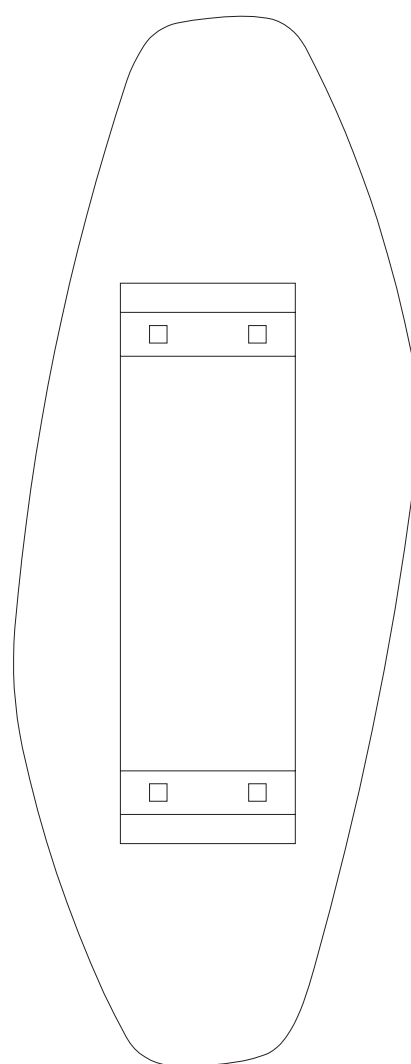

art. A209
H 180 L 60 cm

SPECCHIO VISTA FRONTALE / front view mirror

SPECCHIO VISTA RETRO / rear view mirror

96.0

4.4
3.0

4.4