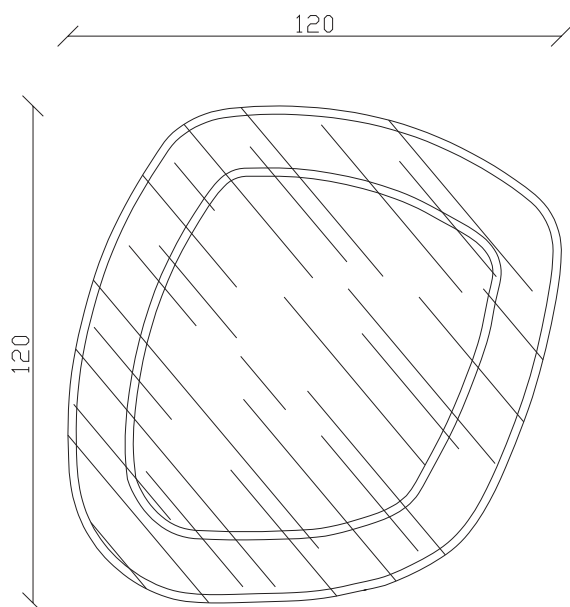

art. A156
H 120 L 120 cm

SPECCHIO VISTA FRONTALE / front view mirror

SPECCHIO VISTA RETRO / rear view mirror

art. A157

H 120 L 120 cm

SPECCHIO VISTA FRONTALE / front view mirror

SPECCHIO VISTA RETRO / rear view mirror