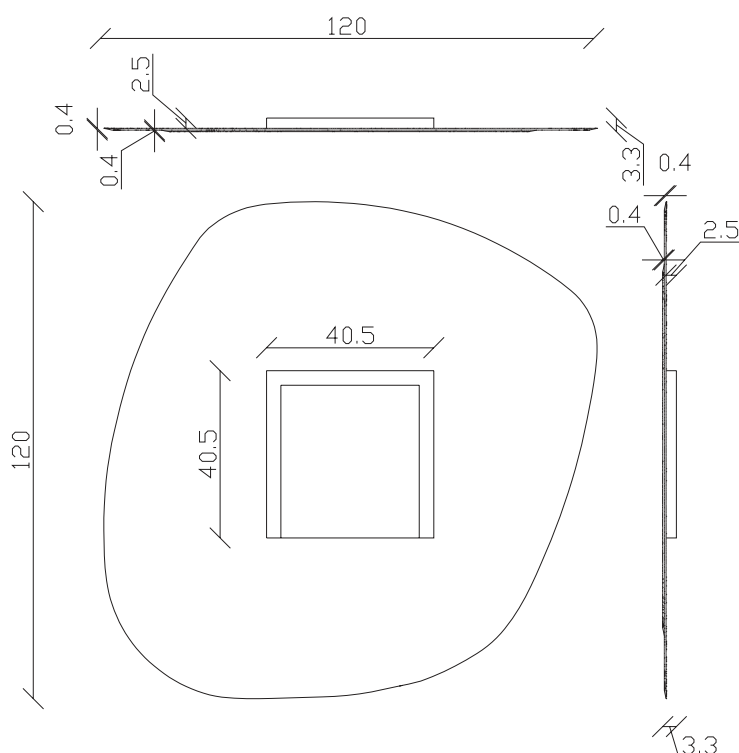

art. A156
H 120 L 120 cm

SPECCHIO VISTA FRONTALE / front view mirror

SPECCHIO VISTA RETRO / rear view mirror

art. A157

H 120 L 120 cm

SPECCHIO VISTA FRONTALE / front view mirror

SPECCHIO VISTA RETRO / rear view mirror