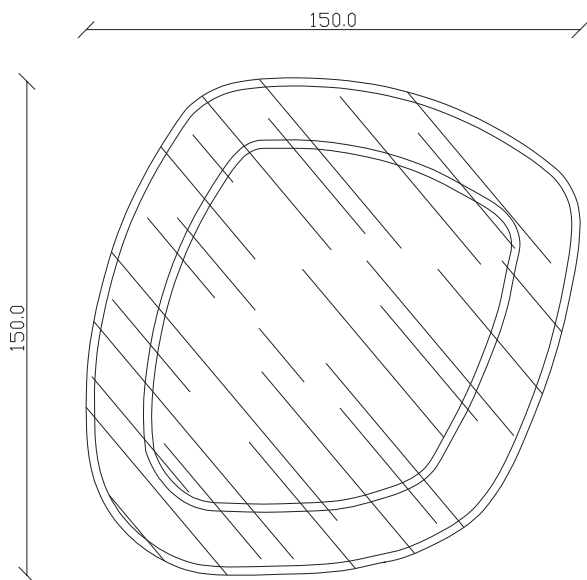

art. A156
H 120 L 120 cm

SPECCHIO VISTA FRONTALE / front view mirror

SPECCHIO VISTA RETRO / rear view mirror

art. A157

H 120 L 120 cm

SPECCHIO VISTA FRONTALE / front view mirror

SPECCHIO VISTA RETRO / rear view mirror