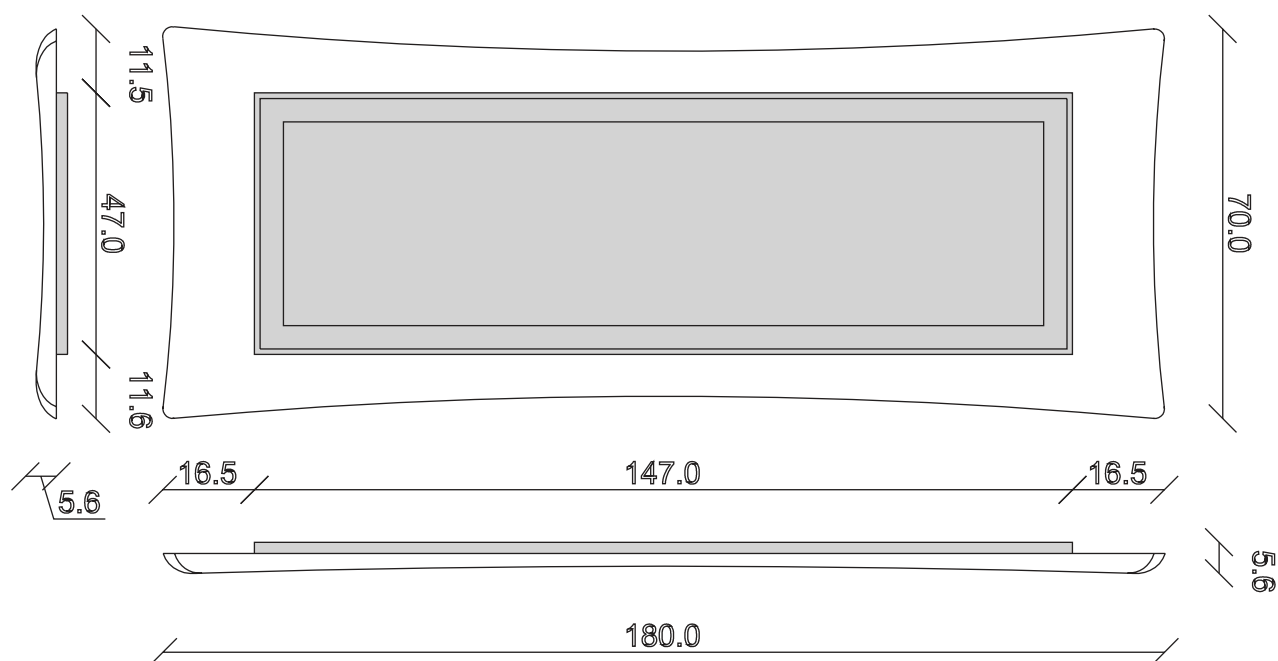

art. A096  
H 180 L 70 cm

SPECCHIO VISTA FRONTALE / front view mirror

SPECCHIO VISTA RETRO / rear view mirror

art. A095  
H 85 L 85 cm

SPECCHIO VISTA FRONTALE / front view mirror

SPECCHIO VISTA RETRO / rear view mirror