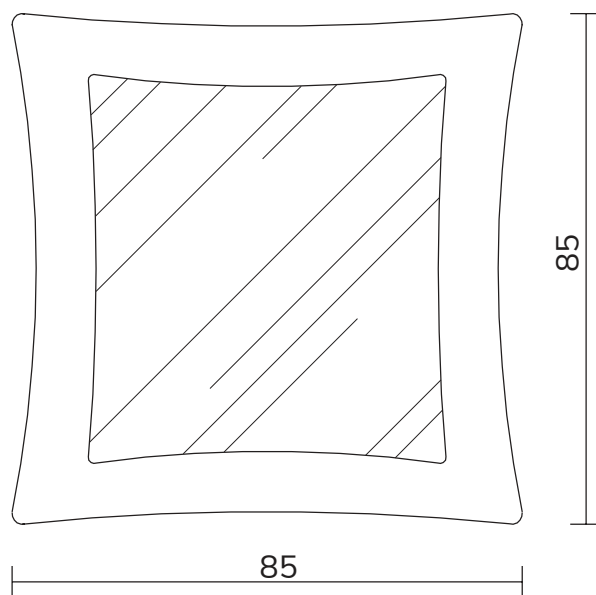

art. A096  
H 180 L 70 cm

SPECCHIO VISTA FRONTALE / front view mirror

SPECCHIO VISTA RETRO / rear view mirror

art. A095  
H 85 L 85 cm

SPECCHIO VISTA FRONTALE / front view mirror

SPECCHIO VISTA RETRO / rear view mirror