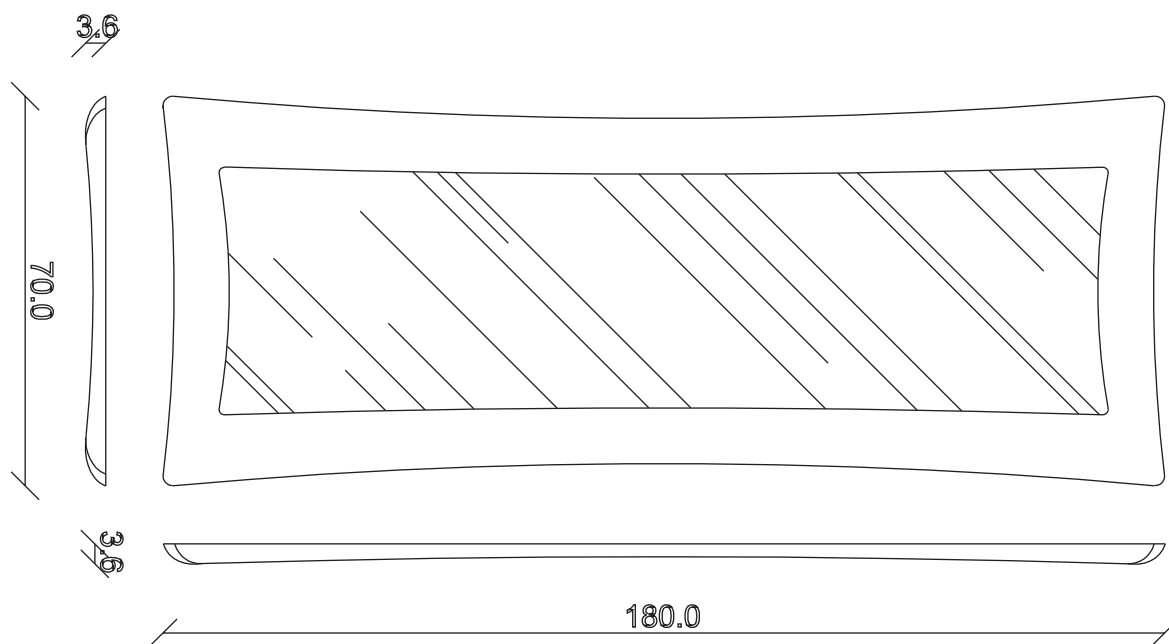

art. A096  
H 180 L 70 cm

SPECCHIO VISTA FRONTALE / front view mirror

SPECCHIO VISTA RETRO / rear view mirror

art. A095  
H 85 L 85 cm

SPECCHIO VISTA FRONTALE / front view mirror

SPECCHIO VISTA RETRO / rear view mirror