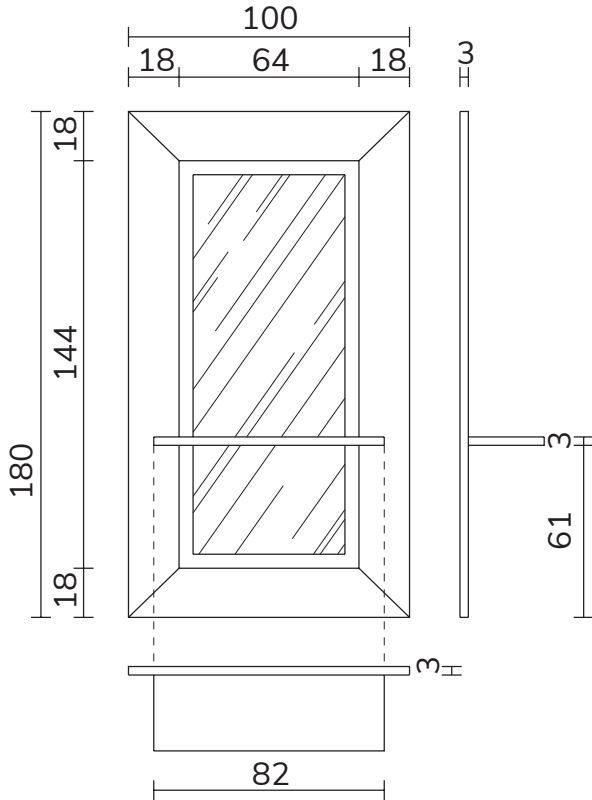

art. A117
H 180 L 100 cm

SPECCHIO VISTA FRONTALE / front view mirror

Illuminazione LED

art. E/5033

MENSOLA

art. E/5019
(27 x 80 cm)

SPECCHIO VISTA RETRO / rear view mirror