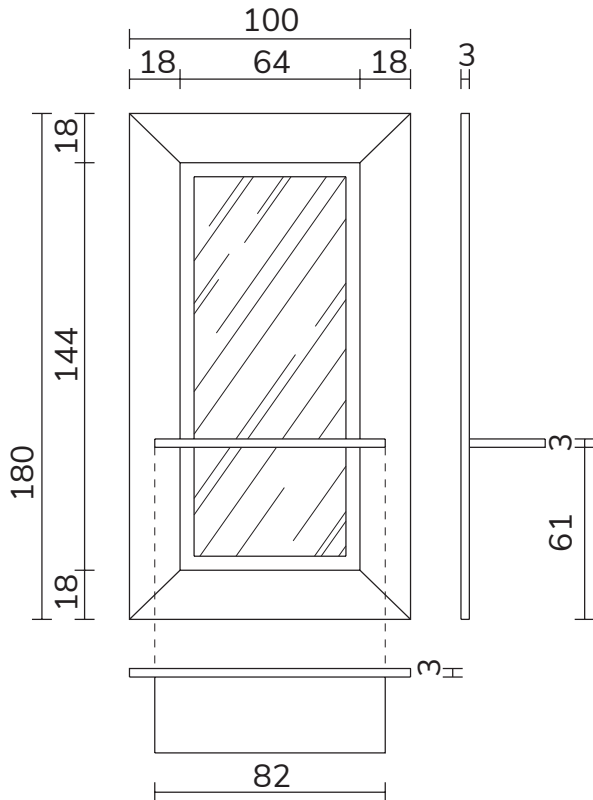

art. A117
H 180 L 100 cm

SPECCHIO VISTA FRONTALE / front view mirror

Illuminazione LED

art. E/5033

MENSOLA

art. E/5019
(27 x 80 cm)

SPECCHIO VISTA RETRO / rear view mirror