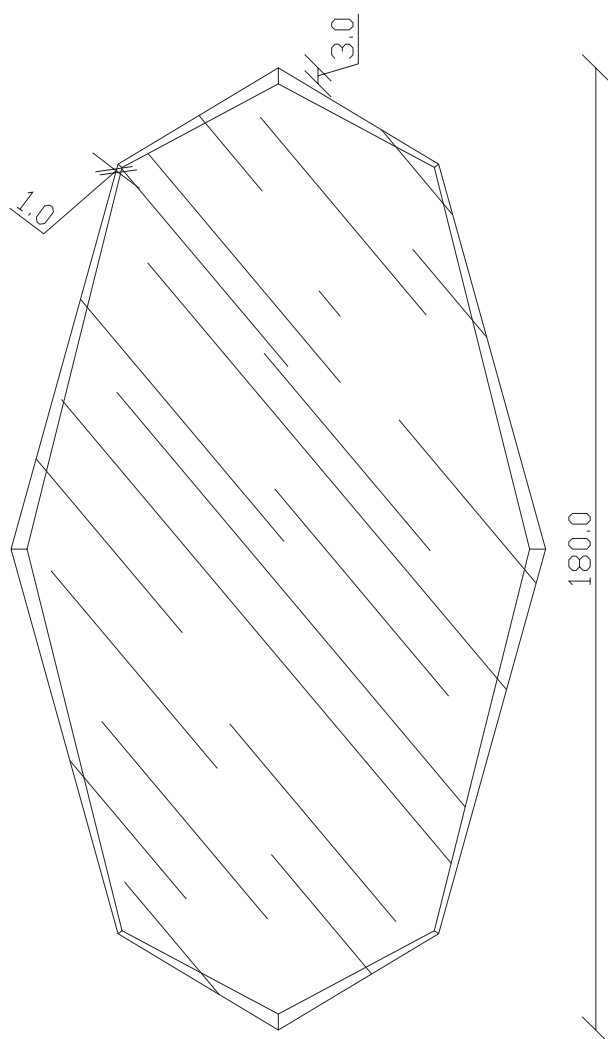

art. A195
L180x H100 cm

SPECCHIO VISTA FRONTALE / front view mirror

SPECCHIO VISTA RETRO / rear view mirror