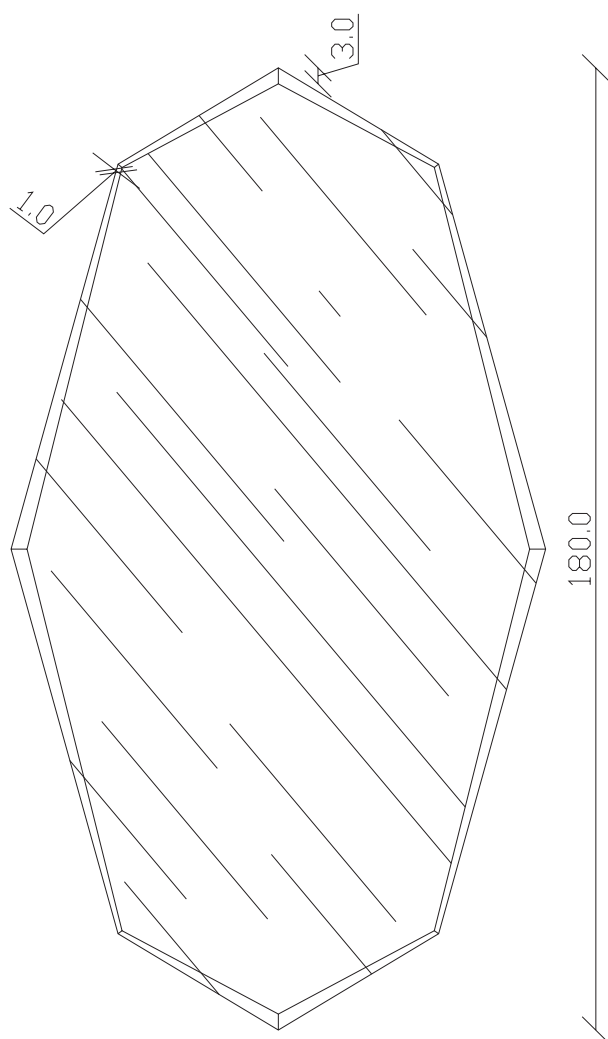

art. A195  
L180x H100 cm

SPECCHIO VISTA FRONTALE / front view mirror

SPECCHIO VISTA RETRO / rear view mirror