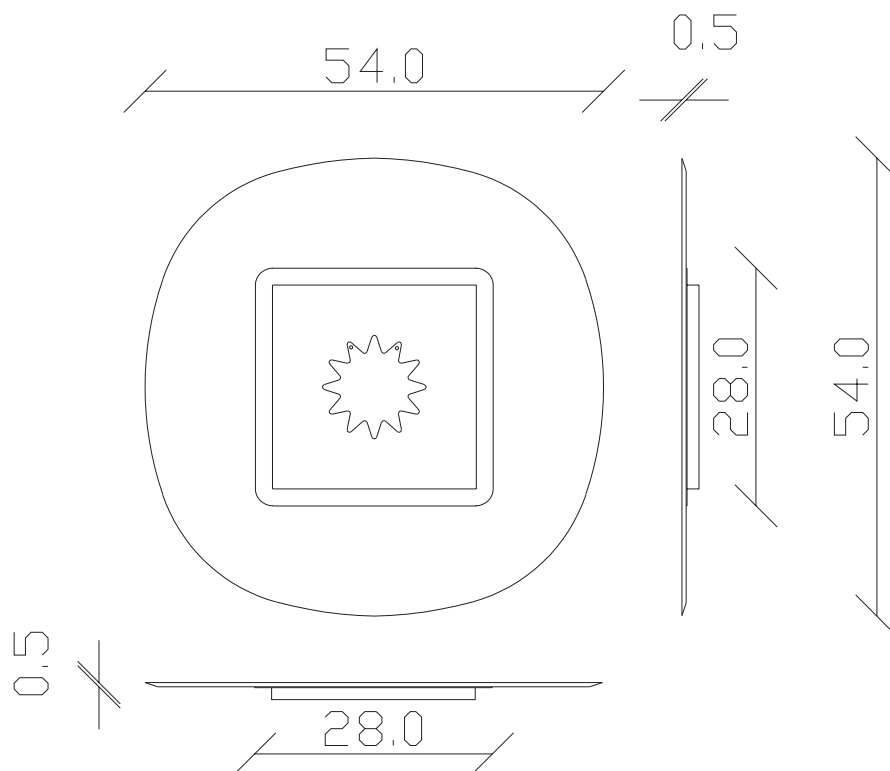

art. A180
H55 L 55cm

SPECCHIO VISTA FRONTALE / front view mirror

SPECCHIO VISTA RETRO / rear view mirror

art. A181
H 70 L 110cm

SPECCHIO VISTA FRONTALE / front view mirror

SPECCHIO VISTA RETRO / rear view mirror

art. A182
H 85 L 120 cm

SPECCHIO VISTA FRONTALE / front view mirror

SPECCHIO VISTA RETRO / rear view mirror