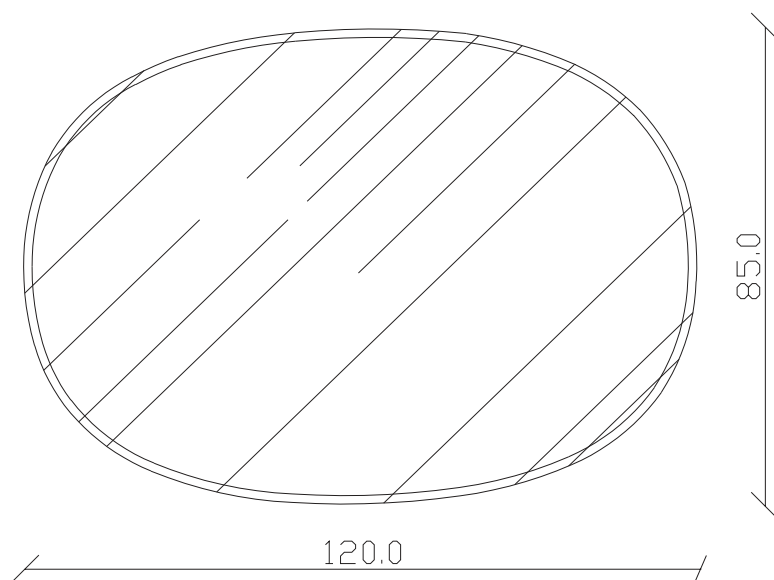

art. A180
H55 L 55cm

SPECCHIO VISTA FRONTALE / front view mirror

SPECCHIO VISTA RETRO / rear view mirror

art. A181
H 70 L 110cm

SPECCHIO VISTA FRONTALE / front view mirror

SPECCHIO VISTA RETRO / rear view mirror

art. A182
H 85 L 120 cm

SPECCHIO VISTA FRONTALE / front view mirror

SPECCHIO VISTA RETRO / rear view mirror