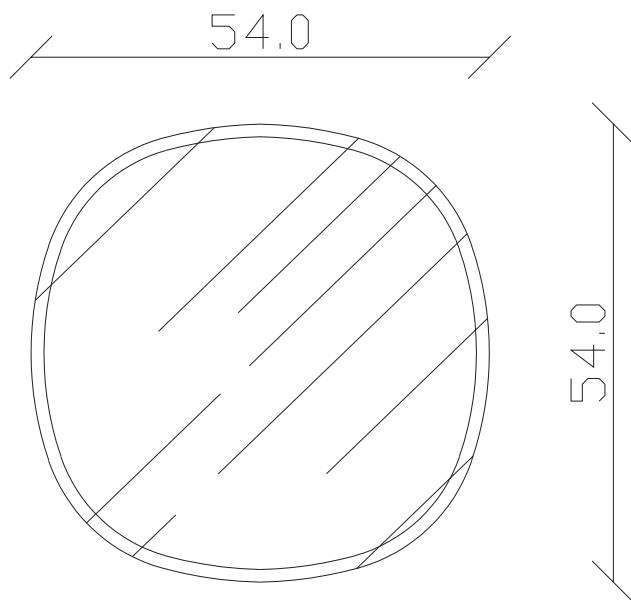

art. A180
H55 L 55cm

SPECCHIO VISTA FRONTALE / front view mirror

SPECCHIO VISTA RETRO / rear view mirror

art. A181
H 70 L 110cm

SPECCHIO VISTA FRONTALE / front view mirror

SPECCHIO VISTA RETRO / rear view mirror

art. A182
H 85 L 120 cm

SPECCHIO VISTA FRONTALE / front view mirror

SPECCHIO VISTA RETRO / rear view mirror