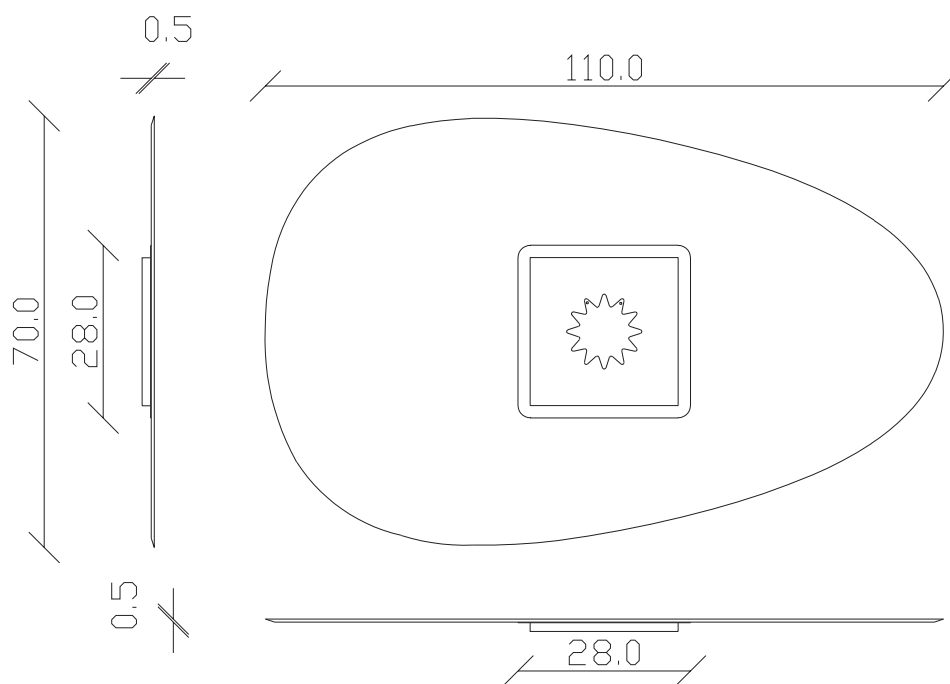

art. A180
H55 L 55cm

SPECCHIO VISTA FRONTALE / front view mirror

SPECCHIO VISTA RETRO / rear view mirror

art. A181
H 70 L 110cm

SPECCHIO VISTA FRONTALE / front view mirror

SPECCHIO VISTA RETRO / rear view mirror

art. A182
H 85 L 120 cm

SPECCHIO VISTA FRONTALE / front view mirror

SPECCHIO VISTA RETRO / rear view mirror