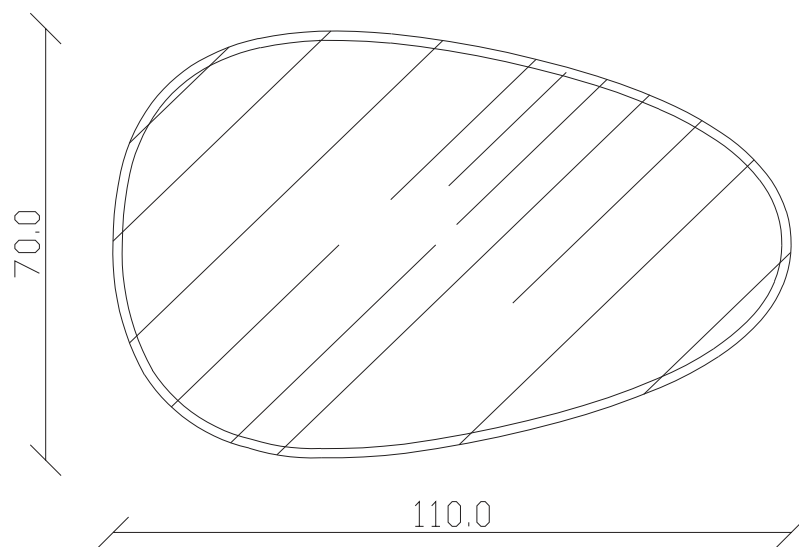

art. A180
H55 L 55cm

SPECCHIO VISTA FRONTALE / front view mirror

SPECCHIO VISTA RETRO / rear view mirror

art. A181
H 70 L 110cm

SPECCHIO VISTA FRONTALE / front view mirror

SPECCHIO VISTA RETRO / rear view mirror

art. A182
H 85 L 120 cm

SPECCHIO VISTA FRONTALE / front view mirror

SPECCHIO VISTA RETRO / rear view mirror