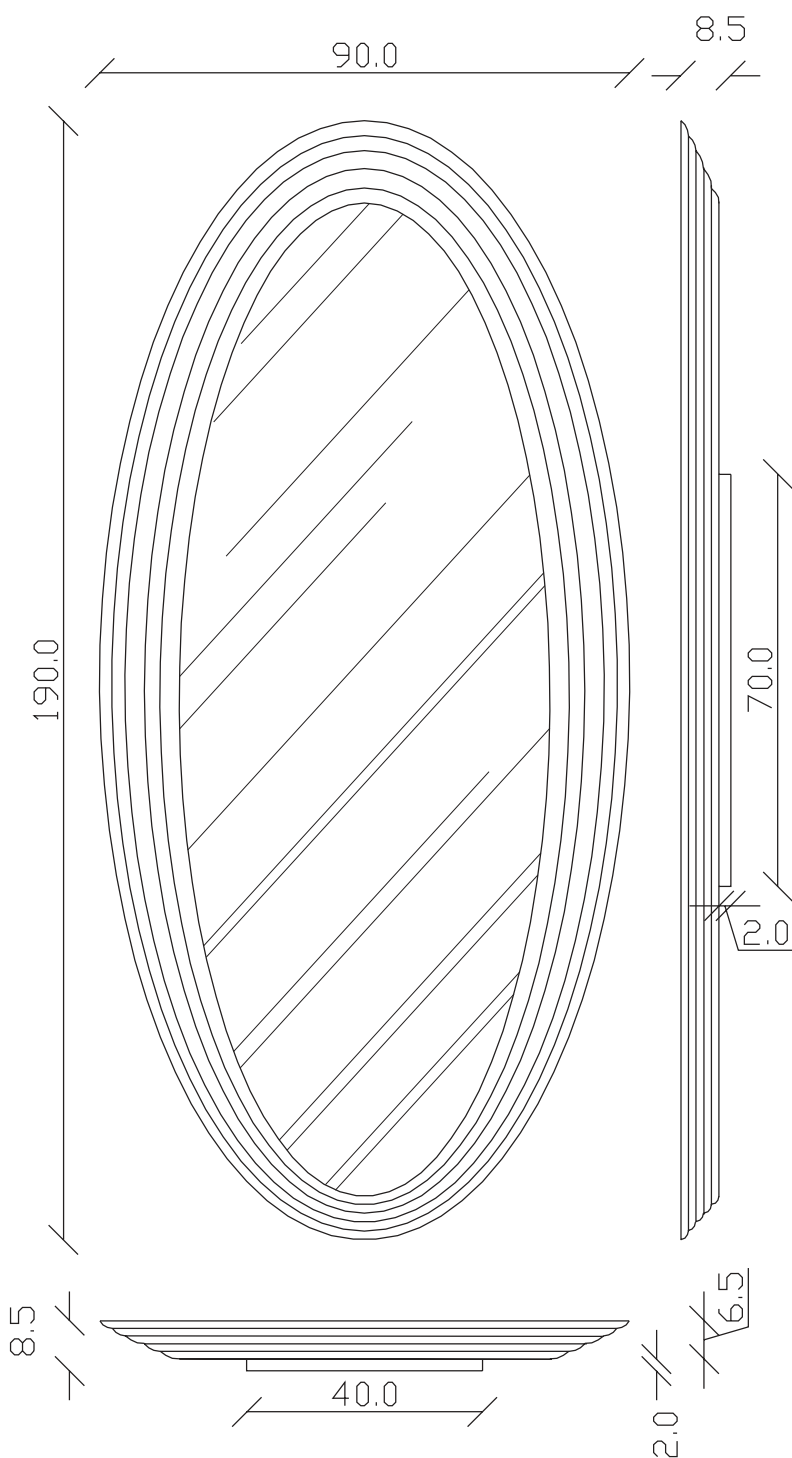

art. A005  
190x90 cm 100

SPECCHIO VISTA FRONTALE / front view mirror

SPECCHIO VISTA RETRO / rear view mirror

art. A005  
190x90 cm 100

SPECCHIO VISTA FRONTALE / front view mirror

SPECCHIO VISTA RETRO / rear view mirror