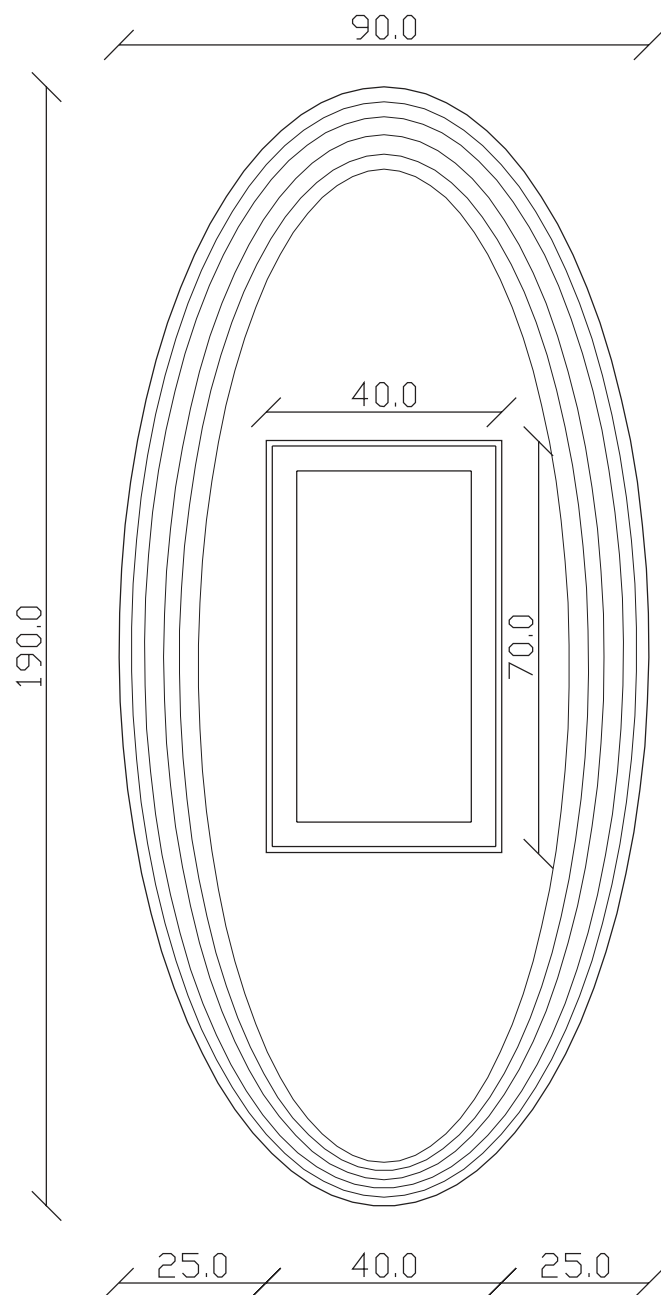

art. A005  
190x90 cm 100

SPECCHIO VISTA FRONTALE / front view mirror

SPECCHIO VISTA RETRO / rear view mirror

art. A005  
190x90 cm 100

SPECCHIO VISTA FRONTALE / front view mirror

SPECCHIO VISTA RETRO / rear view mirror