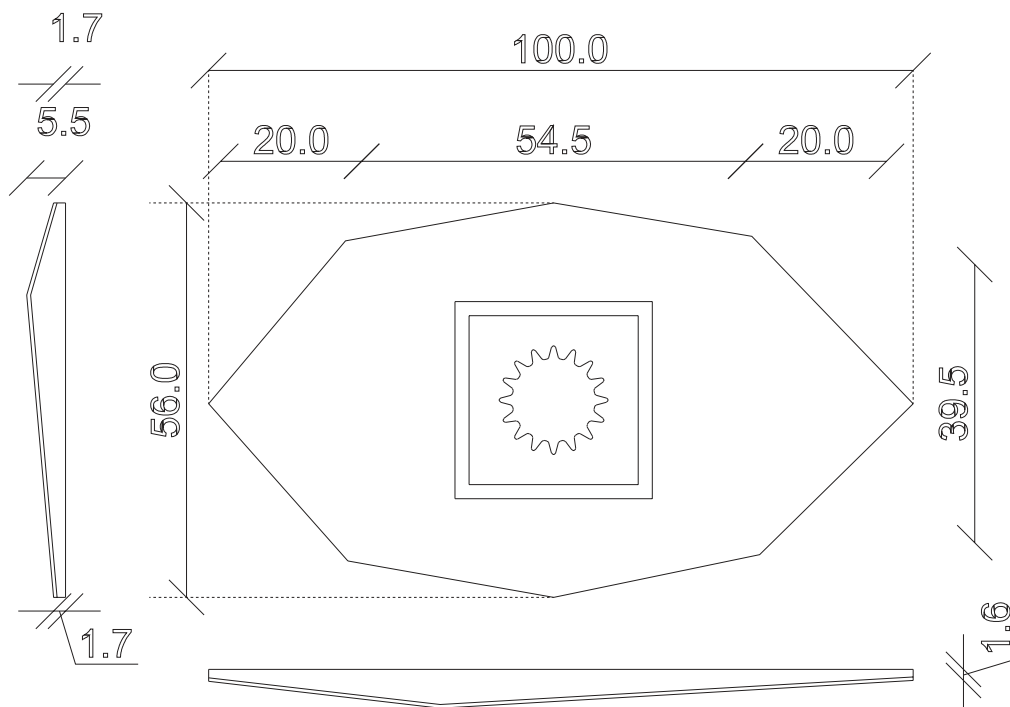

art. A012
L56x H100 cm

FISSAGGIO SPECCHIO
AL MURO VERTICALE
Fastening of the mirror to
the wall vertically

SPECCHIO VISTA FRONTALE / front view mirror

SPECCHIO VISTA RETRO / rear view mirror

art. A006
L60 x H160 cm

FISSAGGIO SPECCHIO
AL MURO VERTICALE
Fastening of the mirror to
the wall vertically

SPECCHIO VISTA FRONTALE / front view mirror

SPECCHIO VISTA RETRO / rear view mirror