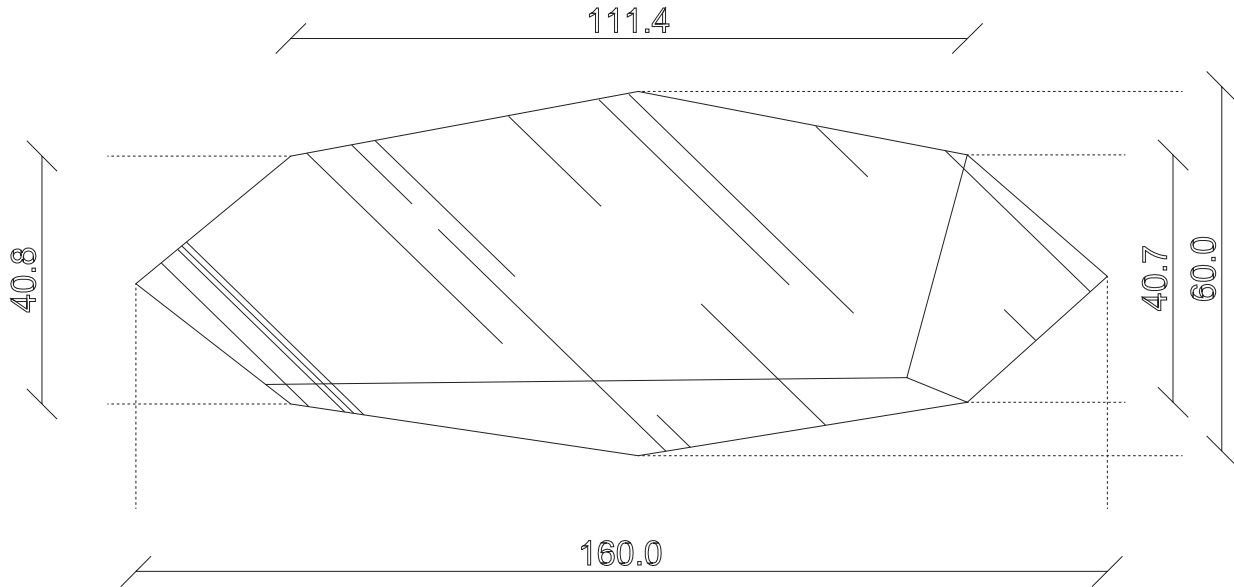

art. A012
L56x H100 cm

FISSAGGIO SPECCHIO
AL MURO VERTICALE
Fastening of the mirror to
the wall vertically

SPECCHIO VISTA FRONTALE / front view mirror

SPECCHIO VISTA RETRO / rear view mirror

art. A006
L60 x H160 cm

FISSAGGIO SPECCHIO
AL MURO VERTICALE
Fastening of the mirror to
the wall vertically

SPECCHIO VISTA FRONTALE / front view mirror

SPECCHIO VISTA RETRO / rear view mirror