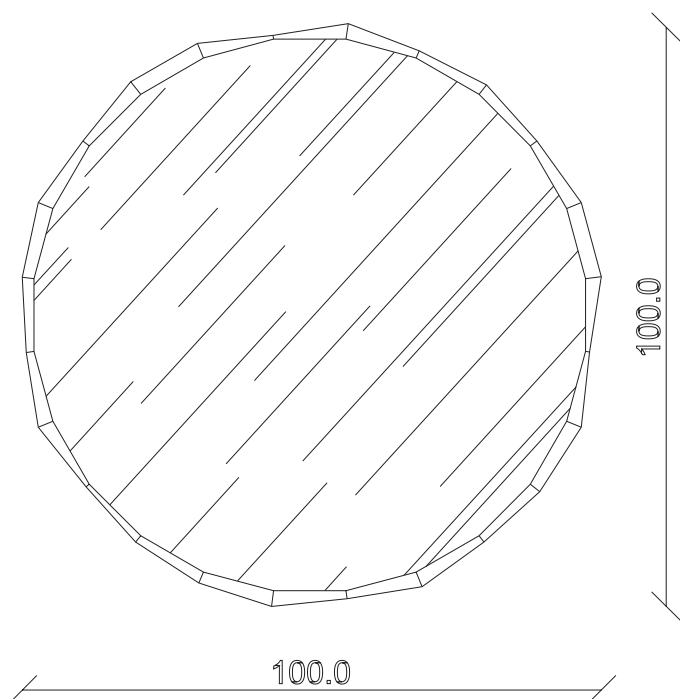

art. A189
diametro 100 cm

SPECCHIO VISTA FRONTALE / front view mirror

SPECCHIO VISTA RETRO / rear view mirror

art. A154
diametro 120 cm

SPECCHIO VISTA FRONTALE / front view mirror

SPECCHIO VISTA RETRO / rear view mirror

art. A155
diametro 150 cm

SPECCHIO VISTA FRONTALE / front view mirror

SPECCHIO VISTA RETRO / rear view mirror

art. A263
160x70 cm

SPECCHIO VISTA FRONTALE / front view mirror

SPECCHIO VISTA RETRO / rear view mirror

art. A264
190x85 cm

SPECCHIO VISTA FRONTALE / front view mirror

SPECCHIO VISTA RETRO / rear view mirror