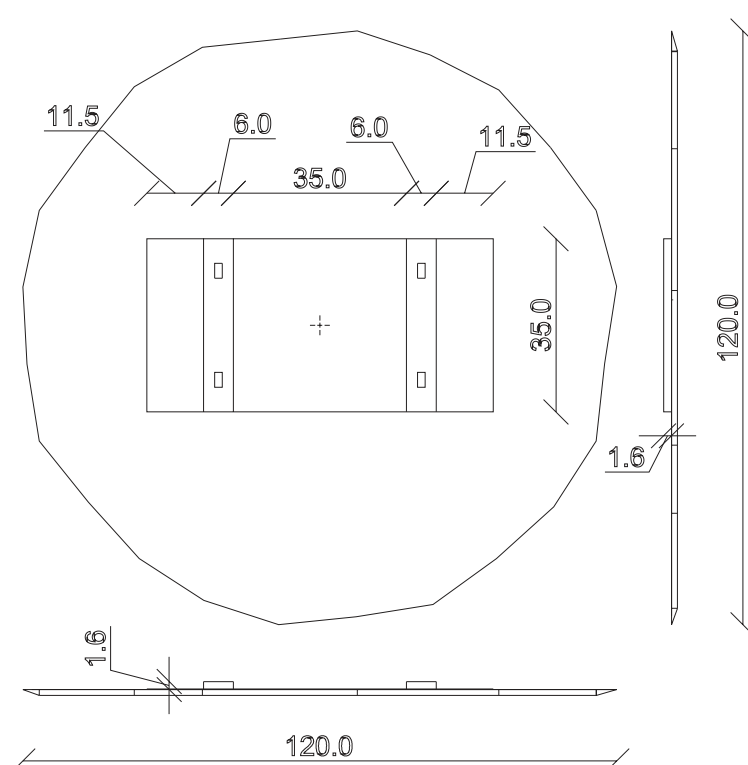

art. A189
diametro 100 cm

SPECCHIO VISTA FRONTALE / front view mirror

SPECCHIO VISTA RETRO / rear view mirror

art. A154
diametro 120 cm

SPECCHIO VISTA FRONTALE / front view mirror

SPECCHIO VISTA RETRO / rear view mirror

art. A155
diametro 150 cm

SPECCHIO VISTA FRONTALE / front view mirror

SPECCHIO VISTA RETRO / rear view mirror

art. A263
160x70 cm

SPECCHIO VISTA FRONTALE / front view mirror

SPECCHIO VISTA RETRO / rear view mirror

art. A264
190x85 cm

SPECCHIO VISTA FRONTALE / front view mirror

SPECCHIO VISTA RETRO / rear view mirror