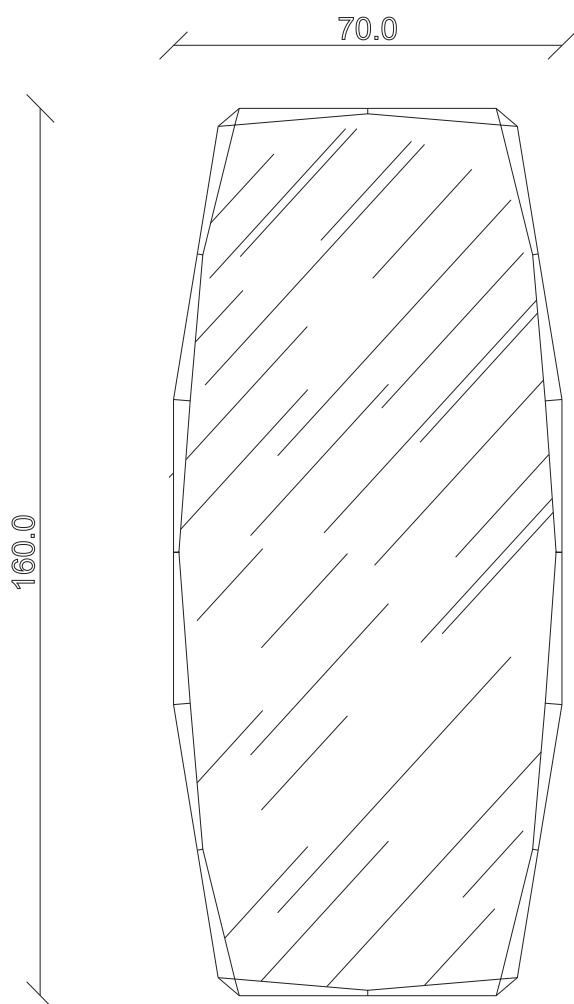

art. A189
diametro 100 cm

SPECCHIO VISTA FRONTALE / front view mirror

SPECCHIO VISTA RETRO / rear view mirror

art. A154
diametro 120 cm

SPECCHIO VISTA FRONTALE / front view mirror

SPECCHIO VISTA RETRO / rear view mirror

art. A155
diametro 150 cm

SPECCHIO VISTA FRONTALE / front view mirror

SPECCHIO VISTA RETRO / rear view mirror

art. A263
160x70 cm

SPECCHIO VISTA FRONTALE / front view mirror

SPECCHIO VISTA RETRO / rear view mirror

art. A264
190x85 cm

SPECCHIO VISTA FRONTALE / front view mirror

SPECCHIO VISTA RETRO / rear view mirror