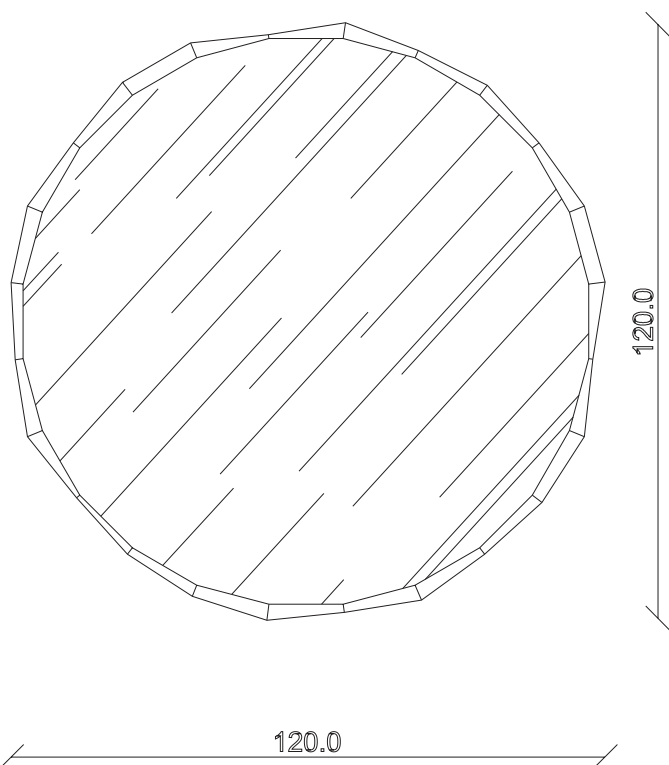

art. A189
diametro 100 cm

SPECCHIO VISTA FRONTALE / front view mirror

SPECCHIO VISTA RETRO / rear view mirror

art. A154
diametro 120 cm

SPECCHIO VISTA FRONTALE / front view mirror

SPECCHIO VISTA RETRO / rear view mirror

art. A155
diametro 150 cm

SPECCHIO VISTA FRONTALE / front view mirror

SPECCHIO VISTA RETRO / rear view mirror

art. A263
160x70 cm

SPECCHIO VISTA FRONTALE / front view mirror

SPECCHIO VISTA RETRO / rear view mirror

art. A264
190x85 cm

SPECCHIO VISTA FRONTALE / front view mirror

SPECCHIO VISTA RETRO / rear view mirror