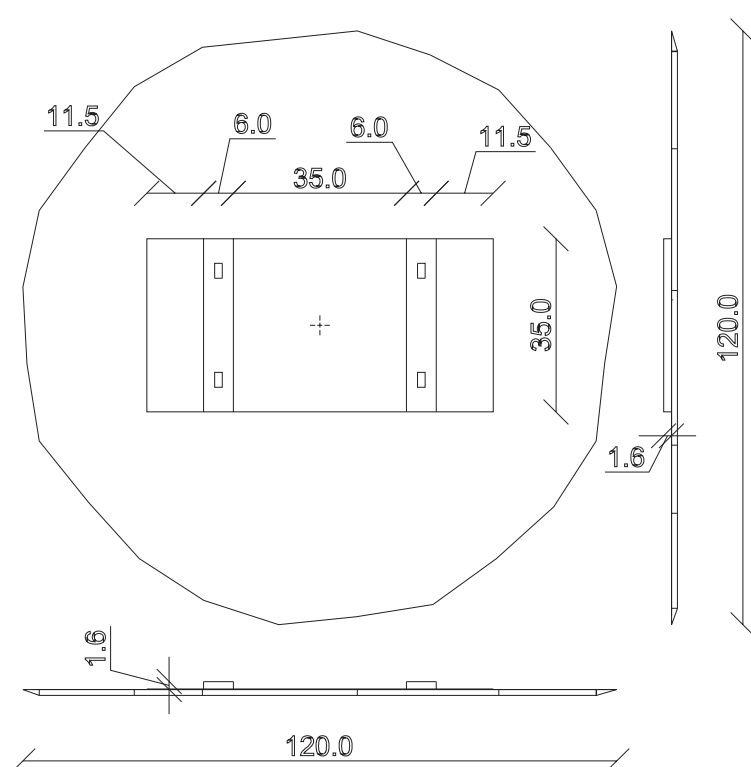

art. A189
diametro 100 cm

SPECCHIO VISTA FRONTALE / front view mirror

SPECCHIO VISTA RETRO / rear view mirror

art. A154
diametro 120 cm

SPECCHIO VISTA FRONTALE / front view mirror

SPECCHIO VISTA RETRO / rear view mirror

art. A155
diametro 150 cm

SPECCHIO VISTA FRONTALE / front view mirror

SPECCHIO VISTA RETRO / rear view mirror