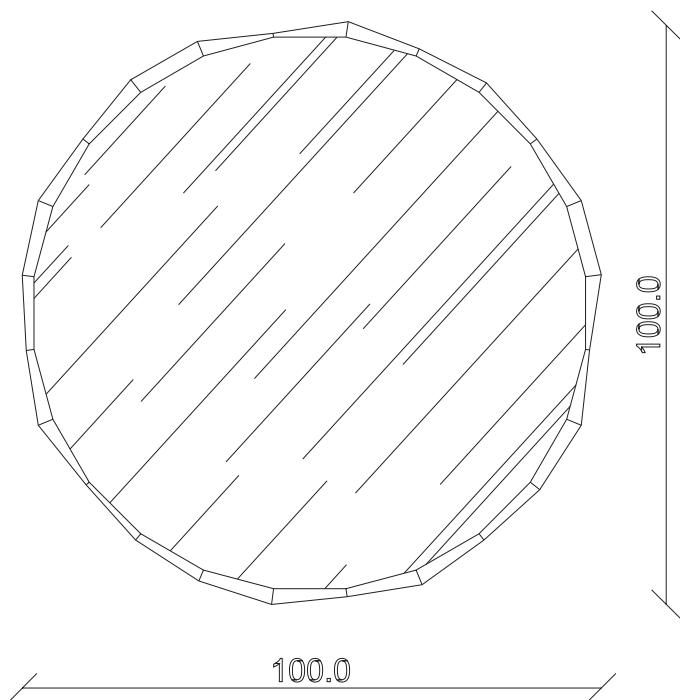

art. A189
diametro 100 cm

SPECCHIO VISTA FRONTALE / front view mirror

SPECCHIO VISTA RETRO / rear view mirror

art. A154
diametro 120 cm

SPECCHIO VISTA FRONTALE / front view mirror

SPECCHIO VISTA RETRO / rear view mirror

art. A155
diametro 150 cm

SPECCHIO VISTA FRONTALE / front view mirror

SPECCHIO VISTA RETRO / rear view mirror