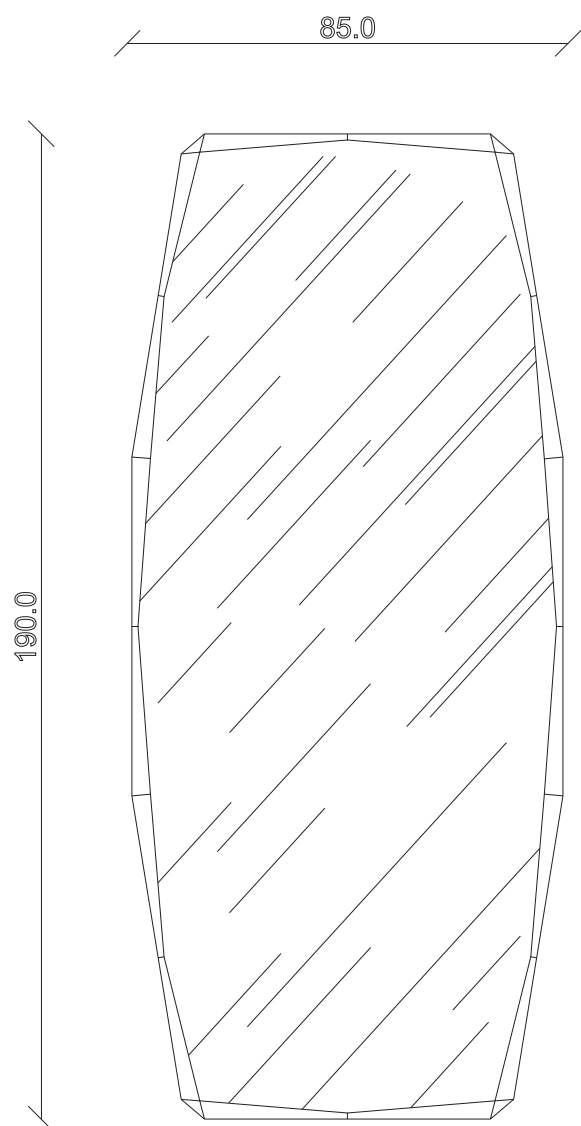

art. A189
diametro 100 cm

SPECCHIO VISTA FRONTALE / front view mirror

SPECCHIO VISTA RETRO / rear view mirror

art. A154
diametro 120 cm

SPECCHIO VISTA FRONTALE / front view mirror

SPECCHIO VISTA RETRO / rear view mirror

art. A155
diametro 150 cm

SPECCHIO VISTA FRONTALE / front view mirror

SPECCHIO VISTA RETRO / rear view mirror

art. A263
160x70 cm

SPECCHIO VISTA FRONTALE / front view mirror

SPECCHIO VISTA RETRO / rear view mirror

art. A264
190x85 cm

SPECCHIO VISTA FRONTALE / front view mirror

SPECCHIO VISTA RETRO / rear view mirror