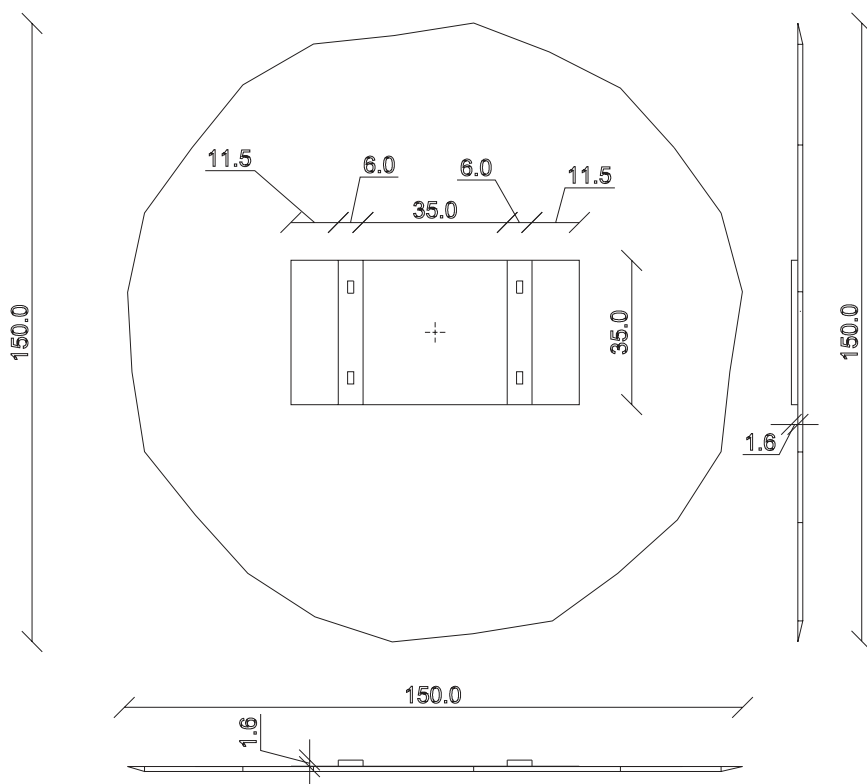

art. A189
diametro 100 cm

SPECCHIO VISTA FRONTALE / front view mirror

SPECCHIO VISTA RETRO / rear view mirror

art. A154
diametro 120 cm

SPECCHIO VISTA FRONTALE / front view mirror

SPECCHIO VISTA RETRO / rear view mirror

art. A155
diametro 150 cm

SPECCHIO VISTA FRONTALE / front view mirror

SPECCHIO VISTA RETRO / rear view mirror

art. A263
160x70 cm

SPECCHIO VISTA FRONTALE / front view mirror

SPECCHIO VISTA RETRO / rear view mirror

art. A264
190x85 cm

SPECCHIO VISTA FRONTALE / front view mirror

SPECCHIO VISTA RETRO / rear view mirror