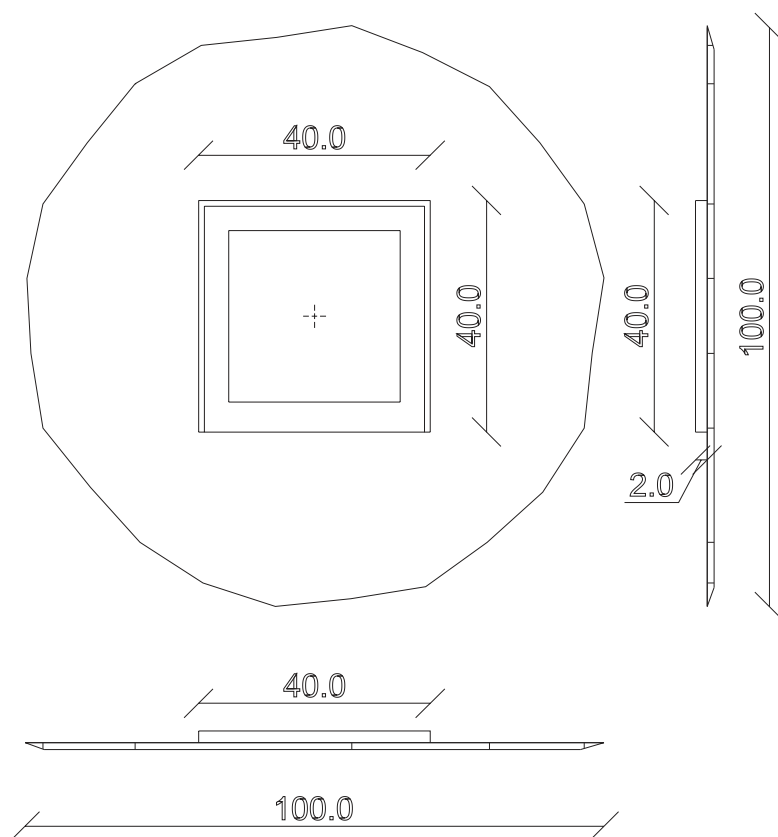

art. A189
diametro 100 cm

SPECCHIO VISTA FRONTALE / front view mirror

SPECCHIO VISTA RETRO / rear view mirror

art. A154
diametro 120 cm

SPECCHIO VISTA FRONTALE / front view mirror

SPECCHIO VISTA RETRO / rear view mirror

art. A155
diametro 150 cm

SPECCHIO VISTA FRONTALE / front view mirror

SPECCHIO VISTA RETRO / rear view mirror