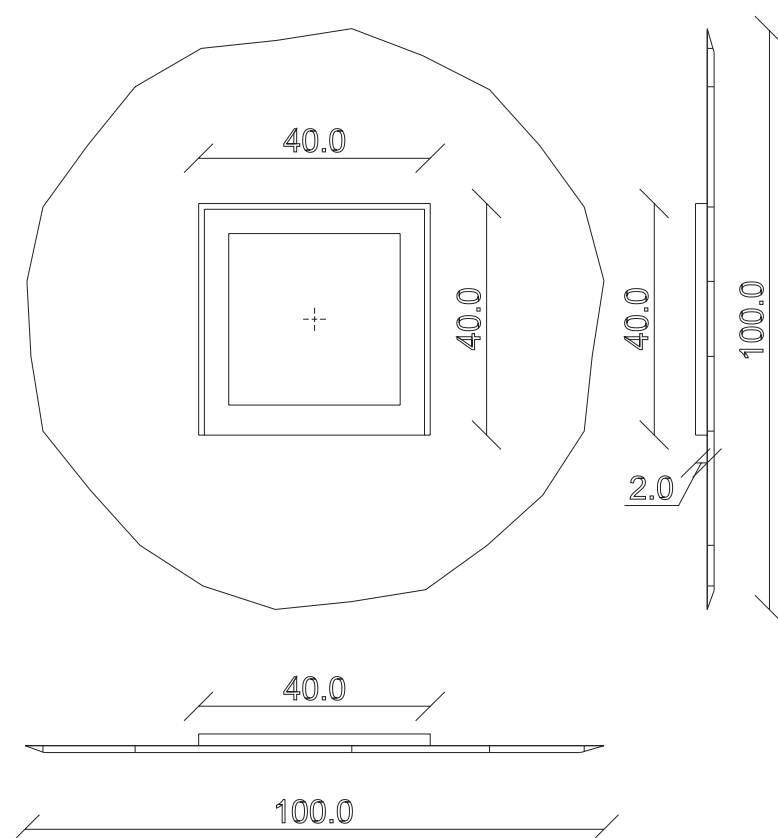

art. A189
diametro 100 cm

SPECCHIO VISTA FRONTALE / front view mirror

SPECCHIO VISTA RETRO / rear view mirror

art. A154
diametro 120 cm

SPECCHIO VISTA FRONTALE / front view mirror

SPECCHIO VISTA RETRO / rear view mirror

art. A155
diametro 150 cm

SPECCHIO VISTA FRONTALE / front view mirror

SPECCHIO VISTA RETRO / rear view mirror

art. A263
160x70 cm

SPECCHIO VISTA FRONTALE / front view mirror

SPECCHIO VISTA RETRO / rear view mirror

art. A264
190x85 cm

SPECCHIO VISTA FRONTALE / front view mirror

SPECCHIO VISTA RETRO / rear view mirror