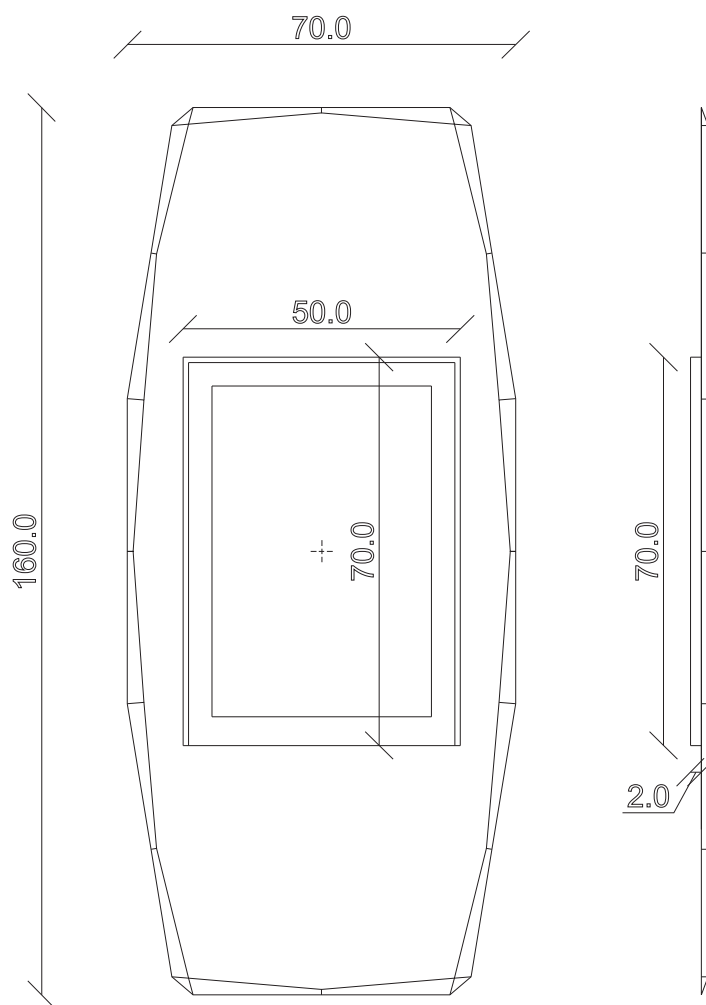

art. A189
diametro 100 cm

SPECCHIO VISTA FRONTALE / front view mirror

SPECCHIO VISTA RETRO / rear view mirror

art. A154
diametro 120 cm

SPECCHIO VISTA FRONTALE / front view mirror

SPECCHIO VISTA RETRO / rear view mirror

art. A155
diametro 150 cm

SPECCHIO VISTA FRONTALE / front view mirror

SPECCHIO VISTA RETRO / rear view mirror

art. A263
160x70 cm

SPECCHIO VISTA FRONTALE / front view mirror

SPECCHIO VISTA RETRO / rear view mirror

art. A264
190x85 cm

SPECCHIO VISTA FRONTALE / front view mirror

SPECCHIO VISTA RETRO / rear view mirror