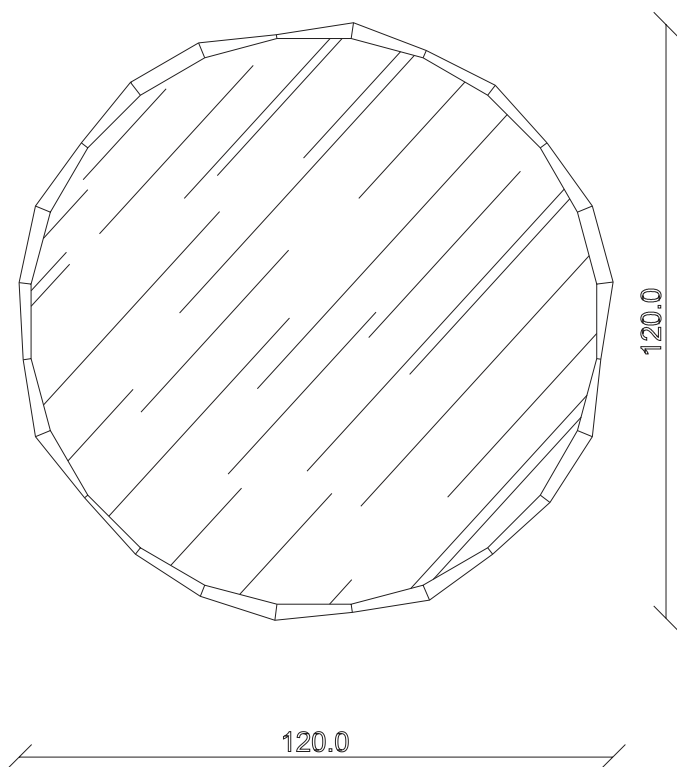

art. A189
diametro 100 cm

SPECCHIO VISTA FRONTALE / front view mirror

SPECCHIO VISTA RETRO / rear view mirror

art. A154
diametro 120 cm

SPECCHIO VISTA FRONTALE / front view mirror

SPECCHIO VISTA RETRO / rear view mirror

art. A155
diametro 150 cm

SPECCHIO VISTA FRONTALE / front view mirror

SPECCHIO VISTA RETRO / rear view mirror