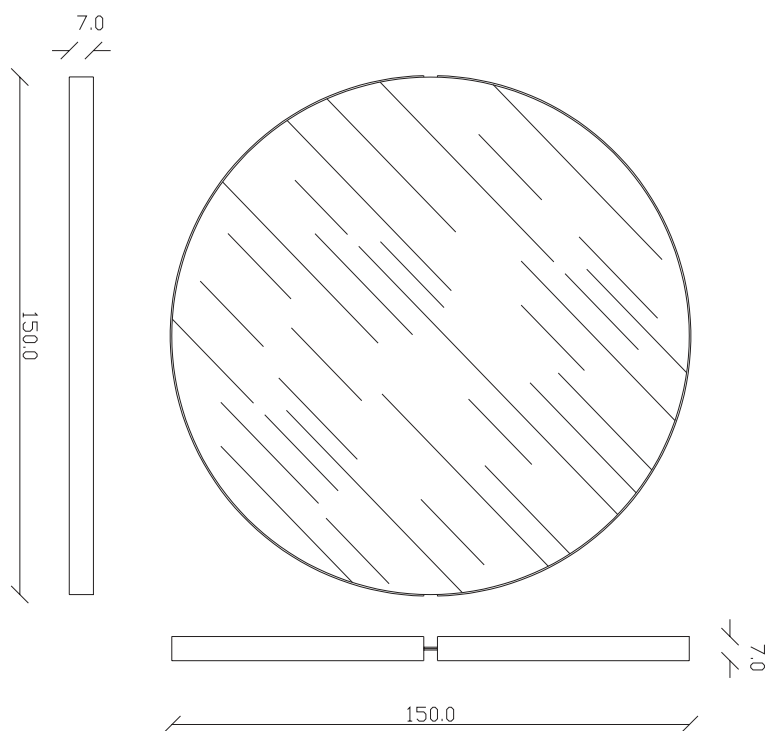

art. A223
190x85 cm

SPECCHIO VISTA FRONTALE / front view mirror

SPECCHIO VISTA RETRO / rear view mirror

art. A221
120x120 cm

SPECCHIO VISTA FRONTALE / front view mirror

SPECCHIO VISTA RETRO / rear view mirror

art. A205
diametro \varnothing 120 cm

SPECCHIO VISTA FRONTALE / front view mirror

SPECCHIO VISTA RETRO / rear view mirror

art. A196

diametro \varnothing 150 cm

SPECCHIO VISTA FRONTALE / front view mirror

SPECCHIO VISTA RETRO / rear view mirror