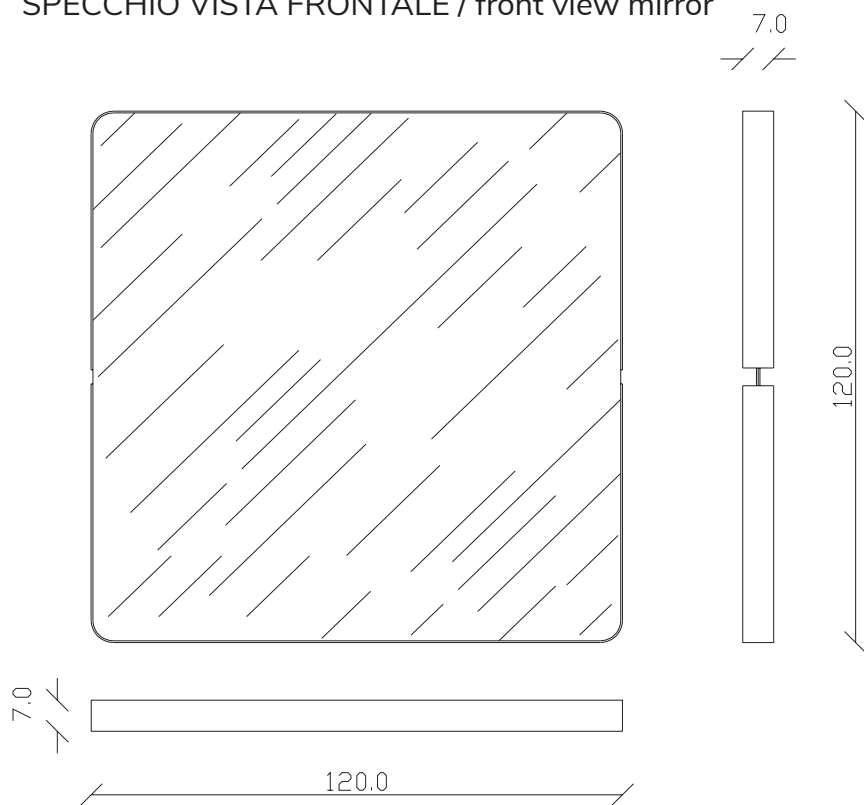

art. A223
190x85 cm

SPECCHIO VISTA FRONTALE / front view mirror

SPECCHIO VISTA RETRO / rear view mirror

art. A221
120x120 cm

SPECCHIO VISTA FRONTALE / front view mirror

SPECCHIO VISTA RETRO / rear view mirror

art. A205
diametro \varnothing 120 cm

SPECCHIO VISTA FRONTALE / front view mirror

SPECCHIO VISTA RETRO / rear view mirror

art. A196

diametro \varnothing 150 cm

SPECCHIO VISTA FRONTALE / front view mirror

SPECCHIO VISTA RETRO / rear view mirror