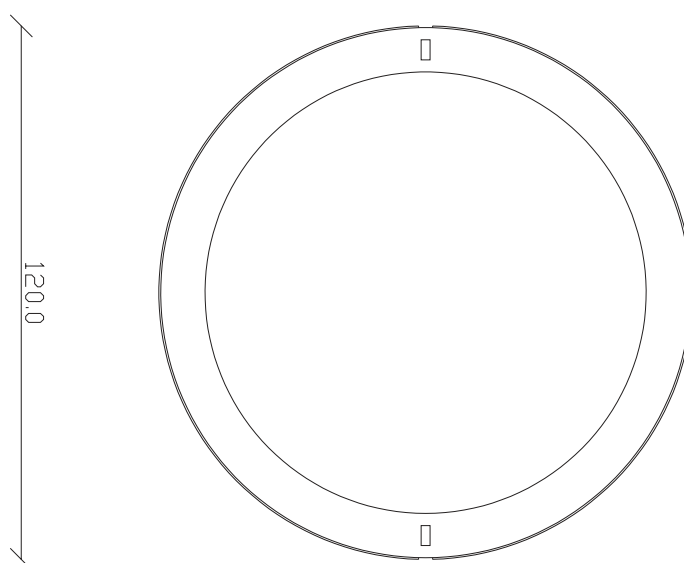

art. A223
190x85 cm

SPECCHIO VISTA FRONTALE / front view mirror

SPECCHIO VISTA RETRO / rear view mirror

art. A221
120x120 cm

SPECCHIO VISTA FRONTALE / front view mirror

SPECCHIO VISTA RETRO / rear view mirror

art. A205
diametro \varnothing 120 cm

SPECCHIO VISTA FRONTALE / front view mirror

SPECCHIO VISTA RETRO / rear view mirror

art. A196

diametro \varnothing 150 cm

SPECCHIO VISTA FRONTALE / front view mirror

SPECCHIO VISTA RETRO / rear view mirror