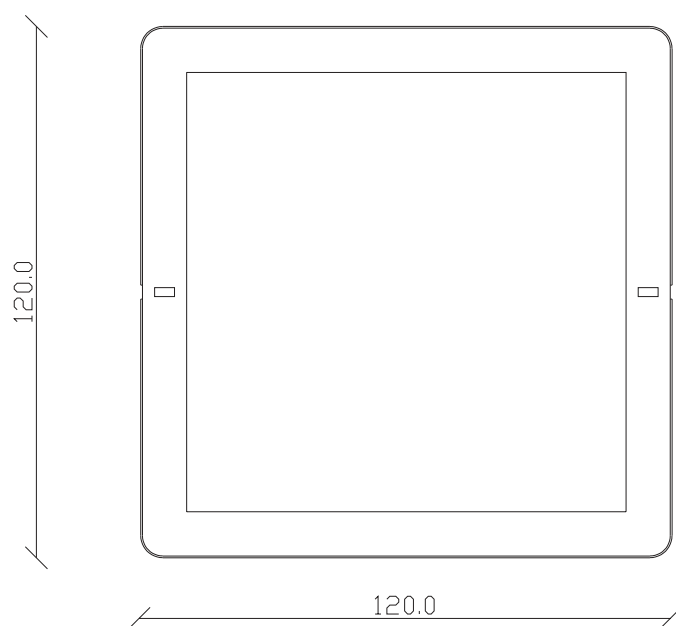

art. A223
190x85 cm

SPECCHIO VISTA FRONTALE / front view mirror

SPECCHIO VISTA RETRO / rear view mirror

art. A221
120x120 cm

SPECCHIO VISTA FRONTALE / front view mirror

SPECCHIO VISTA RETRO / rear view mirror

art. A205
diametro \varnothing 120 cm

SPECCHIO VISTA FRONTALE / front view mirror

SPECCHIO VISTA RETRO / rear view mirror

art. A196

diametro \varnothing 150 cm

SPECCHIO VISTA FRONTALE / front view mirror

SPECCHIO VISTA RETRO / rear view mirror