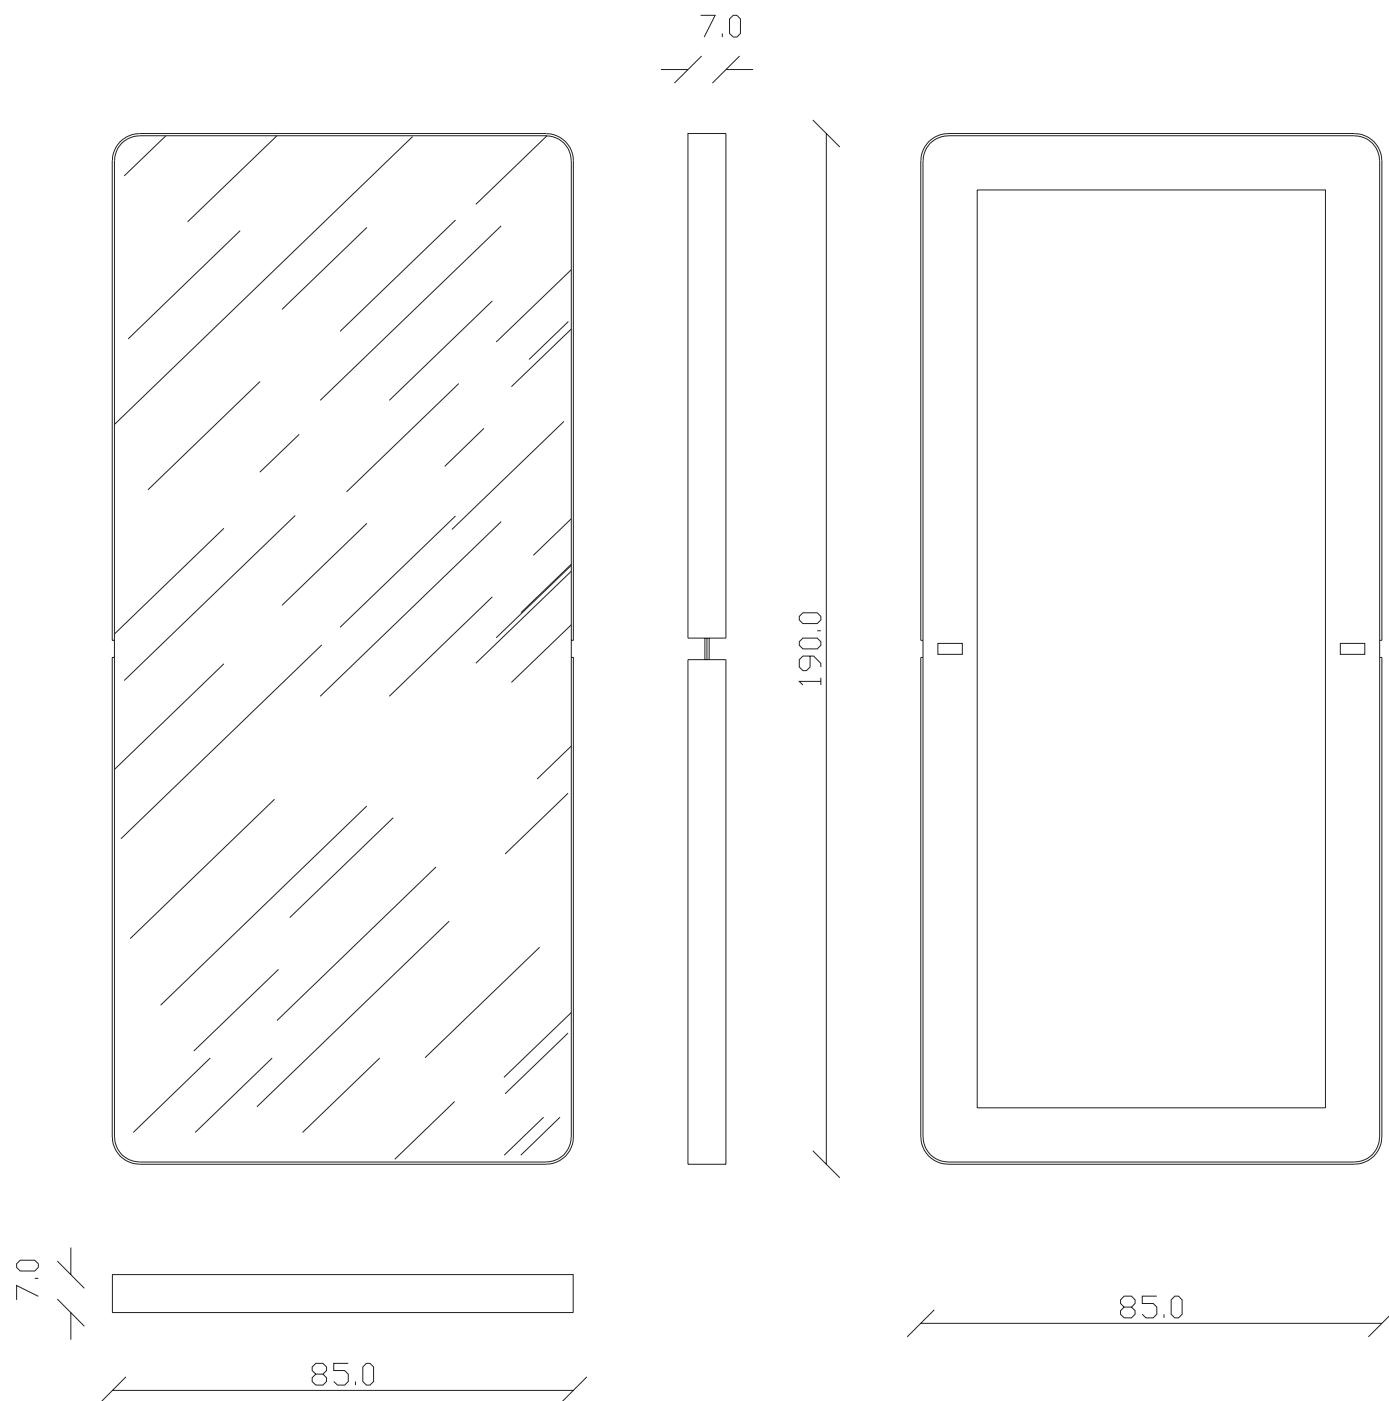

art. A223
190x85 cm

SPECCHIO VISTA FRONTALE / front view mirror

SPECCHIO VISTA RETRO / rear view mirror

art. A221
120x120 cm

SPECCHIO VISTA FRONTALE / front view mirror

SPECCHIO VISTA RETRO / rear view mirror

art. A205
diametro \varnothing 120 cm

SPECCHIO VISTA FRONTALE / front view mirror

SPECCHIO VISTA RETRO / rear view mirror

art. A196

diametro \varnothing 150 cm

SPECCHIO VISTA FRONTALE / front view mirror

SPECCHIO VISTA RETRO / rear view mirror