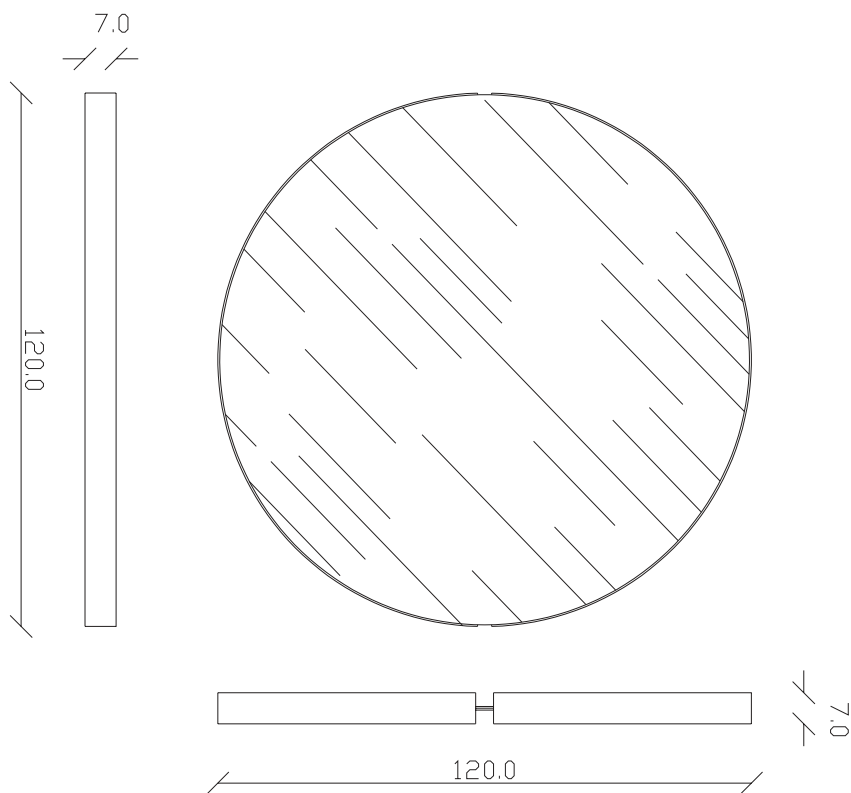

art. A223
190x85 cm

SPECCHIO VISTA FRONTALE / front view mirror

SPECCHIO VISTA RETRO / rear view mirror

art. A221
120x120 cm

SPECCHIO VISTA FRONTALE / front view mirror

SPECCHIO VISTA RETRO / rear view mirror

art. A205
diametro \varnothing 120 cm

SPECCHIO VISTA FRONTALE / front view mirror

SPECCHIO VISTA RETRO / rear view mirror

art. A196

diametro \varnothing 150 cm

SPECCHIO VISTA FRONTALE / front view mirror

SPECCHIO VISTA RETRO / rear view mirror