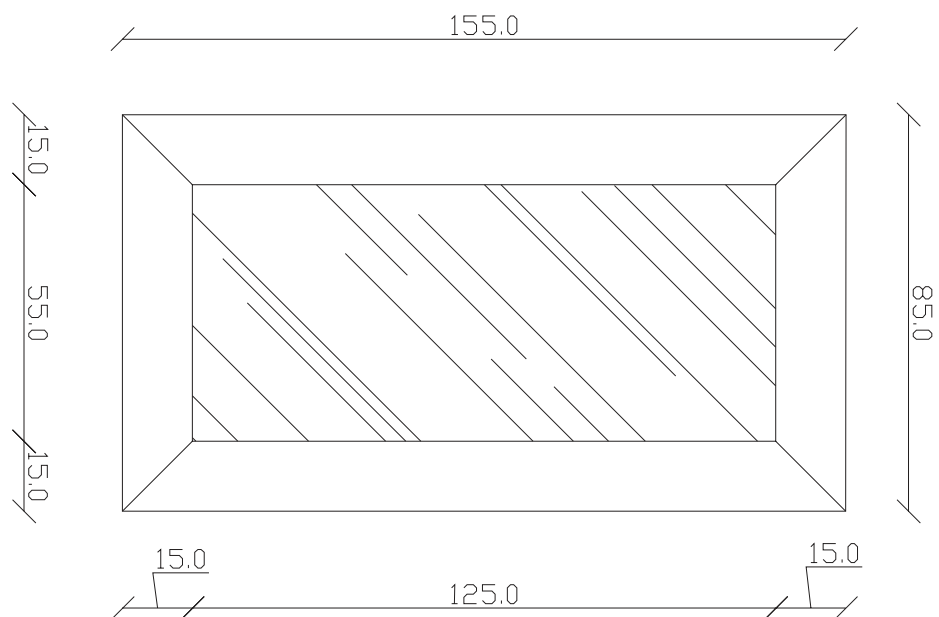

art. A177
H 155 L 85 cm

SPECCHIO VISTA FRONTALE / front view mirror

SPECCHIO VISTA RETRO / rear view mirror

art. A185
H 190 L 120 cm

SPECCHIO VISTA FRONTALE / front view mirror

SPECCHIO VISTA RETRO / rear view mirror