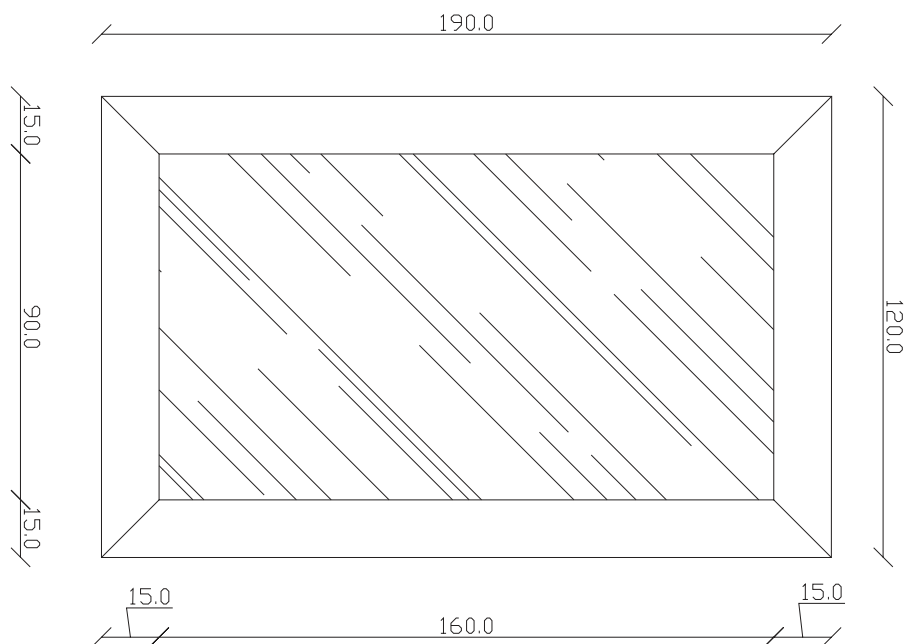

art. A177
H 155 L 85 cm

SPECCHIO VISTA FRONTALE / front view mirror

SPECCHIO VISTA RETRO / rear view mirror

art. A185
H 190 L 120 cm

SPECCHIO VISTA FRONTALE / front view mirror

SPECCHIO VISTA RETRO / rear view mirror