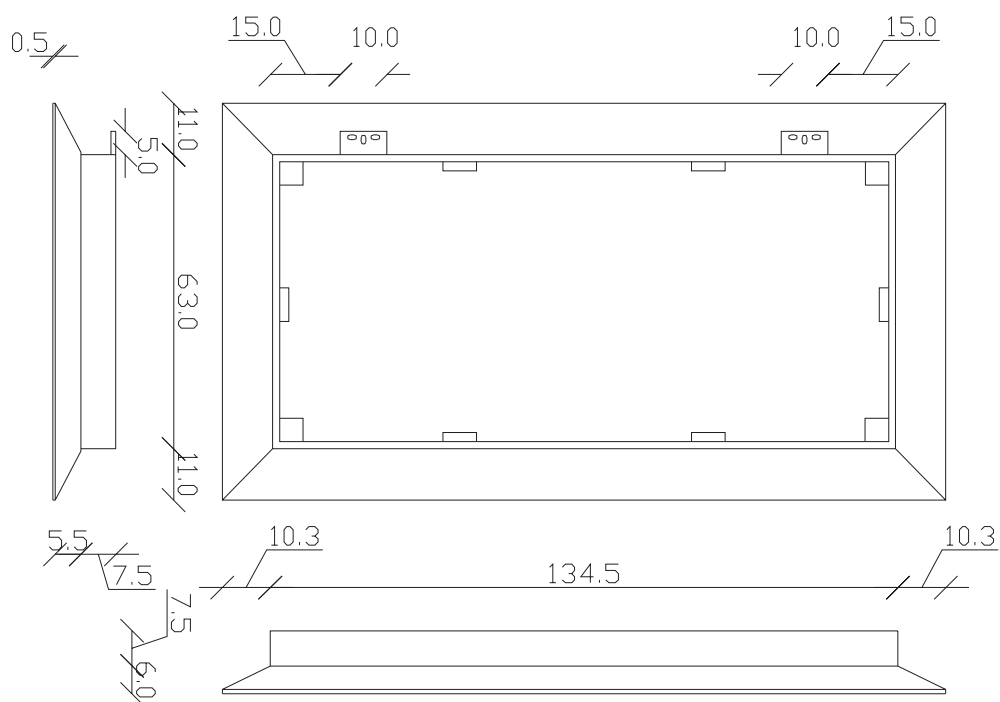

art. A177
H 155 L 85 cm

SPECCHIO VISTA FRONTALE / front view mirror

SPECCHIO VISTA RETRO / rear view mirror

art. A185
H 190 L 120 cm

SPECCHIO VISTA FRONTALE / front view mirror

SPECCHIO VISTA RETRO / rear view mirror