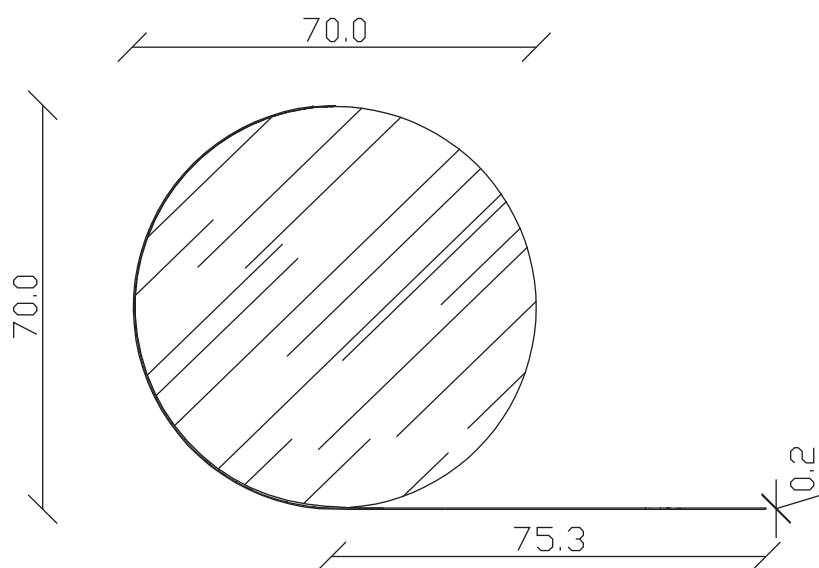

art. A146
L 110cm
Ø 70 cm specchio
L 40 cm mensola

SPECCHIO VISTA FRONTALE / front view mirror

SPECCHIO VISTA RETRO / rear view mirror