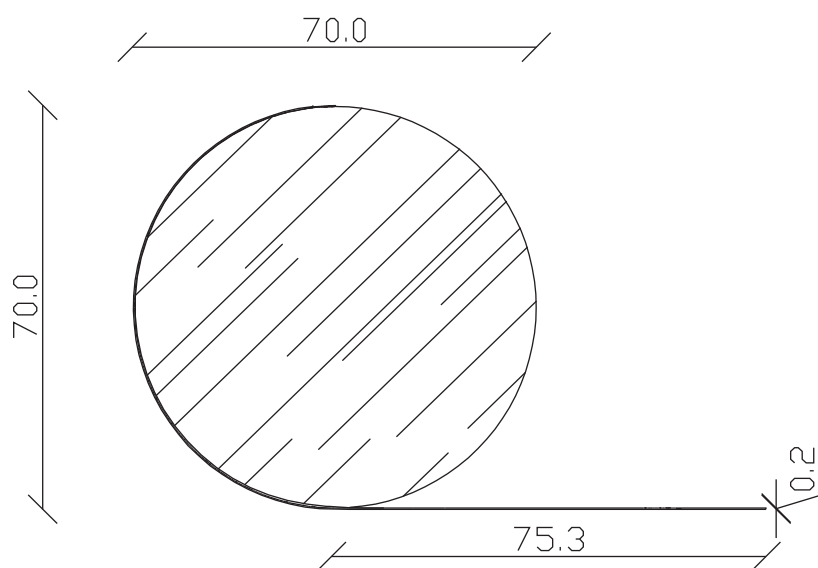

art. A146
L 110cm
Ø 70 cm specchio
L 40 cm mensola

SPECCHIO VISTA FRONTALE / front view mirror

SPECCHIO VISTA RETRO / rear view mirror