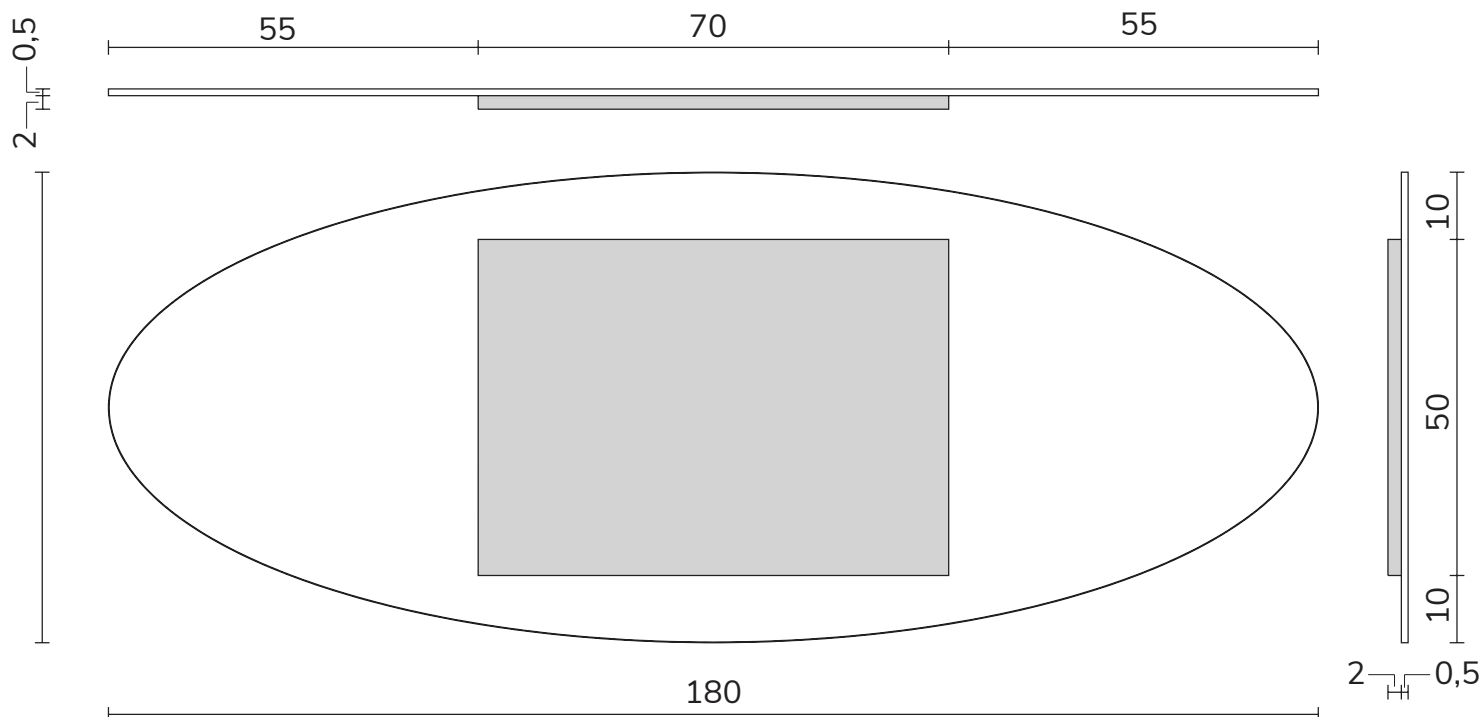

art. A007
H 180 L 70 cm

SPECCHIO VISTA FRONTALE / front view mirror

SPECCHIO VISTA RETRO / rear view mirror

art. A002
H 75 L 45 cm

SPECCHIO VISTA FRONTALE / front view mirror

SPECCHIO VISTA RETRO / rear view mirror