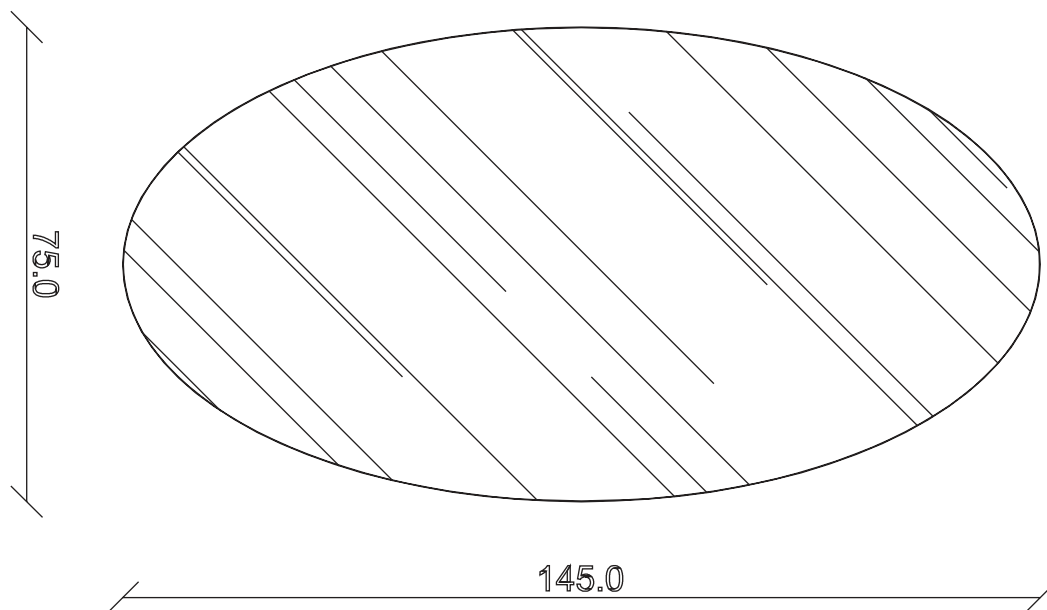

art. A007
H 180 L 70 cm

SPECCHIO VISTA FRONTALE / front view mirror

SPECCHIO VISTA RETRO / rear view mirror

art. A002
H 75 L 45 cm

SPECCHIO VISTA FRONTALE / front view mirror

SPECCHIO VISTA RETRO / rear view mirror