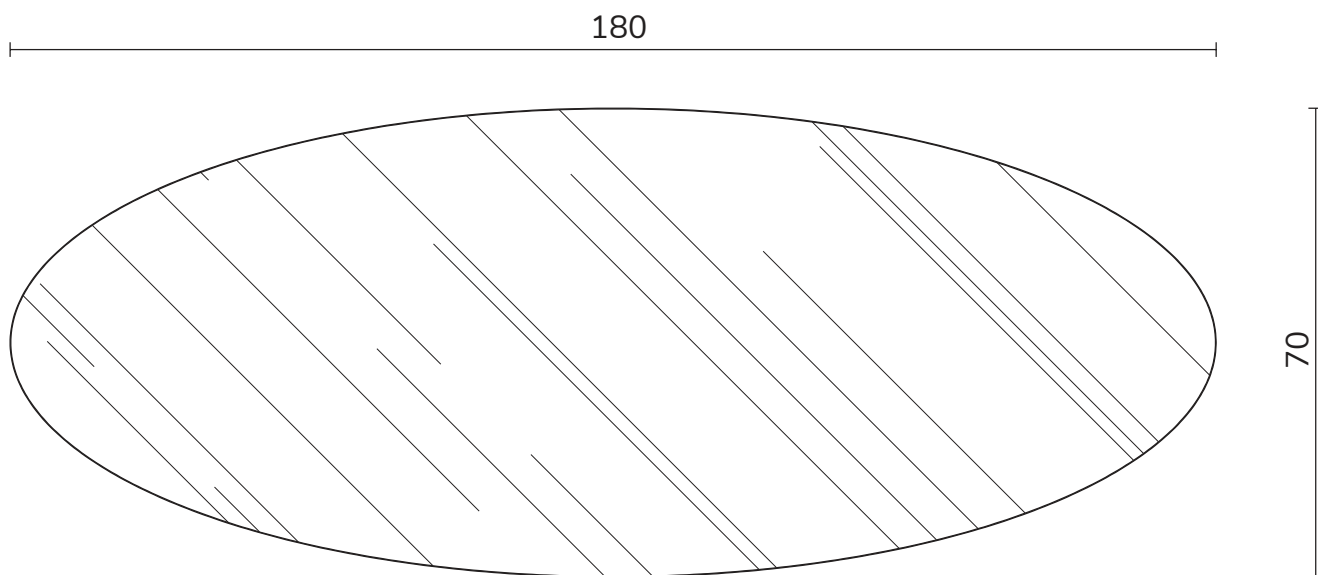

art. A007
H 180 L 70 cm

SPECCHIO VISTA FRONTALE / front view mirror

SPECCHIO VISTA RETRO / rear view mirror

art. A002
H 75 L 45 cm

SPECCHIO VISTA FRONTALE / front view mirror

SPECCHIO VISTA RETRO / rear view mirror