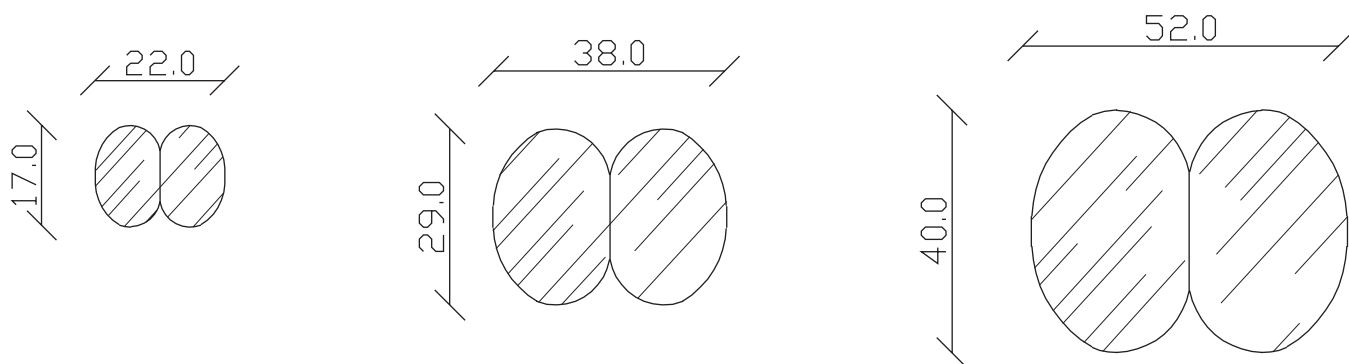

art. A026

piccola: 17x22 cm - media: 29x38 cm - grande:40x52 cm

SPECCHIO VISTA FRONTALE / front view mirror

SPECCHIO VISTA RETRO / rear view mirror