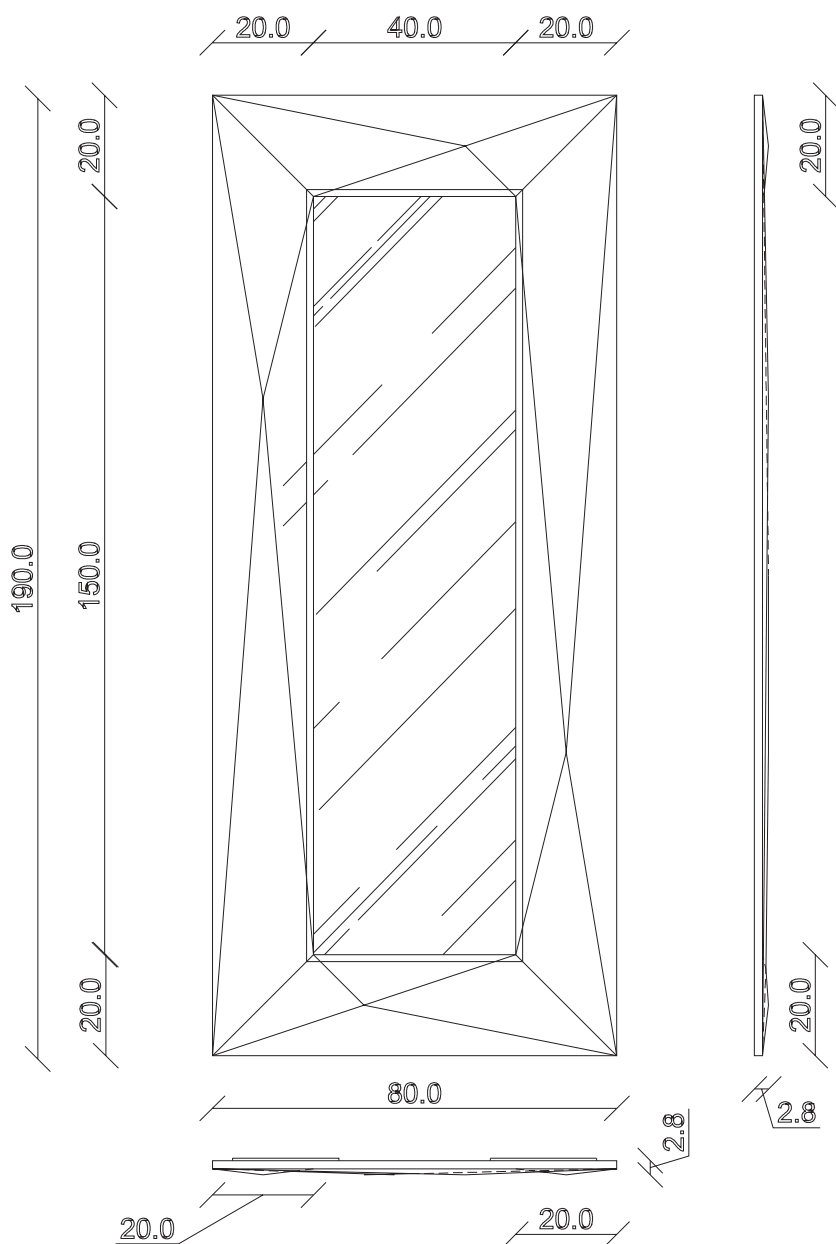

art. A183

H 190 L 80 cm

(misure specchio 150x40)

SPECCHIO VISTA FRONTALE  
front view mirror

SPECCHIO VISTA RETRO  
rear view mirror

art. A100

H 92 L 92 cm

(misure specchio 52x52)

SPECCHIO VISTA FRONTALE  
front view mirror

SPECCHIO VISTA RETRO  
rear view mirror