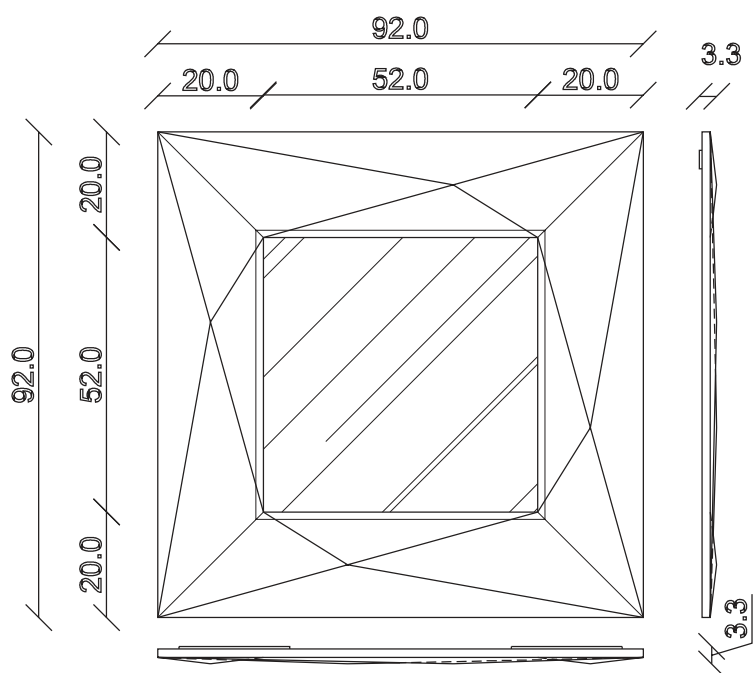

art. A100

H 92 L 92 cm

(misure specchio 52x52)

SPECCHIO VISTA FRONTALE
front view mirror