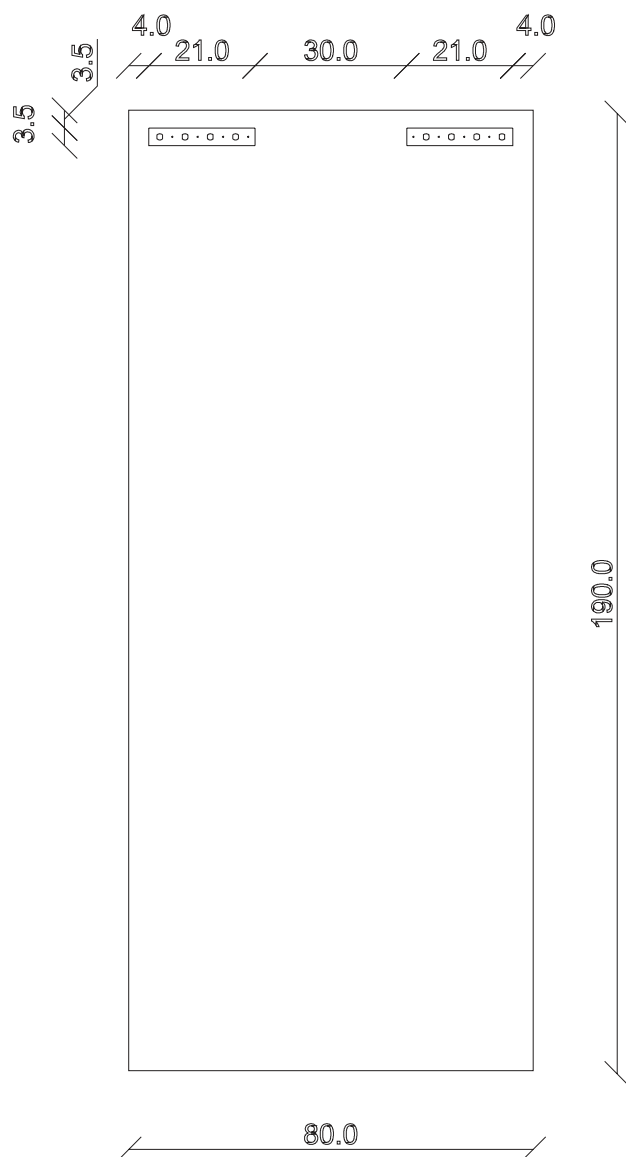

art. A183

H 190 L 80 cm

(misure specchio 150x40)

SPECCHIO VISTA FRONTALE  
front view mirror

SPECCHIO VISTA RETRO  
rear view mirror

art. A100

H 92 L 92 cm

(misure specchio 52x52)

SPECCHIO VISTA FRONTALE  
front view mirror

SPECCHIO VISTA RETRO  
rear view mirror