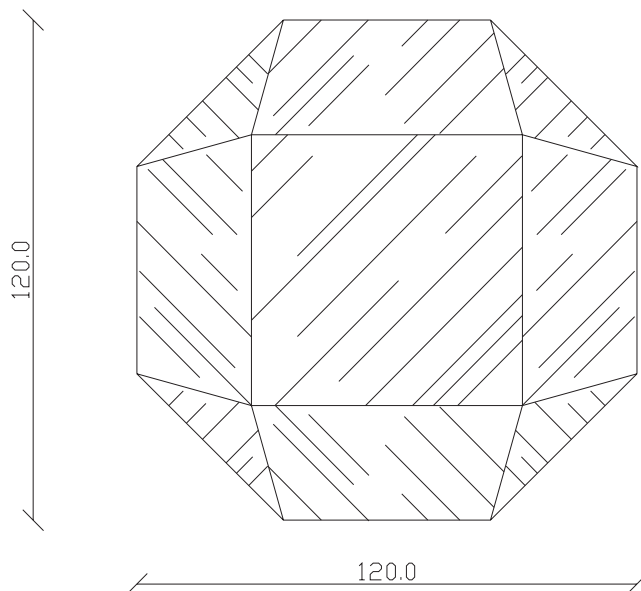

art. A 153
H 120 L 120 cm

SPECCHIO VISTA FRONTALE / front view mirror

SPECCHIO VISTA RETRO / rear view mirror