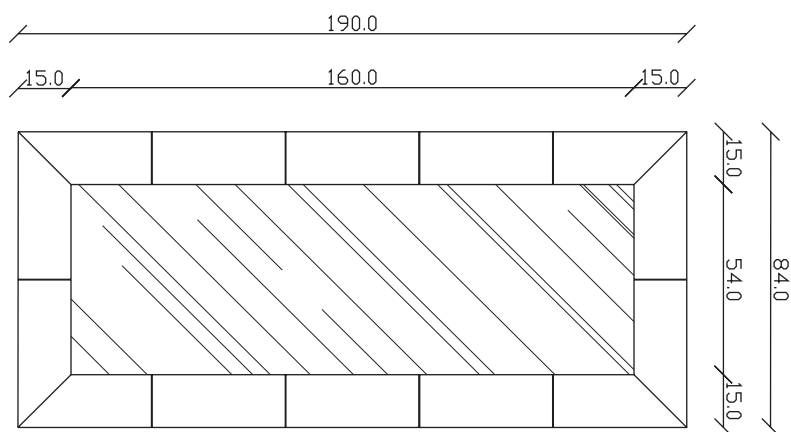

art. A091

H 190 L 85 cm

SPECCHIO VISTA FRONTALE / front view mirror