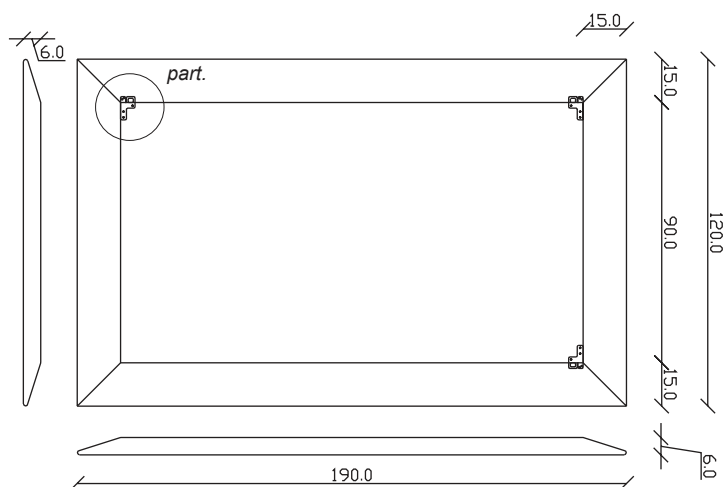

SPECCHIO VISTA RETRO / rear view mirror