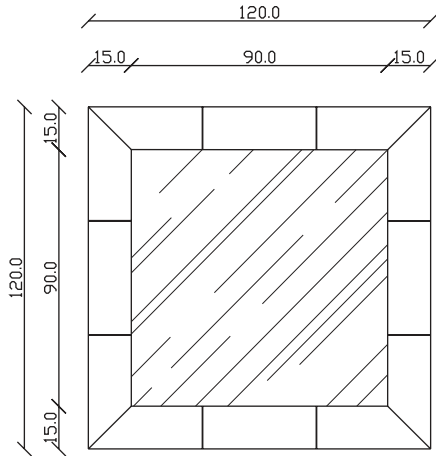

art. A034
H 120 L 120 cm

SPECCHIO VISTA FRONTALE / front view mirror