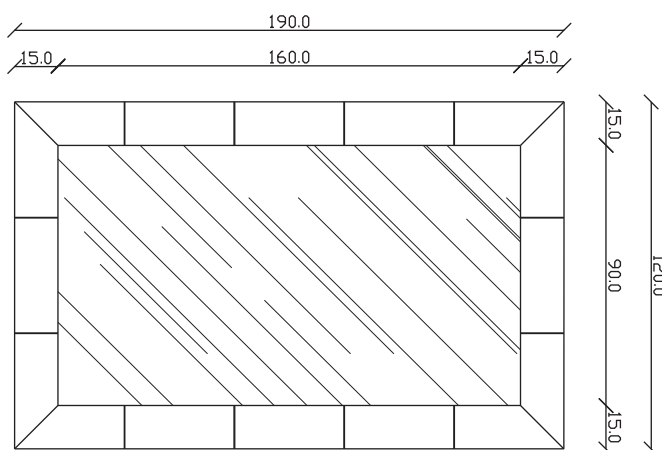

art. A124
H 190 L 120 cm

SPECCHIO VISTA FRONTALE / front view mirror