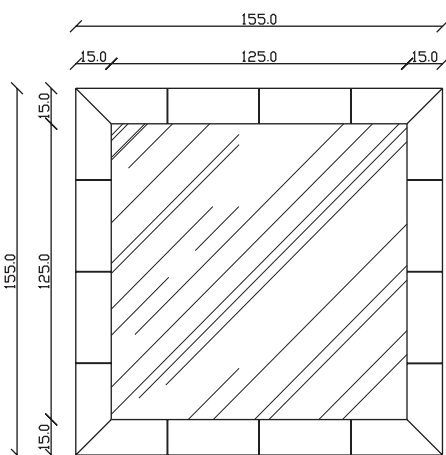

art. A123
H 155 L 155 cm

SPECCHIO VISTA FRONTALE / front view mirror