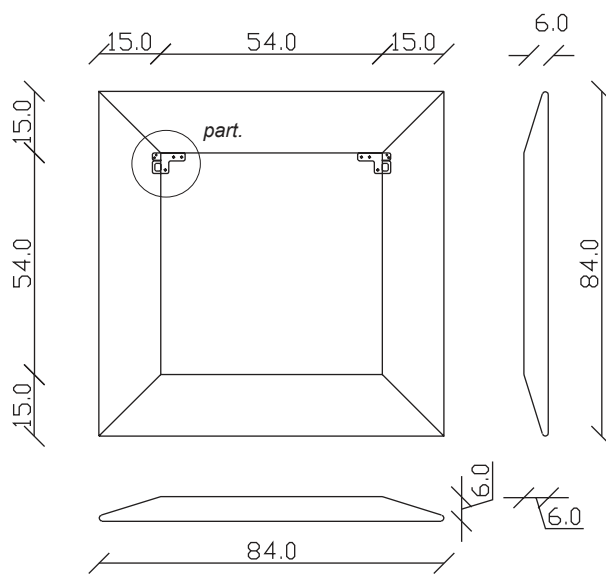

SPECCHIO VISTA RETRO / rear view mirror