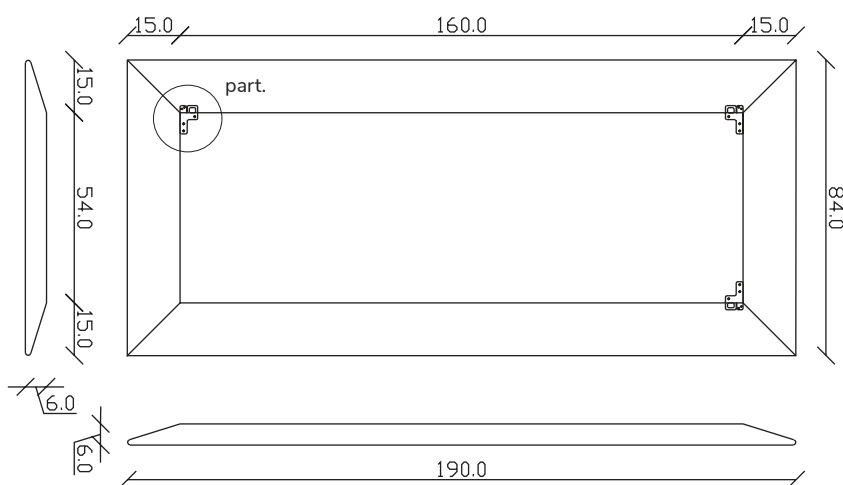

SPECCHIO VISTA RETRO / rear view mirror