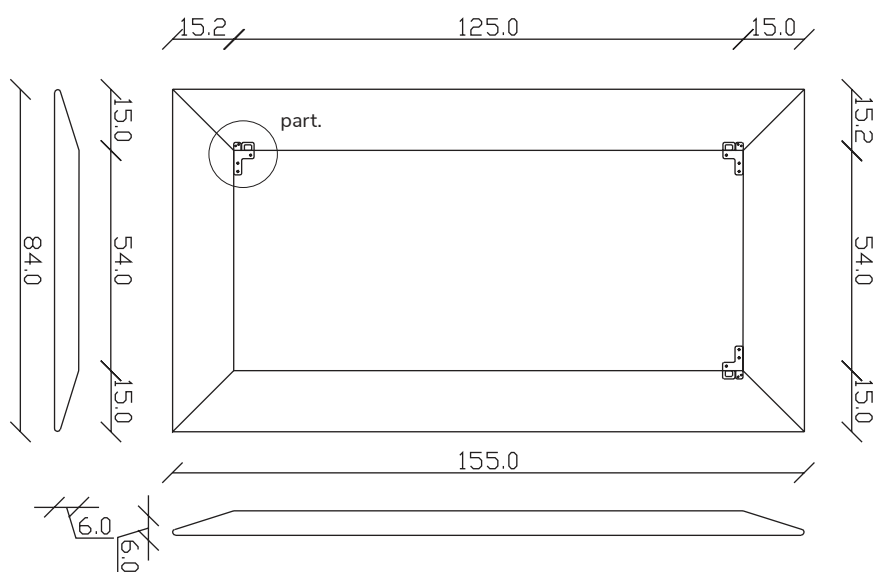

SPECCHIO VISTA RETRO / rear view mirror