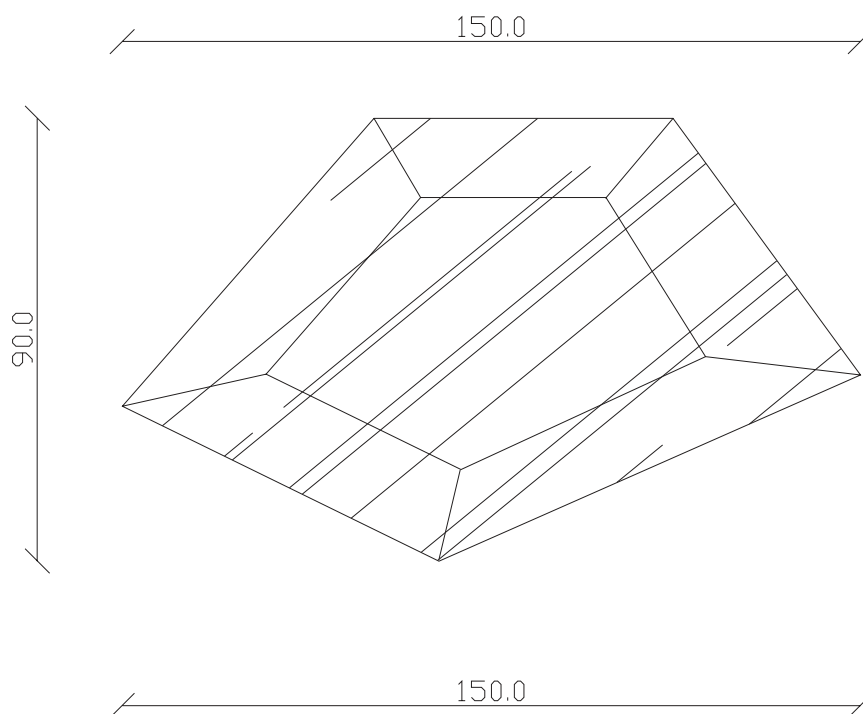

art. A049

H60 L100 cm

FISSAGGIO SPECCHIO  
AL MURO VERTICALE  
Fastening of the mirror to  
the wall vertically

SPECCHIO VISTA FRONTALE / front view mirror

SPECCHIO VISTA RETRO / rear view mirror

art. A027

H90 L150 cm

FISSAGGIO SPECCHIO  
AL MURO VERTICALE  
Fastening of the mirror to  
the wall vertically

SPECCHIO VISTA FRONTALE / front view mirror

SPECCHIO VISTA RETRO / rear view mirror