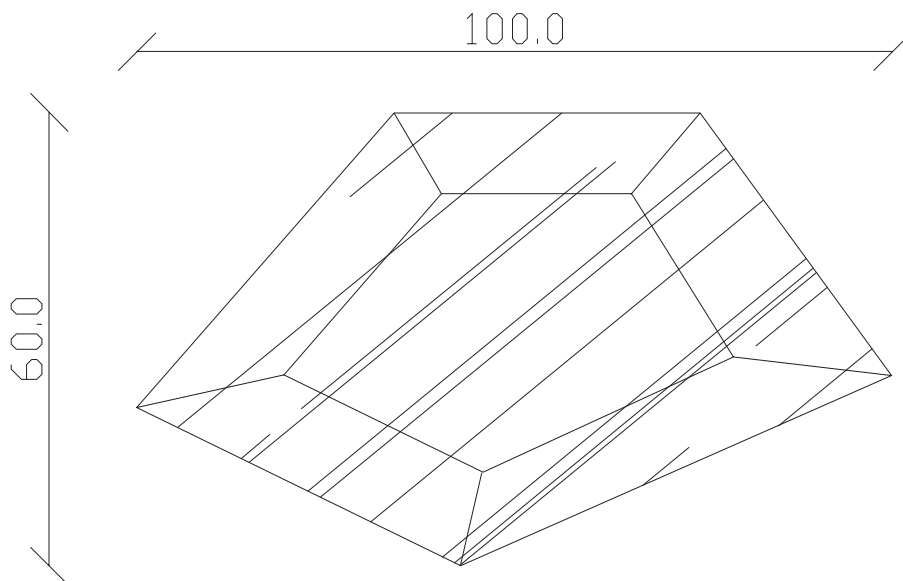

art. A049

H60 L100 cm

FISSAGGIO SPECCHIO  
AL MURO VERTICALE  
Fastening of the mirror to  
the wall vertically

SPECCHIO VISTA FRONTALE / front view mirror

SPECCHIO VISTA RETRO / rear view mirror

art. A027

H90 L150 cm

FISSAGGIO SPECCHIO  
AL MURO VERTICALE  
Fastening of the mirror to  
the wall vertically

SPECCHIO VISTA FRONTALE / front view mirror

SPECCHIO VISTA RETRO / rear view mirror