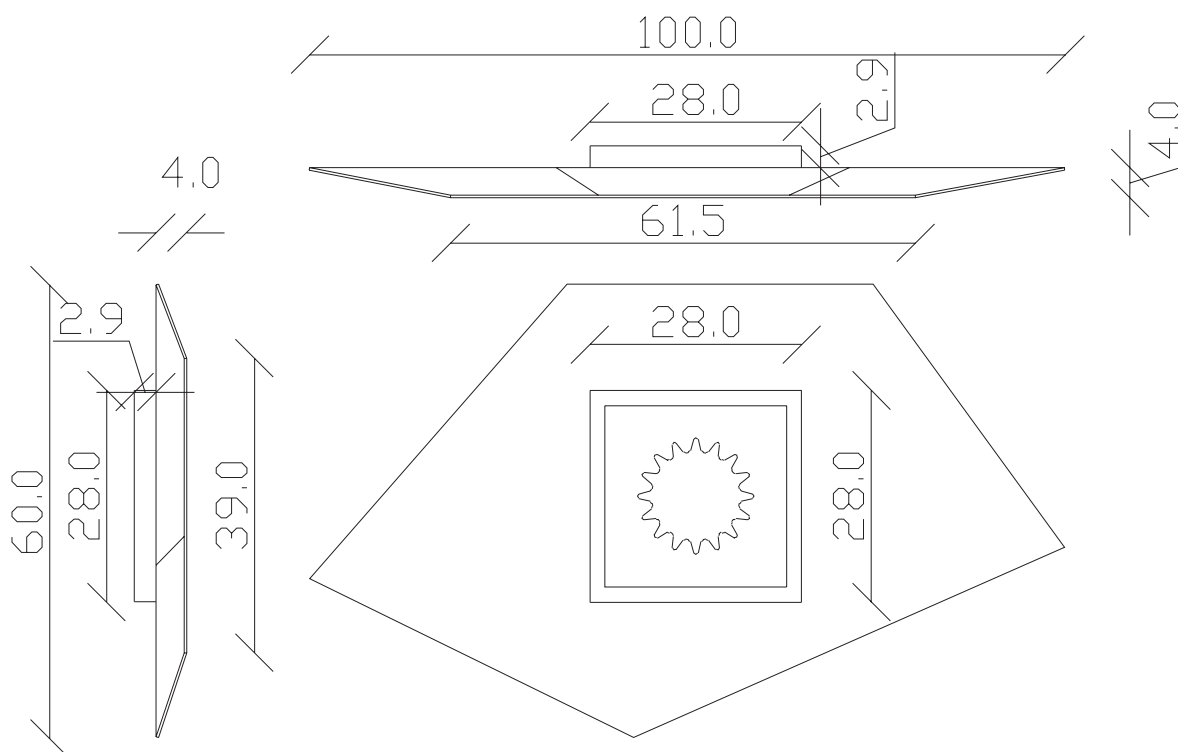

art. A049

H60 L100 cm

FISSAGGIO SPECCHIO  
AL MURO VERTICALE  
Fastening of the mirror to  
the wall vertically

SPECCHIO VISTA FRONTALE / front view mirror

SPECCHIO VISTA RETRO / rear view mirror

art. A027

H90 L150 cm

FISSAGGIO SPECCHIO  
AL MURO VERTICALE  
Fastening of the mirror to  
the wall vertically

SPECCHIO VISTA FRONTALE / front view mirror

SPECCHIO VISTA RETRO / rear view mirror