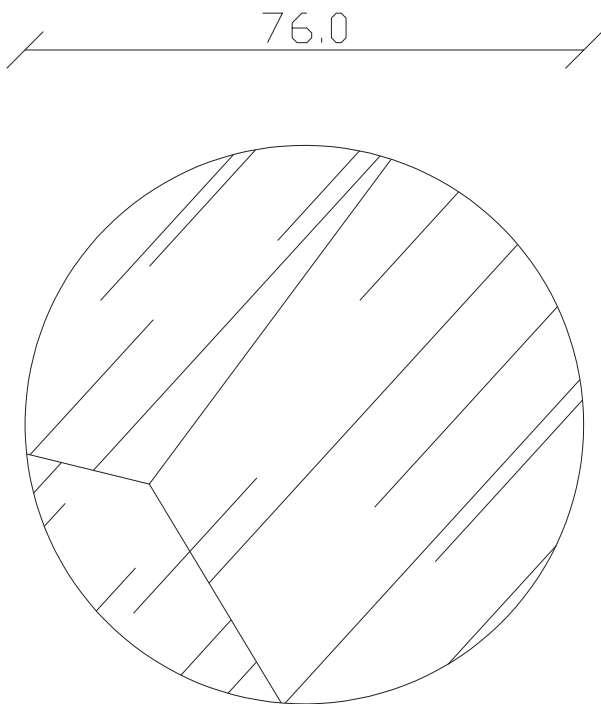

FISSAGGIO SPECCHIO
AL MURO VERTICALE
Fastening of the mirror to
the wall vertically

SPECCHIO VISTA FRONTALE / front view mirror

SPECCHIO VISTA RETRO / rear view mirror

art. A/152
Ø cm 104

FISSAGGIO SPECCHIO
AL MURO VERTICALE
Fastening of the mirror to
the wall vertically

SPECCHIO VISTA FRONTALE / front view mirror

104.0

SPECCHIO VISTA RETRO / rear view mirror

104.0