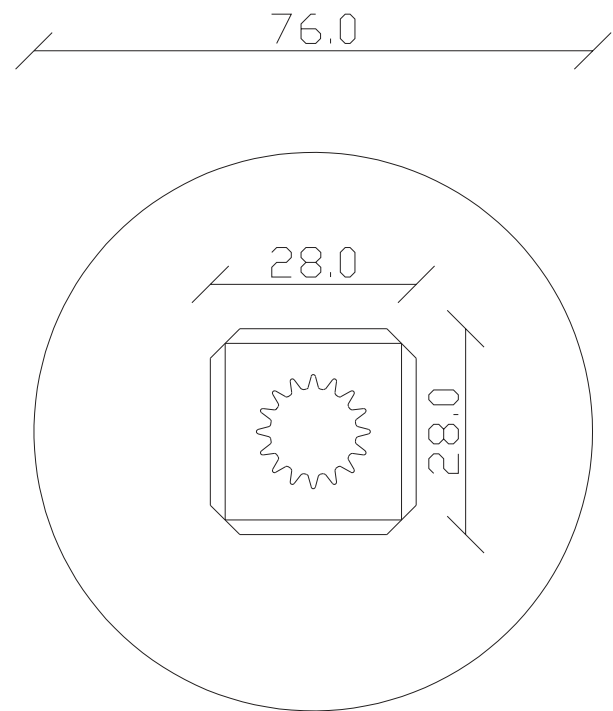

FISSAGGIO SPECCHIO
AL MURO VERTICALE
Fastening of the mirror to
the wall vertically

SPECCHIO VISTA FRONTALE / front view mirror

SPECCHIO VISTA RETRO / rear view mirror

art. A/152
Ø cm 104

FISSAGGIO SPECCHIO
AL MURO VERTICALE
Fastening of the mirror to
the wall vertically

SPECCHIO VISTA FRONTALE / front view mirror

104.0

SPECCHIO VISTA RETRO / rear view mirror

104.0