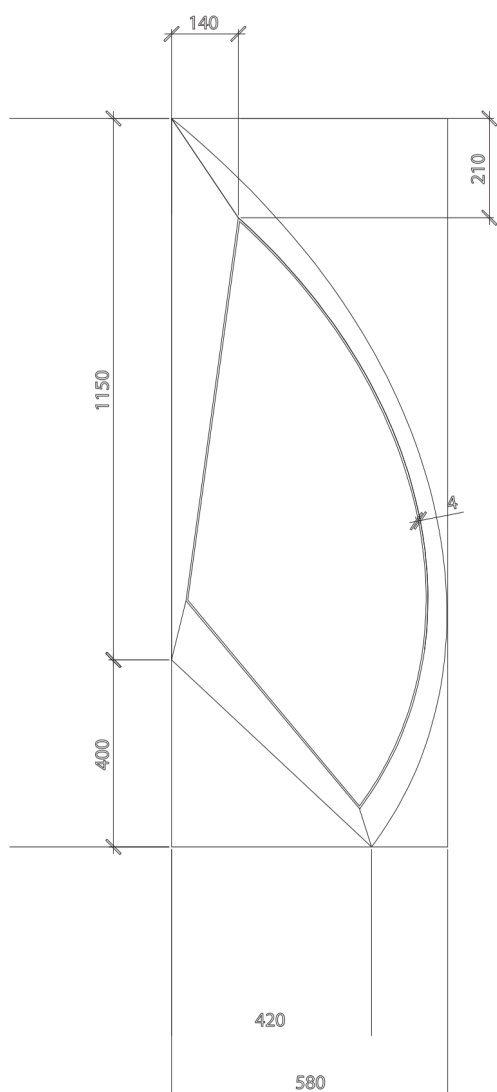

art. A260
155x58 cm

SPECCHIO VISTA FRONTALE / front view mirror

SPECCHIO VISTA LATERALE / side view mirror