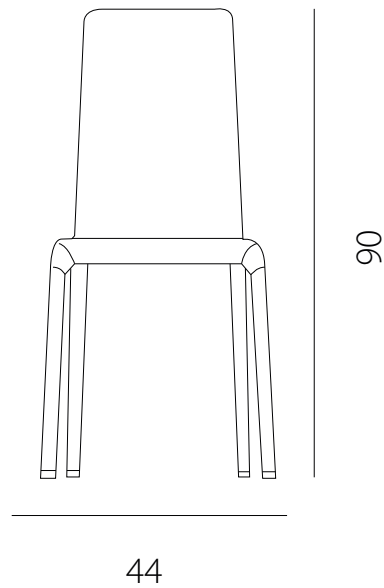

art. GVIT

L 44 x P 50 x H 90 cm / Hs 50 cm

SEDIA VISTA FRONTALE / front view chair

SEDIA VISTA LATERALE / side view chair