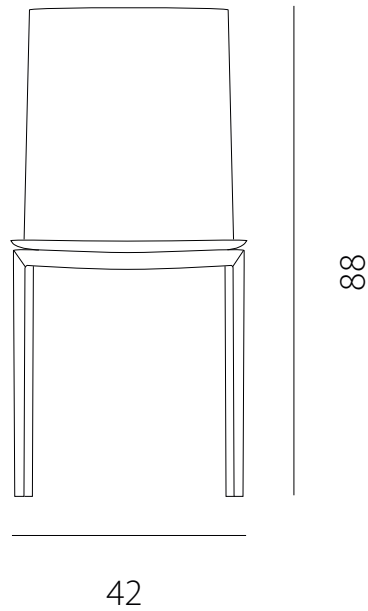

art. GSVB

L 42 x P 52 x H 88 cm / Hs 47 cm

SEDIA VISTA FRONTALE / front view chair

SEDIA VISTA LATERALE / side view chair

art. GSVE

L 42 x P 52 x H 98 cm / Hs 47 cm

SEDIA VISTA FRONTALE / front view chair

SEDIA VISTA LATERALE / side view chair