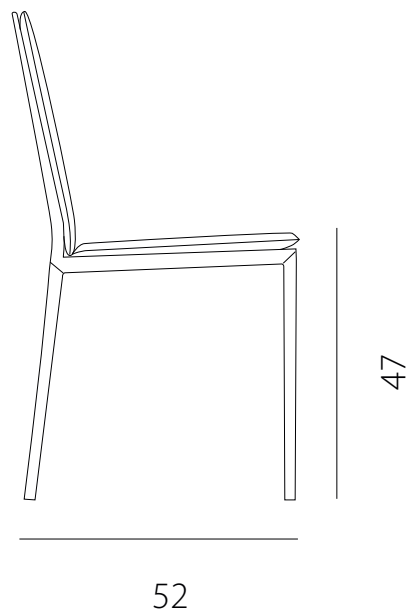

art. GSVB

L 42 x P 52 x H 88 cm / Hs 47 cm

SEDIA VISTA FRONTALE / front view chair

SEDIA VISTA LATERALE / side view chair

art. GSVE

L 42 x P 52 x H 98 cm / Hs 47 cm

SEDIA VISTA FRONTALE / front view chair

SEDIA VISTA LATERALE / side view chair