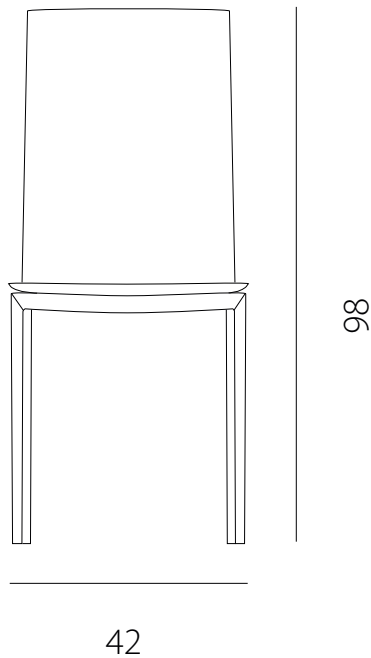

art. GSVB

L 42 x P 52 x H 88 cm / Hs 47 cm

SEDIA VISTA FRONTALE / front view chair

SEDIA VISTA LATERALE / side view chair

art. GSVE

L 42 x P 52 x H 98 cm / Hs 47 cm

SEDIA VISTA FRONTALE / front view chair

SEDIA VISTA LATERALE / side view chair