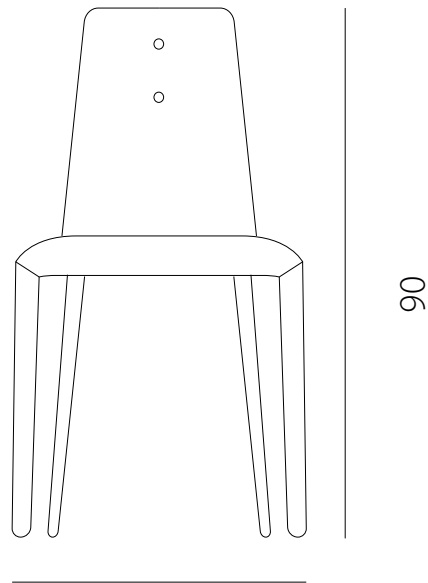

art. GSON

L 44 x P 50 x H 90 cm / Hs 50 cm

SEDIA VISTA FRONTALE / front view chair

44

SEDIA VISTA LATERALE / side view chair

50