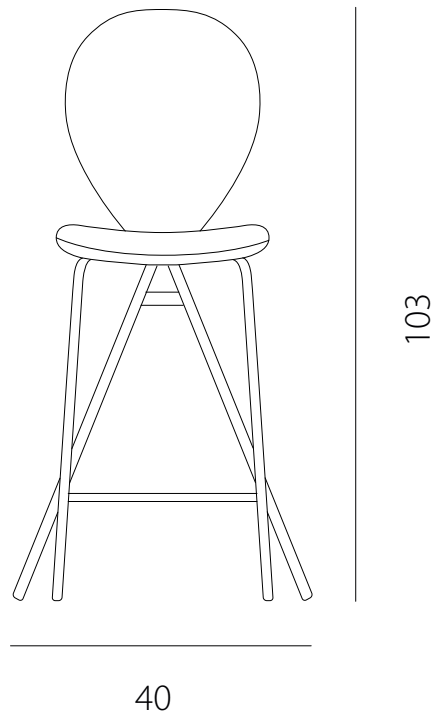

art. GPER

L 40 x P 56 x H 88 cm / Hs 50 cm

SEDIA VISTA FRONTALE / front view chair

SEDIA VISTA LATERALE / side view chair

art. GBPE

L 40 x P 58 x H 103 cm / Hs 65 cm

SEDIA VISTA FRONTALE / front view chair

SEDIA VISTA LATERALE / side view chair

art. GBPE

L 40 x P 58 x H 113 cm / Hs 75 cm

SEDIA VISTA FRONTALE / front view chair

SEDIA VISTA LATERALE / side view chair