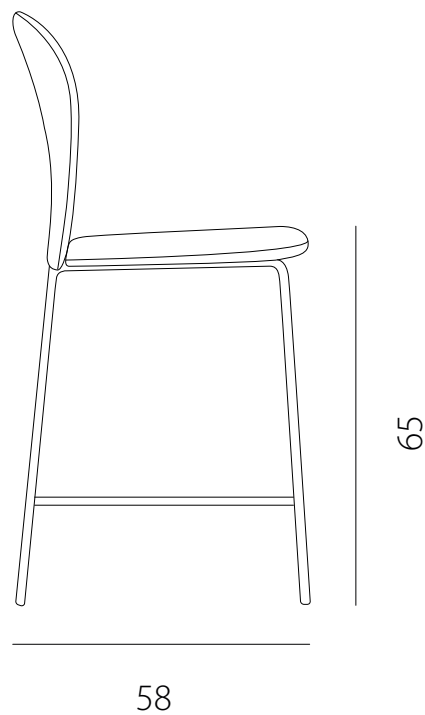

art. GPER

L 40 x P 56 x H 88 cm / Hs 50 cm

SEDIA VISTA FRONTALE / front view chair

SEDIA VISTA LATERALE / side view chair

art. GBPE

L 40 x P 58 x H 103 cm / Hs 65 cm

SEDIA VISTA FRONTALE / front view chair

SEDIA VISTA LATERALE / side view chair

art. GBPE

L 40 x P 58 x H 113 cm / Hs 75 cm

SEDIA VISTA FRONTALE / front view chair

SEDIA VISTA LATERALE / side view chair