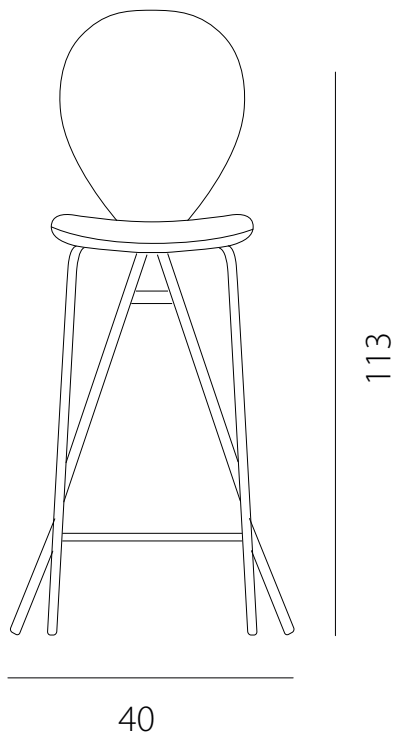

art. GPER

L 40 x P 56 x H 88 cm / Hs 50 cm

SEDIA VISTA FRONTALE / front view chair

SEDIA VISTA LATERALE / side view chair

art. GBPE

L 40 x P 58 x H 103 cm / Hs 65 cm

SEDIA VISTA FRONTALE / front view chair

SEDIA VISTA LATERALE / side view chair

art. GBPE

L 40 x P 58 x H 113 cm / Hs 75 cm

SEDIA VISTA FRONTALE / front view chair

SEDIA VISTA LATERALE / side view chair