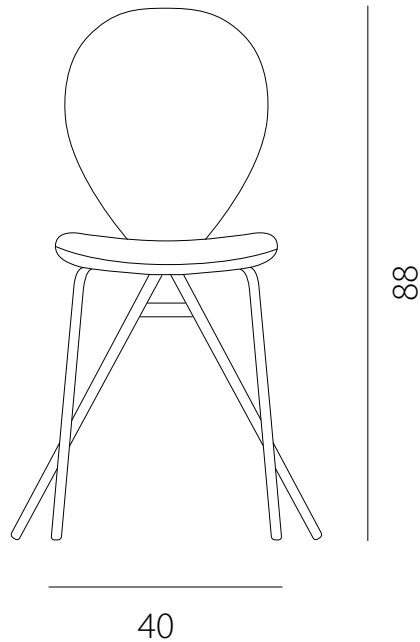

art. GPER

L 40 x P 56 x H 88 cm / Hs 50 cm

SEDIA VISTA FRONTALE / front view chair

SEDIA VISTA LATERALE / side view chair

art. GBPE

L 40 x P 58 x H 103 cm / Hs 65 cm

SEDIA VISTA FRONTALE / front view chair

SEDIA VISTA LATERALE / side view chair

art. GBPE

L 40 x P 58 x H 113 cm / Hs 75 cm

SEDIA VISTA FRONTALE / front view chair

SEDIA VISTA LATERALE / side view chair