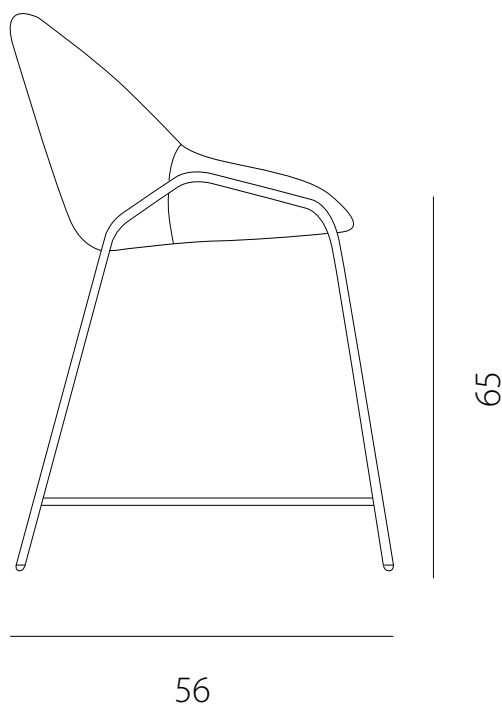

art. GNSB

L 54 x P 56 x H 81 cm / Hs 48 cm

SEDIA VISTA FRONTALE / front view chair

SEDIA VISTA LATERALE / side view chair

art. GNCB

L 54 x P 56 x H 81 cm / Hs 48 cm - H bracc. 76 cm

SEDIA VISTA FRONTALE / front view chair

SEDIA VISTA LATERALE / side view chair

art. GCNC

L 70 x P 65 x H 81 cm / Hs 45 cm - H bracc. 76 cm

SEDIA VISTA FRONTALE / front view chair

SEDIA VISTA LATERALE / side view chair

art. GBNS

L 54 x P 56 x H 102 cm / Hs 65 cm

SEDIA VISTA FRONTALE / front view chair

SEDIA VISTA LATERALE / side view chair

art. GBNS

L 54 x P 56 x H 112 cm / Hs 75 cm

SEDIA VISTA FRONTALE / front view chair

SEDIA VISTA LATERALE / side view chair