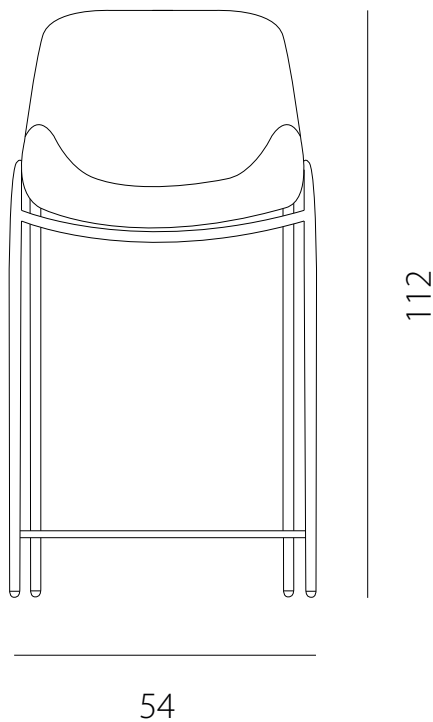

art. GNSB

L 54 x P 56 x H 81 cm / Hs 48 cm

SEDIA VISTA FRONTALE / front view chair

SEDIA VISTA LATERALE / side view chair

art. GNCB

L 54 x P 56 x H 81 cm / Hs 48 cm - H bracc. 76 cm

SEDIA VISTA FRONTALE / front view chair

SEDIA VISTA LATERALE / side view chair

art. GCNC

L 70 x P 65 x H 81 cm / Hs 45 cm - H bracc. 76 cm

SEDIA VISTA FRONTALE / front view chair

SEDIA VISTA LATERALE / side view chair

art. GBNS

L 54 x P 56 x H 102 cm / Hs 65 cm

SEDIA VISTA FRONTALE / front view chair

SEDIA VISTA LATERALE / side view chair

art. GBNS

L 54 x P 56 x H 112 cm / Hs 75 cm

SEDIA VISTA FRONTALE / front view chair

SEDIA VISTA LATERALE / side view chair