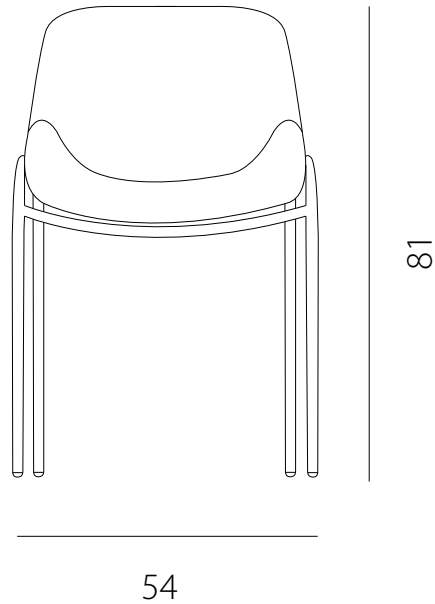

art. GNSB

L 54 x P 56 x H 81 cm / Hs 48 cm

SEDIA VISTA FRONTALE / front view chair

SEDIA VISTA LATERALE / side view chair

art. GNCB

L 54 x P 56 x H 81 cm / Hs 48 cm - H bracc. 76 cm

SEDIA VISTA FRONTALE / front view chair

SEDIA VISTA LATERALE / side view chair

art. GCNC

L 70 x P 65 x H 81 cm / Hs 45 cm - H bracc. 76 cm

SEDIA VISTA FRONTALE / front view chair

SEDIA VISTA LATERALE / side view chair

art. GBNS

L 54 x P 56 x H 102 cm / Hs 65 cm

SEDIA VISTA FRONTALE / front view chair

SEDIA VISTA LATERALE / side view chair

art. GBNS

L 54 x P 56 x H 112 cm / Hs 75 cm

SEDIA VISTA FRONTALE / front view chair

SEDIA VISTA LATERALE / side view chair