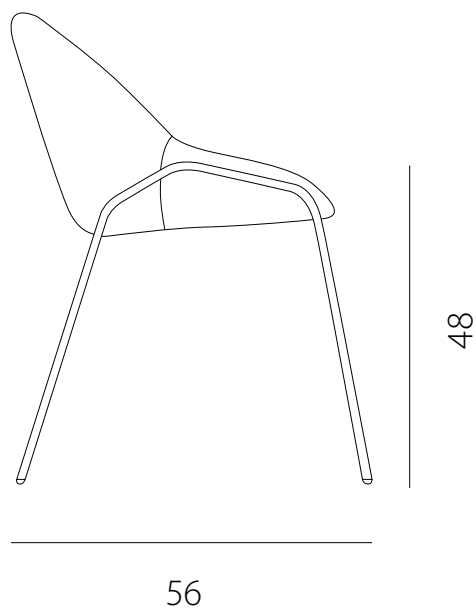

art. GNSB

L 54 x P 56 x H 81 cm / Hs 48 cm

SEDIA VISTA FRONTALE / front view chair

SEDIA VISTA LATERALE / side view chair

art. GNCB

L 54 x P 56 x H 81 cm / Hs 48 cm - H bracc. 76 cm

SEDIA VISTA FRONTALE / front view chair

SEDIA VISTA LATERALE / side view chair

art. GCNC

L 70 x P 65 x H 81 cm / Hs 45 cm - H bracc. 76 cm

SEDIA VISTA FRONTALE / front view chair

SEDIA VISTA LATERALE / side view chair

art. GBNS

L 54 x P 56 x H 102 cm / Hs 65 cm

SEDIA VISTA FRONTALE / front view chair

SEDIA VISTA LATERALE / side view chair

art. GBNS

L 54 x P 56 x H 112 cm / Hs 75 cm

SEDIA VISTA FRONTALE / front view chair

SEDIA VISTA LATERALE / side view chair