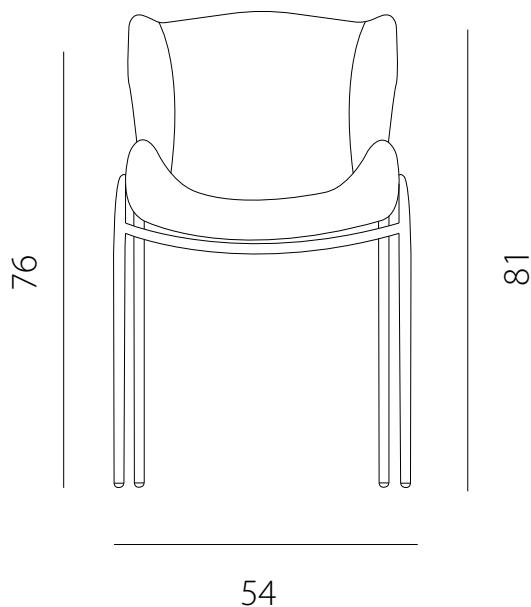

art. GNSB

L 54 x P 56 x H 81 cm / Hs 48 cm

SEDIA VISTA FRONTALE / front view chair

SEDIA VISTA LATERALE / side view chair

art. GNCB

L 54 x P 56 x H 81 cm / Hs 48 cm - H bracc. 76 cm

SEDIA VISTA FRONTALE / front view chair

SEDIA VISTA LATERALE / side view chair

art. GCNC

L 70 x P 65 x H 81 cm / Hs 45 cm - H bracc. 76 cm

SEDIA VISTA FRONTALE / front view chair

SEDIA VISTA LATERALE / side view chair

art. GBNS

L 54 x P 56 x H 102 cm / Hs 65 cm

SEDIA VISTA FRONTALE / front view chair

SEDIA VISTA LATERALE / side view chair

art. GBNS

L 54 x P 56 x H 112 cm / Hs 75 cm

SEDIA VISTA FRONTALE / front view chair

SEDIA VISTA LATERALE / side view chair