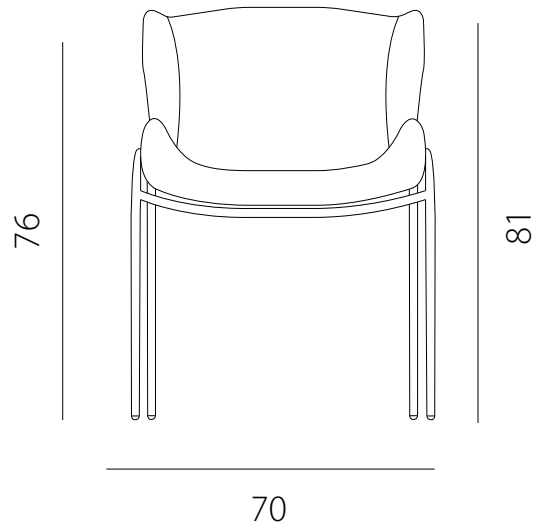

art. GNSB

L 54 x P 56 x H 81 cm / Hs 48 cm

SEDIA VISTA FRONTALE / front view chair

SEDIA VISTA LATERALE / side view chair

art. GNCB

L 54 x P 56 x H 81 cm / Hs 48 cm - H bracc. 76 cm

SEDIA VISTA FRONTALE / front view chair

SEDIA VISTA LATERALE / side view chair

art. GCNC

L 70 x P 65 x H 81 cm / Hs 45 cm - H bracc. 76 cm

SEDIA VISTA FRONTALE / front view chair

SEDIA VISTA LATERALE / side view chair

art. GBNS

L 54 x P 56 x H 102 cm / Hs 65 cm

SEDIA VISTA FRONTALE / front view chair

SEDIA VISTA LATERALE / side view chair

art. GBNS

L 54 x P 56 x H 112 cm / Hs 75 cm

SEDIA VISTA FRONTALE / front view chair

SEDIA VISTA LATERALE / side view chair