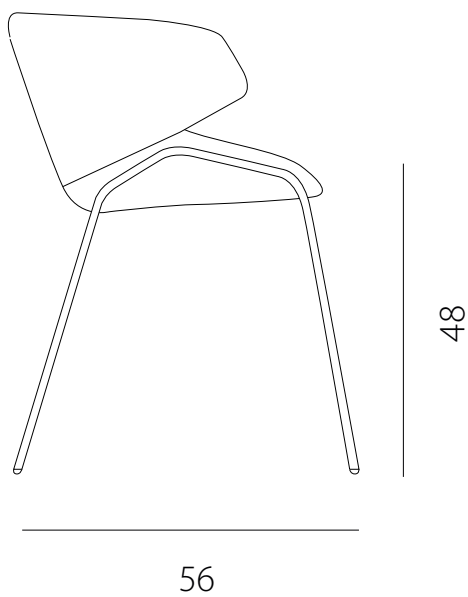

art. GNSB

L 54 x P 56 x H 81 cm / Hs 48 cm

SEDIA VISTA FRONTALE / front view chair

SEDIA VISTA LATERALE / side view chair

art. GNCB

L 54 x P 56 x H 81 cm / Hs 48 cm - H bracc. 76 cm

SEDIA VISTA FRONTALE / front view chair

SEDIA VISTA LATERALE / side view chair

art. GCNC

L 70 x P 65 x H 81 cm / Hs 45 cm - H bracc. 76 cm

SEDIA VISTA FRONTALE / front view chair

SEDIA VISTA LATERALE / side view chair

art. GBNS

L 54 x P 56 x H 102 cm / Hs 65 cm

SEDIA VISTA FRONTALE / front view chair

SEDIA VISTA LATERALE / side view chair

art. GBNS

L 54 x P 56 x H 112 cm / Hs 75 cm

SEDIA VISTA FRONTALE / front view chair

SEDIA VISTA LATERALE / side view chair