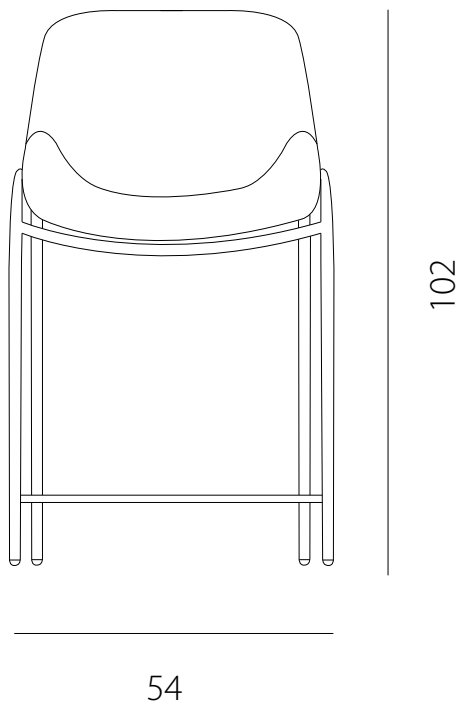

art. GNSB

L 54 x P 56 x H 81 cm / Hs 48 cm

SEDIA VISTA FRONTALE / front view chair

SEDIA VISTA LATERALE / side view chair

art. GNCB

L 54 x P 56 x H 81 cm / Hs 48 cm - H bracc. 76 cm

SEDIA VISTA FRONTALE / front view chair

SEDIA VISTA LATERALE / side view chair

art. GCNC

L 70 x P 65 x H 81 cm / Hs 45 cm - H bracc. 76 cm

SEDIA VISTA FRONTALE / front view chair

SEDIA VISTA LATERALE / side view chair

art. GBNS

L 54 x P 56 x H 102 cm / Hs 65 cm

SEDIA VISTA FRONTALE / front view chair

SEDIA VISTA LATERALE / side view chair

art. GBNS

L 54 x P 56 x H 112 cm / Hs 75 cm

SEDIA VISTA FRONTALE / front view chair

SEDIA VISTA LATERALE / side view chair