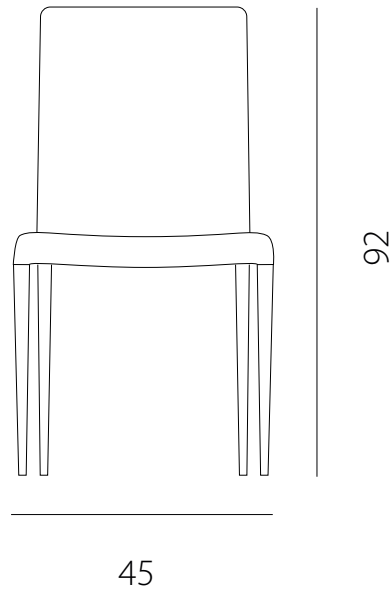

art. GNIN

L 45 x P 50 x H 92 cm / Hs 48 cm

SEDIA VISTA FRONTALE / front view chair

SEDIA VISTA LATERALE / side view chair