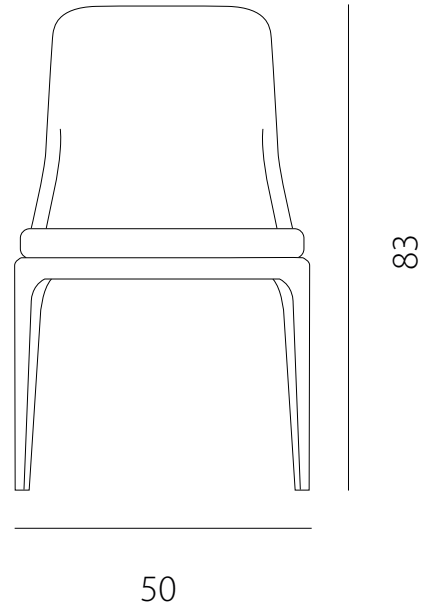

art. GMSB

L 50 x P 58 x H 83 cm / Hs 50 cm

SEDIA VISTA FRONTALE / front view chair

SEDIA VISTA LATERALE / side view chair

art. GMCB

L 50 x P 58 x H 83 cm / Hs 50 cm - H bracc. 61 cm

SEDIA VISTA FRONTALE / front view chair

SEDIA VISTA LATERALE / side view chair