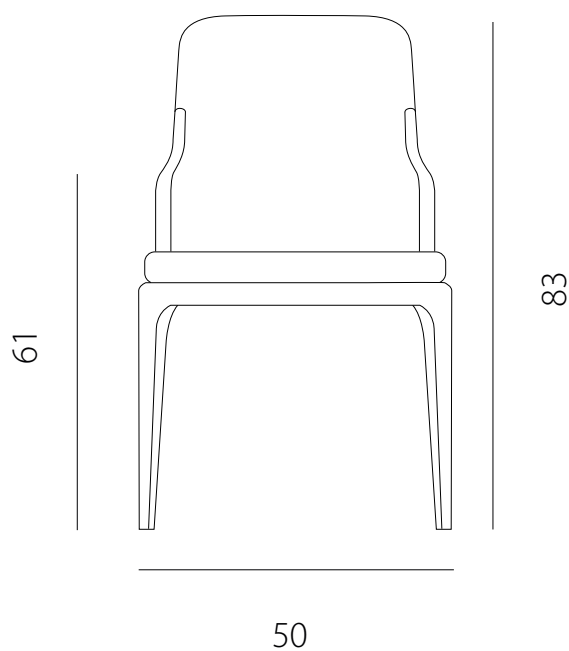

art. GMSB

L 50 x P 58 x H 83 cm / Hs 50 cm

SEDIA VISTA FRONTALE / front view chair

SEDIA VISTA LATERALE / side view chair

art. GMCB

L 50 x P 58 x H 83 cm / Hs 50 cm - H bracc. 61 cm

SEDIA VISTA FRONTALE / front view chair

SEDIA VISTA LATERALE / side view chair