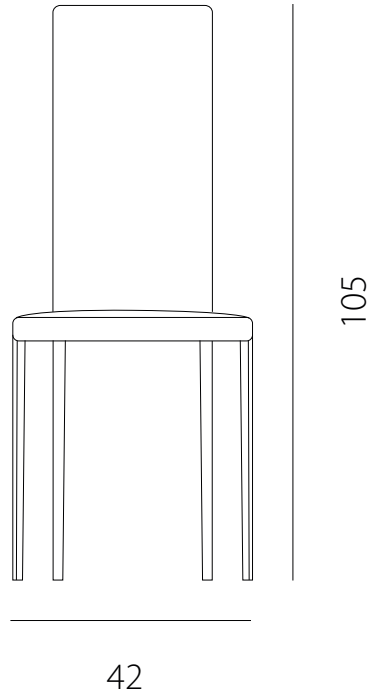

art. GLUN

L 42 x P 50 x H 105 cm / Hs 47 cm

SEDIA VISTA FRONTALE / front view chair

SEDIA VISTA LATERALE / side view chair