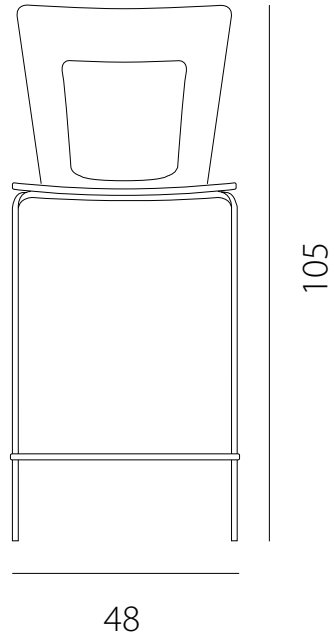

art. GL4G

L 48 x P 50 x H 80 cm / Hs 46 cm

SEDIA VISTA FRONTALE / front view chair

SEDIA VISTA LATERALE / side view chair

art. GBLI

L 48 x P 52 x H 95 cm / Hs 65 cm

SEDIA VISTA FRONTALE / front view chair

SEDIA VISTA LATERALE / side view chair

art. GBLI

L 48 x P 52 x H 105 cm / Hs 75 cm

SEDIA VISTA FRONTALE / front view chair

SEDIA VISTA LATERALE / side view chair