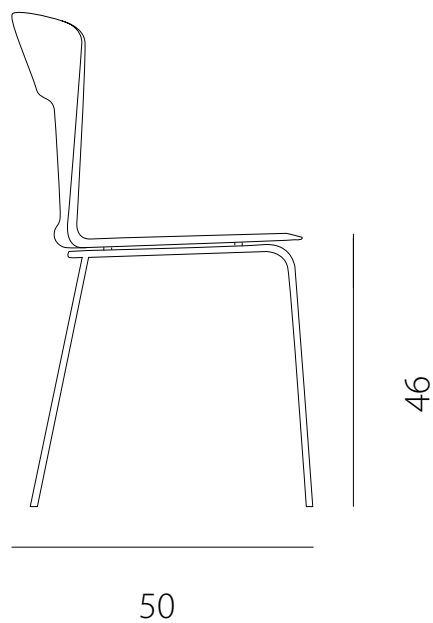

art. GL4G

L 48 x P 50 x H 80 cm / Hs 46 cm

SEDIA VISTA FRONTALE / front view chair

SEDIA VISTA LATERALE / side view chair

art. GBLI

L 48 x P 52 x H 95 cm / Hs 65 cm

SEDIA VISTA FRONTALE / front view chair

SEDIA VISTA LATERALE / side view chair

art. GBLI

L 48 x P 52 x H 105 cm / Hs 75 cm

SEDIA VISTA FRONTALE / front view chair

SEDIA VISTA LATERALE / side view chair