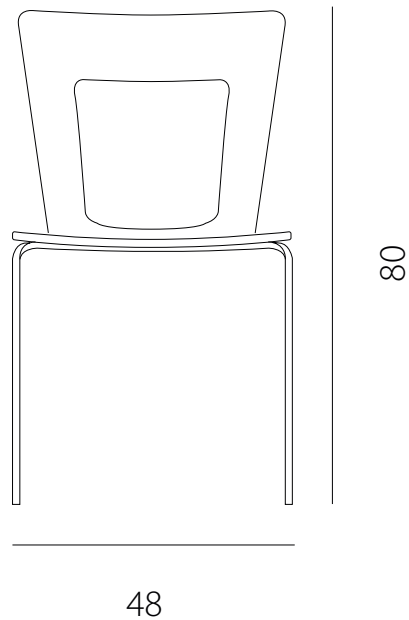

art. GL4G

L 48 x P 50 x H 80 cm / Hs 46 cm

SEDIA VISTA FRONTALE / front view chair

SEDIA VISTA LATERALE / side view chair

art. GBLI

L 48 x P 52 x H 95 cm / Hs 65 cm

SEDIA VISTA FRONTALE / front view chair

SEDIA VISTA LATERALE / side view chair

art. GBLI

L 48 x P 52 x H 105 cm / Hs 75 cm

SEDIA VISTA FRONTALE / front view chair

SEDIA VISTA LATERALE / side view chair