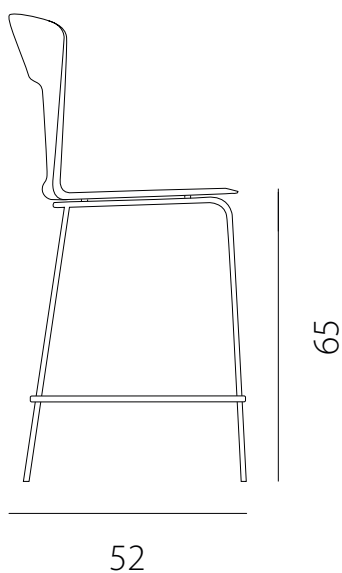

art. GL4G

L 48 x P 50 x H 80 cm / Hs 46 cm

SEDIA VISTA FRONTALE / front view chair

SEDIA VISTA LATERALE / side view chair

art. GBLI

L 48 x P 52 x H 95 cm / Hs 65 cm

SEDIA VISTA FRONTALE / front view chair

SEDIA VISTA LATERALE / side view chair

art. GBLI

L 48 x P 52 x H 105 cm / Hs 75 cm

SEDIA VISTA FRONTALE / front view chair

SEDIA VISTA LATERALE / side view chair