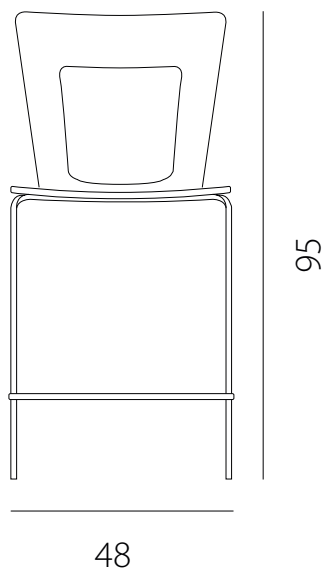

art. GL4G

L 48 x P 50 x H 80 cm / Hs 46 cm

SEDIA VISTA FRONTALE / front view chair

SEDIA VISTA LATERALE / side view chair

art. GBLI

L 48 x P 52 x H 95 cm / Hs 65 cm

SEDIA VISTA FRONTALE / front view chair

SEDIA VISTA LATERALE / side view chair

art. GBLI

L 48 x P 52 x H 105 cm / Hs 75 cm

SEDIA VISTA FRONTALE / front view chair

SEDIA VISTA LATERALE / side view chair