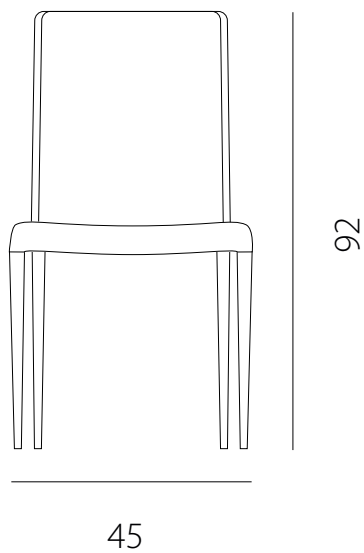

art. GISA

L 45 x P 50 x H 92 cm / Hs 48 cm

SEDIA VISTA FRONTALE / front view chair

SEDIA VISTA LATERALE / side view chair