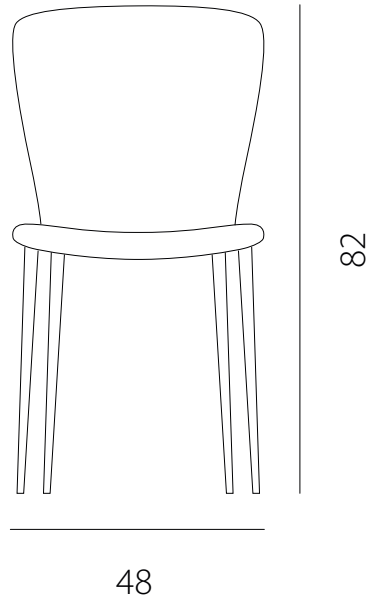

art. GIOS-LGIS

L 48 x P 53 x H 82 cm / Hs 50

SEDIA VISTA FRONTALE / front view chair

SEDIA VISTA LATERALE / side view chair

art. GIOB-LGIB

L 48 x P 55 x H 96 cm / Hs 65 cm

SEDIA VISTA FRONTALE / front view chair

SEDIA VISTA LATERALE / side view chair

art. GIOB-LGIB

L 48 x P 55 x H 106 cm / Hs 75 cm

SEDIA VISTA FRONTALE / front view chair

SEDIA VISTA LATERALE / side view chair