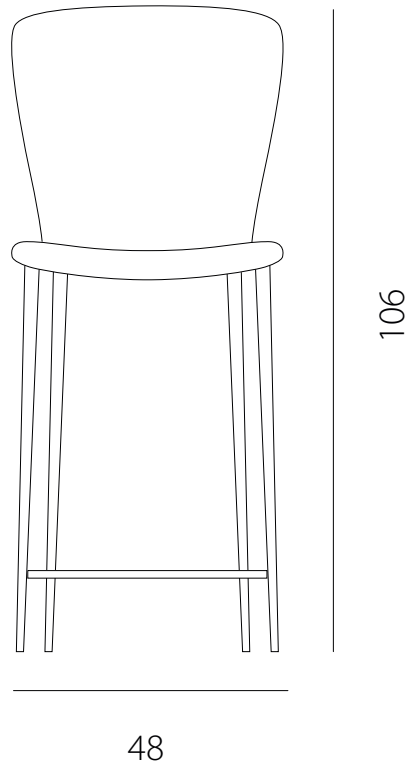

art. GIOS-LGIS

L 48 x P 53 x H 82 cm / Hs 50

SEDIA VISTA FRONTALE / front view chair

SEDIA VISTA LATERALE / side view chair

art. GIOB-LGIB

L 48 x P 55 x H 96 cm / Hs 65 cm

SEDIA VISTA FRONTALE / front view chair

SEDIA VISTA LATERALE / side view chair

art. GIOB-LGIB

L 48 x P 55 x H 106 cm / Hs 75 cm

SEDIA VISTA FRONTALE / front view chair

SEDIA VISTA LATERALE / side view chair