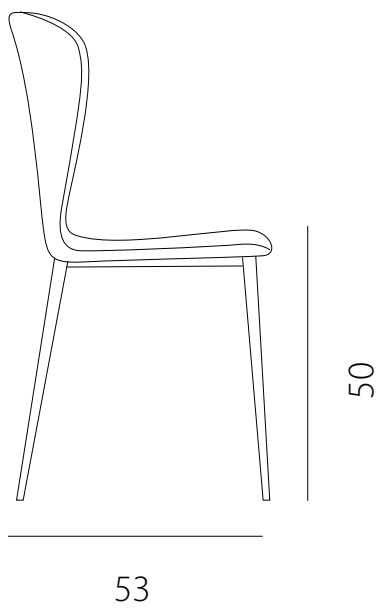

art. GIOS-LGIS

L 48 x P 53 x H 82 cm / Hs 50

SEDIA VISTA FRONTALE / front view chair

SEDIA VISTA LATERALE / side view chair

art. GIOB-LGIB

L 48 x P 55 x H 96 cm / Hs 65 cm

SEDIA VISTA FRONTALE / front view chair

SEDIA VISTA LATERALE / side view chair

art. GIOB-LGIB

L 48 x P 55 x H 106 cm / Hs 75 cm

SEDIA VISTA FRONTALE / front view chair

SEDIA VISTA LATERALE / side view chair