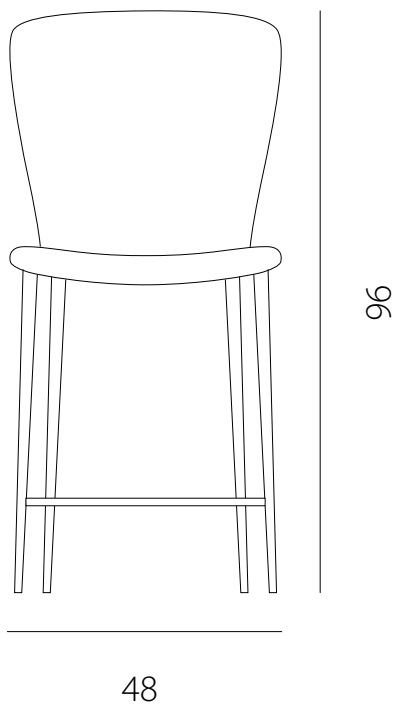

art. GIOS-LGIS

L 48 x P 53 x H 82 cm / Hs 50

SEDIA VISTA FRONTALE / front view chair

SEDIA VISTA LATERALE / side view chair

art. GIOB-LGIB

L 48 x P 55 x H 96 cm / Hs 65 cm

SEDIA VISTA FRONTALE / front view chair

SEDIA VISTA LATERALE / side view chair

art. GIOB-LGIB

L 48 x P 55 x H 106 cm / Hs 75 cm

SEDIA VISTA FRONTALE / front view chair

SEDIA VISTA LATERALE / side view chair