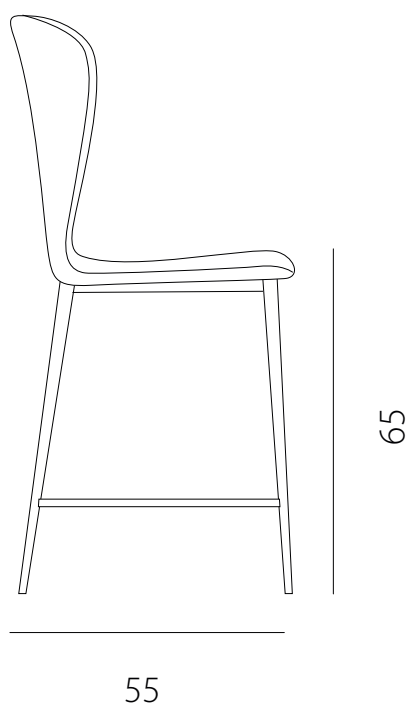

art. GIOS-LGIS

L 48 x P 53 x H 82 cm / Hs 50

SEDIA VISTA FRONTALE / front view chair

SEDIA VISTA LATERALE / side view chair

art. GIOB-LGIB

L 48 x P 55 x H 96 cm / Hs 65 cm

SEDIA VISTA FRONTALE / front view chair

SEDIA VISTA LATERALE / side view chair

art. GIOB-LGIB

L 48 x P 55 x H 106 cm / Hs 75 cm

SEDIA VISTA FRONTALE / front view chair

SEDIA VISTA LATERALE / side view chair