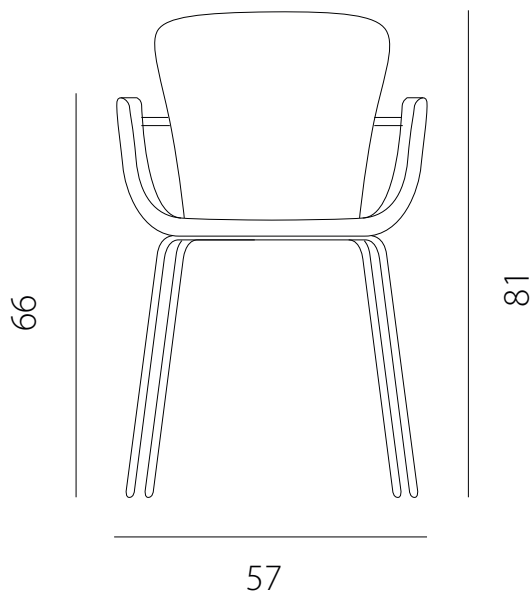

art. GIA4

L 57 x P 54 x H 81 cm / Hs 50 - bracc. H 66 cm

SEDIA VISTA FRONTALE / front view chair

SEDIA VISTA LATERALE / side view chair

art. GIAD

L 57 x P 60 x H 81 cm / Hs 50 - bracc. H 66 cm

SEDIA VISTA FRONTALE / front view chair

SEDIA VISTA LATERALE / side view chair

art. GBG4

L 57 x P 54 x H 100 cm / Hs 65 cm

SGABELLO VISTA FRONTALE / front view chair

SGABELLO VISTA LATERALE / side view chair

art. GBG4

L 57 x P 54 x H 100 cm / Hs 75 cm

SGABELLO VISTA FRONTALE / front view chair

SGABELLO VISTA LATERALE / side view chair

art. GBGD

L 57 x P 60 x H 100 cm / Hs 65 cm

SGABELLO VISTA FRONTALE / front view chair

SGABELLO VISTA LATERALE / side view chair

art. GBGD

L 57 x P 60 x H 110 cm / Hs 75 cm

SGABELLO VISTA FRONTALE / front view chair

SGABELLO VISTA LATERALE / side view chair