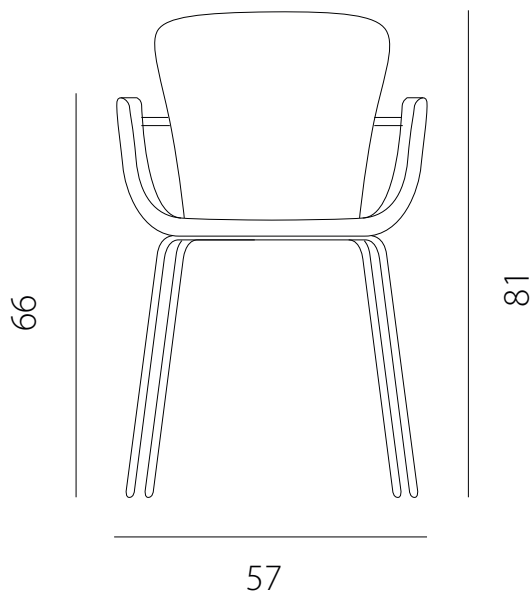

art. GIA4

L 57 x P 54 x H 81 cm / Hs 50 - bracc. H 66 cm

SEDIA VISTA FRONTALE / front view chair

SEDIA VISTA LATERALE / side view chair

art. GIAD

L 57 x P 60 x H 81 cm / Hs 50 - bracc. H 66 cm

SEDIA VISTA FRONTALE / front view chair

SEDIA VISTA LATERALE / side view chair