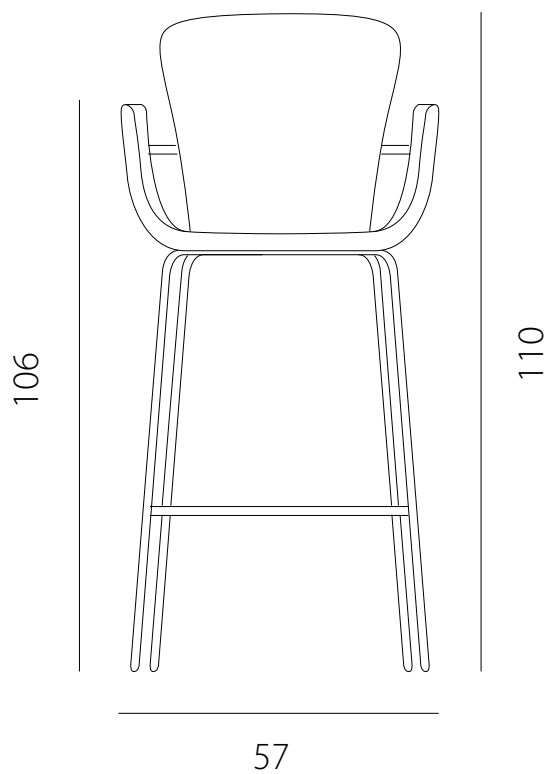

art. GIA4

L 57 x P 54 x H 81 cm / Hs 50 - bracc. H 66 cm

SEDIA VISTA FRONTALE / front view chair

SEDIA VISTA LATERALE / side view chair

art. GIAD

L 57 x P 60 x H 81 cm / Hs 50 - bracc. H 66 cm

SEDIA VISTA FRONTALE / front view chair

SEDIA VISTA LATERALE / side view chair

art. GBG4

L 57 x P 54 x H 100 cm / Hs 65 cm

SGABELLO VISTA FRONTALE / front view chair

SGABELLO VISTA LATERALE / side view chair

art. GBG4

L 57 x P 54 x H 100 cm / Hs 75 cm

SGABELLO VISTA FRONTALE / front view chair

SGABELLO VISTA LATERALE / side view chair

art. GBGD

L 57 x P 60 x H 100 cm / Hs 65 cm

SGABELLO VISTA FRONTALE / front view chair

SGABELLO VISTA LATERALE / side view chair

art. GBGD

L 57 x P 60 x H 110 cm / Hs 75 cm

SGABELLO VISTA FRONTALE / front view chair

SGABELLO VISTA LATERALE / side view chair