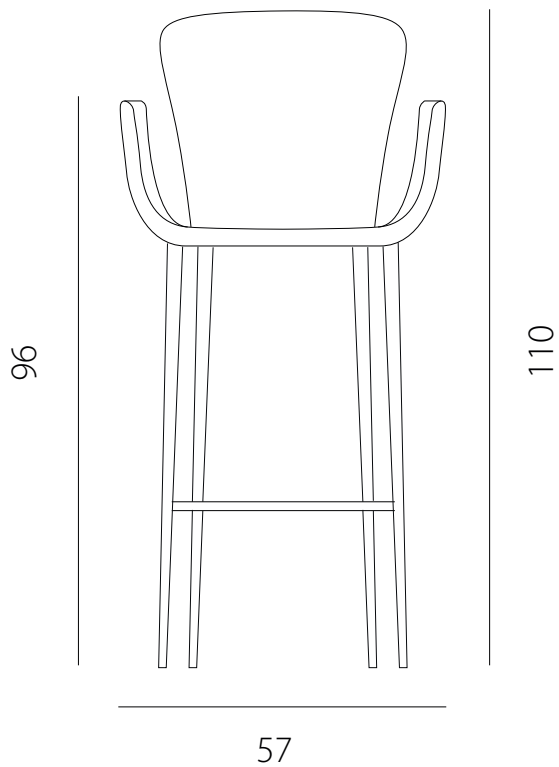

art. GIA4

L 57 x P 54 x H 81 cm / Hs 50 - bracc. H 66 cm

SEDIA VISTA FRONTALE / front view chair

SEDIA VISTA LATERALE / side view chair

art. GIAD

L 57 x P 60 x H 81 cm / Hs 50 - bracc. H 66 cm

SEDIA VISTA FRONTALE / front view chair

SEDIA VISTA LATERALE / side view chair

art. GBG4

L 57 x P 54 x H 100 cm / Hs 65 cm

SGABELLO VISTA FRONTALE / front view chair

SGABELLO VISTA LATERALE / side view chair

art. GBG4

L 57 x P 54 x H 100 cm / Hs 75 cm

SGABELLO VISTA FRONTALE / front view chair

SGABELLO VISTA LATERALE / side view chair

art. GBGD

L 57 x P 60 x H 100 cm / Hs 65 cm

SGABELLO VISTA FRONTALE / front view chair

SGABELLO VISTA LATERALE / side view chair

art. GBGD

L 57 x P 60 x H 110 cm / Hs 75 cm

SGABELLO VISTA FRONTALE / front view chair

SGABELLO VISTA LATERALE / side view chair