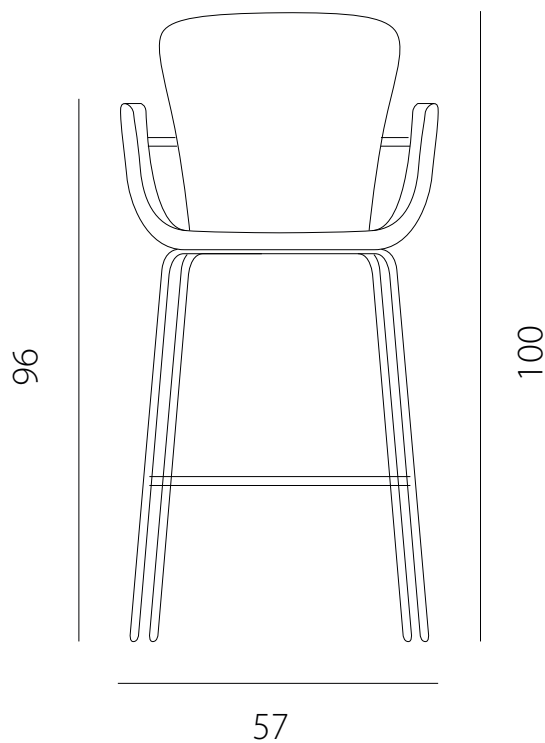

art. GIA4

L 57 x P 54 x H 81 cm / Hs 50 - bracc. H 66 cm

SEDIA VISTA FRONTALE / front view chair

SEDIA VISTA LATERALE / side view chair

art. GIAD

L 57 x P 60 x H 81 cm / Hs 50 - bracc. H 66 cm

SEDIA VISTA FRONTALE / front view chair

SEDIA VISTA LATERALE / side view chair

art. GBG4

L 57 x P 54 x H 100 cm / Hs 65 cm

SGABELLO VISTA FRONTALE / front view chair

SGABELLO VISTA LATERALE / side view chair

art. GBG4

L 57 x P 54 x H 100 cm / Hs 75 cm

SGABELLO VISTA FRONTALE / front view chair

SGABELLO VISTA LATERALE / side view chair

art. GBGD

L 57 x P 60 x H 100 cm / Hs 65 cm

SGABELLO VISTA FRONTALE / front view chair

SGABELLO VISTA LATERALE / side view chair

art. GBGD

L 57 x P 60 x H 110 cm / Hs 75 cm

SGABELLO VISTA FRONTALE / front view chair

SGABELLO VISTA LATERALE / side view chair