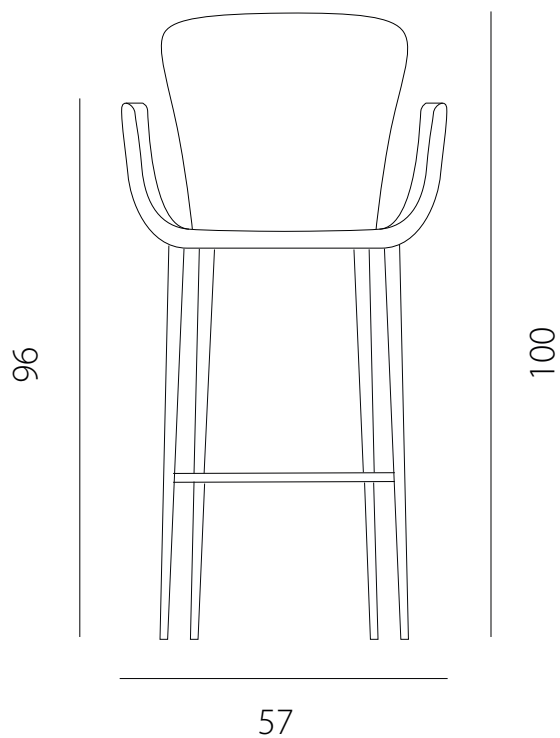

art. GIA4

L 57 x P 54 x H 81 cm / Hs 50 - bracc. H 66 cm

SEDIA VISTA FRONTALE / front view chair

SEDIA VISTA LATERALE / side view chair

art. GIAD

L 57 x P 60 x H 81 cm / Hs 50 - bracc. H 66 cm

SEDIA VISTA FRONTALE / front view chair

SEDIA VISTA LATERALE / side view chair

art. GBG4

L 57 x P 54 x H 100 cm / Hs 65 cm

SGABELLO VISTA FRONTALE / front view chair

SGABELLO VISTA LATERALE / side view chair

art. GBG4

L 57 x P 54 x H 100 cm / Hs 75 cm

SGABELLO VISTA FRONTALE / front view chair

SGABELLO VISTA LATERALE / side view chair

art. GBGD

L 57 x P 60 x H 100 cm / Hs 65 cm

SGABELLO VISTA FRONTALE / front view chair

SGABELLO VISTA LATERALE / side view chair

art. GBGD

L 57 x P 60 x H 110 cm / Hs 75 cm

SGABELLO VISTA FRONTALE / front view chair

SGABELLO VISTA LATERALE / side view chair