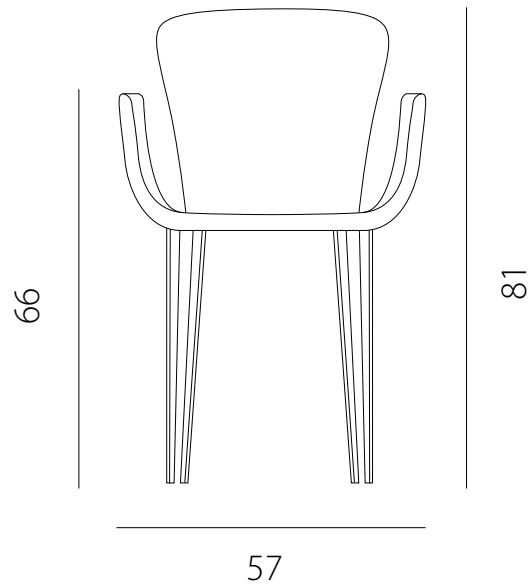

art. GIA4

L 57 x P 54 x H 81 cm / Hs 50 - bracc. H 66 cm

SEDIA VISTA FRONTALE / front view chair

SEDIA VISTA LATERALE / side view chair

art. GIAD

L 57 x P 60 x H 81 cm / Hs 50 - bracc. H 66 cm

SEDIA VISTA FRONTALE / front view chair

SEDIA VISTA LATERALE / side view chair