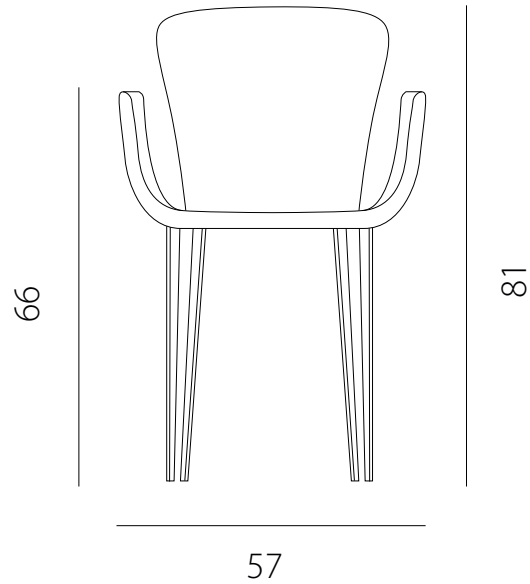

art. GIA4

L 57 x P 54 x H 81 cm / Hs 50 - bracc. H 66 cm

SEDIA VISTA FRONTALE / front view chair

SEDIA VISTA LATERALE / side view chair

art. GIAD

L 57 x P 60 x H 81 cm / Hs 50 - bracc. H 66 cm

SEDIA VISTA FRONTALE / front view chair

SEDIA VISTA LATERALE / side view chair

art. GBG4

L 57 x P 54 x H 100 cm / Hs 65 cm

SGABELLO VISTA FRONTALE / front view chair

SGABELLO VISTA LATERALE / side view chair

art. GBG4

L 57 x P 54 x H 100 cm / Hs 75 cm

SGABELLO VISTA FRONTALE / front view chair

SGABELLO VISTA LATERALE / side view chair

art. GBGD

L 57 x P 60 x H 100 cm / Hs 65 cm

SGABELLO VISTA FRONTALE / front view chair

SGABELLO VISTA LATERALE / side view chair

art. GBGD

L 57 x P 60 x H 110 cm / Hs 75 cm

SGABELLO VISTA FRONTALE / front view chair

SGABELLO VISTA LATERALE / side view chair