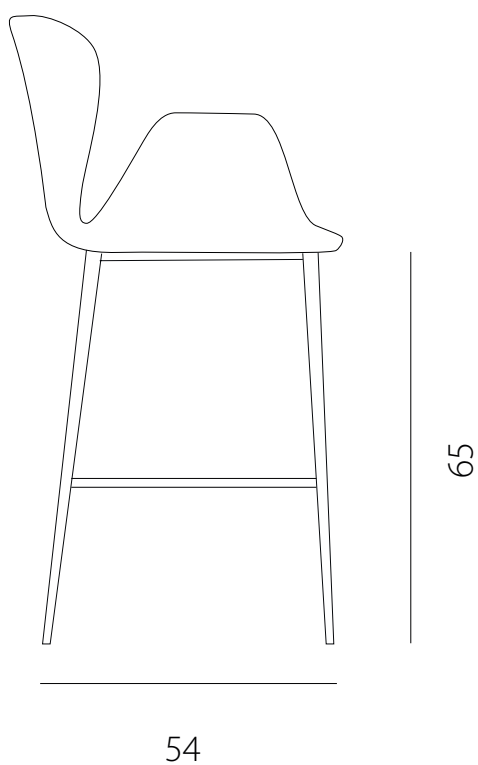

art. GIA4

L 57 x P 54 x H 81 cm / Hs 50 - bracc. H 66 cm

SEDIA VISTA FRONTALE / front view chair

SEDIA VISTA LATERALE / side view chair

art. GIAD

L 57 x P 60 x H 81 cm / Hs 50 - bracc. H 66 cm

SEDIA VISTA FRONTALE / front view chair

SEDIA VISTA LATERALE / side view chair

art. GBG4

L 57 x P 54 x H 100 cm / Hs 65 cm

SGABELLO VISTA FRONTALE / front view chair

SGABELLO VISTA LATERALE / side view chair

art. GBG4

L 57 x P 54 x H 100 cm / Hs 75 cm

SGABELLO VISTA FRONTALE / front view chair

SGABELLO VISTA LATERALE / side view chair

art. GBGD

L 57 x P 60 x H 100 cm / Hs 65 cm

SGABELLO VISTA FRONTALE / front view chair

SGABELLO VISTA LATERALE / side view chair

art. GBGD

L 57 x P 60 x H 110 cm / Hs 75 cm

SGABELLO VISTA FRONTALE / front view chair

SGABELLO VISTA LATERALE / side view chair