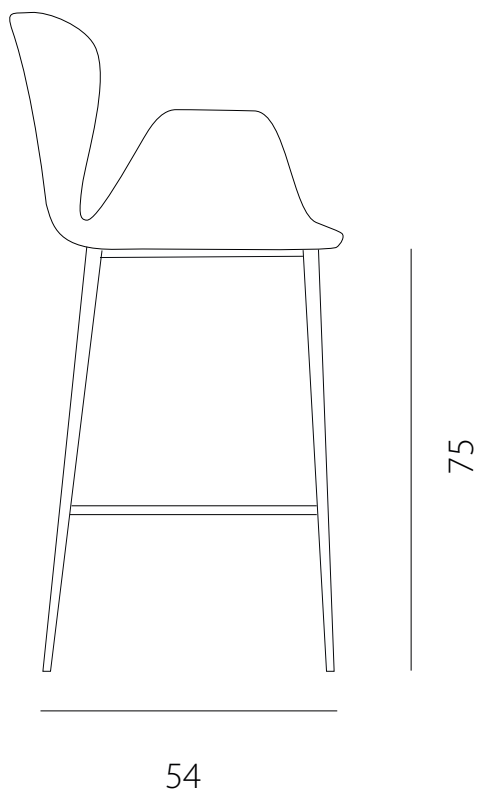

art. GIA4

L 57 x P 54 x H 81 cm / Hs 50 - bracc. H 66 cm

SEDIA VISTA FRONTALE / front view chair

SEDIA VISTA LATERALE / side view chair

art. GIAD

L 57 x P 60 x H 81 cm / Hs 50 - bracc. H 66 cm

SEDIA VISTA FRONTALE / front view chair

SEDIA VISTA LATERALE / side view chair

art. GBG4

L 57 x P 54 x H 100 cm / Hs 65 cm

SGABELLO VISTA FRONTALE / front view chair

SGABELLO VISTA LATERALE / side view chair

art. GBG4

L 57 x P 54 x H 100 cm / Hs 75 cm

SGABELLO VISTA FRONTALE / front view chair

SGABELLO VISTA LATERALE / side view chair

art. GBGD

L 57 x P 60 x H 100 cm / Hs 65 cm

SGABELLO VISTA FRONTALE / front view chair

SGABELLO VISTA LATERALE / side view chair

art. GBGD

L 57 x P 60 x H 110 cm / Hs 75 cm

SGABELLO VISTA FRONTALE / front view chair

SGABELLO VISTA LATERALE / side view chair