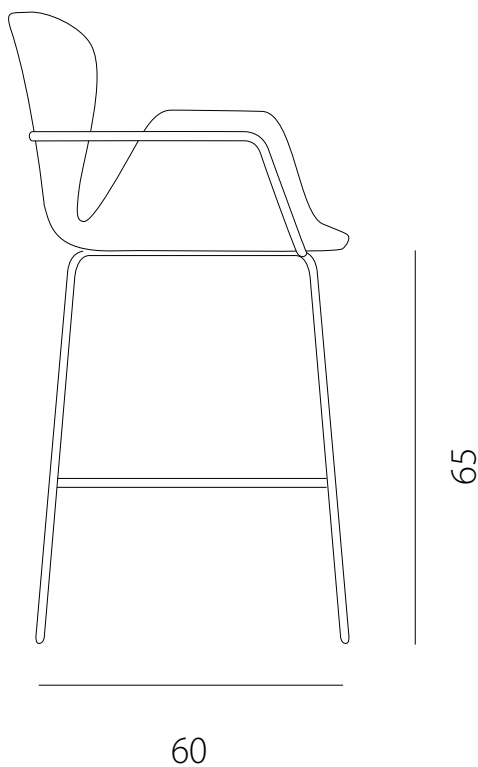

art. GIA4

L 57 x P 54 x H 81 cm / Hs 50 - bracc. H 66 cm

SEDIA VISTA FRONTALE / front view chair

SEDIA VISTA LATERALE / side view chair

art. GIAD

L 57 x P 60 x H 81 cm / Hs 50 - bracc. H 66 cm

SEDIA VISTA FRONTALE / front view chair

SEDIA VISTA LATERALE / side view chair

art. GBG4

L 57 x P 54 x H 100 cm / Hs 65 cm

SGABELLO VISTA FRONTALE / front view chair

SGABELLO VISTA LATERALE / side view chair

art. GBG4

L 57 x P 54 x H 100 cm / Hs 75 cm

SGABELLO VISTA FRONTALE / front view chair

SGABELLO VISTA LATERALE / side view chair

art. GBGD

L 57 x P 60 x H 100 cm / Hs 65 cm

SGABELLO VISTA FRONTALE / front view chair

SGABELLO VISTA LATERALE / side view chair

art. GBGD

L 57 x P 60 x H 110 cm / Hs 75 cm

SGABELLO VISTA FRONTALE / front view chair

SGABELLO VISTA LATERALE / side view chair