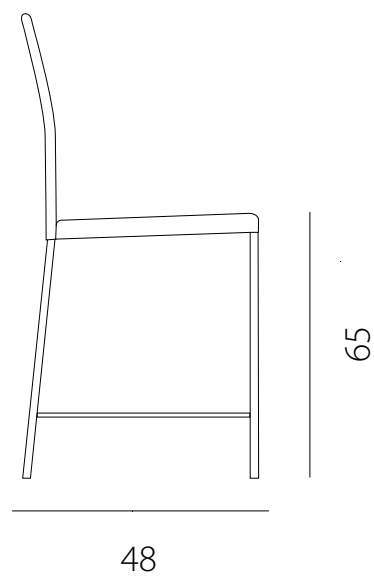

art. GGAI

L 43 x P 48 x H 84 cm / Hs 47

SEDIA VISTA FRONTALE / front view chair

SEDIA VISTA LATERALE / side view chair

art. GBGA

L 43 x P 48 x H 104 cm / Hs 65 cm

SEDIA VISTA FRONTALE / front view chair

SEDIA VISTA LATERALE / side view chair

art. GBGA

L 43 x P 48 x H 114 cm / Hs 75 cm

SEDIA VISTA FRONTALE / front view chair

SEDIA VISTA LATERALE / side view chair