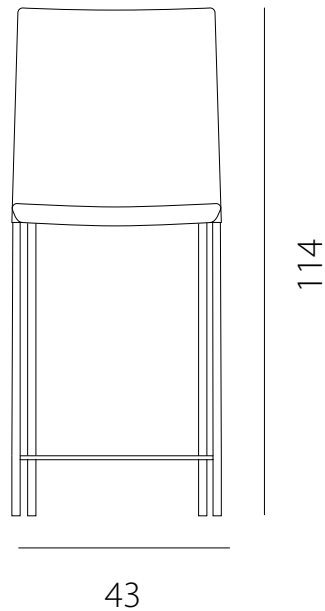

art. GGAI

L 43 x P 48 x H 84 cm / Hs 47

SEDIA VISTA FRONTALE / front view chair

SEDIA VISTA LATERALE / side view chair

art. GBGA

L 43 x P 48 x H 104 cm / Hs 65 cm

SEDIA VISTA FRONTALE / front view chair

SEDIA VISTA LATERALE / side view chair

art. GBGA

L 43 x P 48 x H 114 cm / Hs 75 cm

SEDIA VISTA FRONTALE / front view chair

SEDIA VISTA LATERALE / side view chair