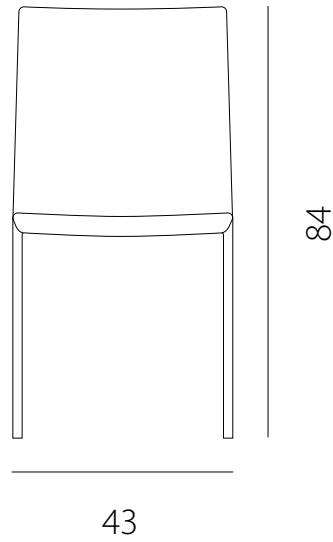

art. GGAI

L 43 x P 48 x H 84 cm / Hs 47

SEDIA VISTA FRONTALE / front view chair

SEDIA VISTA LATERALE / side view chair

art. GBGA

L 43 x P 48 x H 104 cm / Hs 65 cm

SEDIA VISTA FRONTALE / front view chair

SEDIA VISTA LATERALE / side view chair

art. GBGA

L 43 x P 48 x H 114 cm / Hs 75 cm

SEDIA VISTA FRONTALE / front view chair

SEDIA VISTA LATERALE / side view chair