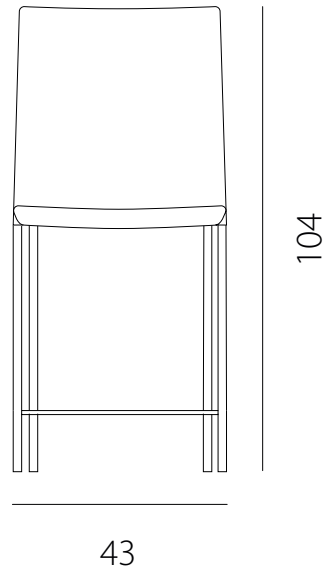

art. GGAI

L 43 x P 48 x H 84 cm / Hs 47

SEDIA VISTA FRONTALE / front view chair

SEDIA VISTA LATERALE / side view chair

art. GBGA

L 43 x P 48 x H 104 cm / Hs 65 cm

SEDIA VISTA FRONTALE / front view chair

SEDIA VISTA LATERALE / side view chair

art. GBGA

L 43 x P 48 x H 114 cm / Hs 75 cm

SEDIA VISTA FRONTALE / front view chair

SEDIA VISTA LATERALE / side view chair