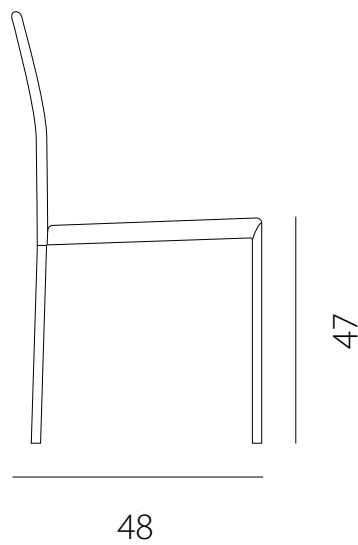

art. GGAI

L 43 x P 48 x H 84 cm / Hs 47

SEDIA VISTA FRONTALE / front view chair

SEDIA VISTA LATERALE / side view chair

art. GBGA

L 43 x P 48 x H 104 cm / Hs 65 cm

SEDIA VISTA FRONTALE / front view chair

SEDIA VISTA LATERALE / side view chair

art. GBGA

L 43 x P 48 x H 114 cm / Hs 75 cm

SEDIA VISTA FRONTALE / front view chair

SEDIA VISTA LATERALE / side view chair