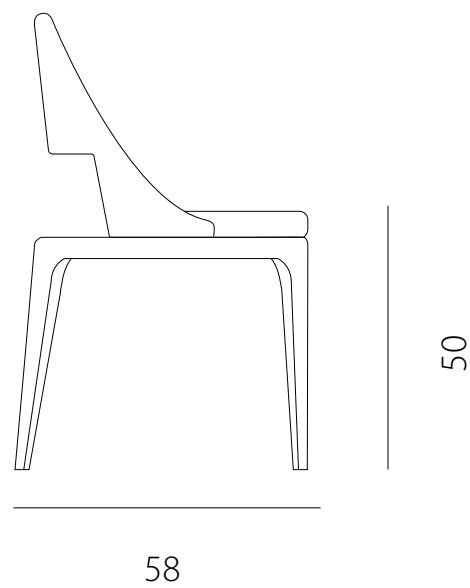

art. LMAS

L 50 x P 58 x H 83 cm / Hs 50 cm

SEDIA VISTA FRONTALE / front view chair

SEDIA VISTA LATERALE / side view chair

art. LMAC

L 50 x P 58 x H 83 cm / Hs 50 cm

H Bracc. H 61

SEDIA VISTA FRONTALE / front view chair

SEDIA VISTA LATERALE / side view chair

art. GMAS

L 50 x P 58 x H 83 cm / Hs 50 cm

SEDIA VISTA FRONTALE / front view chair

SEDIA VISTA LATERALE / side view chair

art. GMAC

L 50 x P 58 x H 83 cm / Hs 50 cm

H Bracc. H 61

SEDIA VISTA FRONTALE / front view chair

SEDIA VISTA LATERALE / side view chair