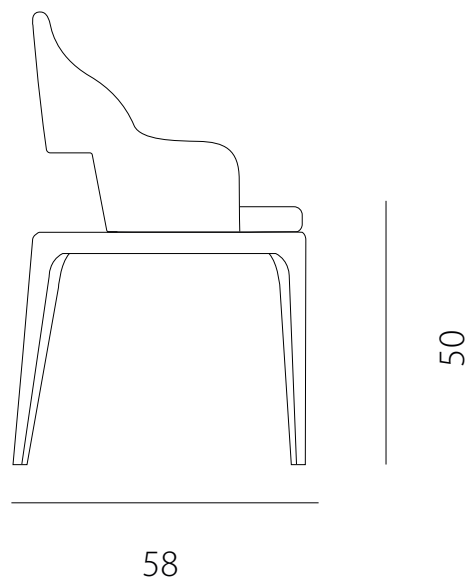

art. LMAS

L 50 x P 58 x H 83 cm / Hs 50 cm

SEDIA VISTA FRONTALE / front view chair

SEDIA VISTA LATERALE / side view chair

art. LMAC

L 50 x P 58 x H 83 cm / Hs 50 cm

H Bracc. H 61

SEDIA VISTA FRONTALE / front view chair

SEDIA VISTA LATERALE / side view chair

art. GMAS

L 50 x P 58 x H 83 cm / Hs 50 cm

SEDIA VISTA FRONTALE / front view chair

SEDIA VISTA LATERALE / side view chair

art. GMAC

L 50 x P 58 x H 83 cm / Hs 50 cm

H Bracc. H 61

SEDIA VISTA FRONTALE / front view chair

SEDIA VISTA LATERALE / side view chair