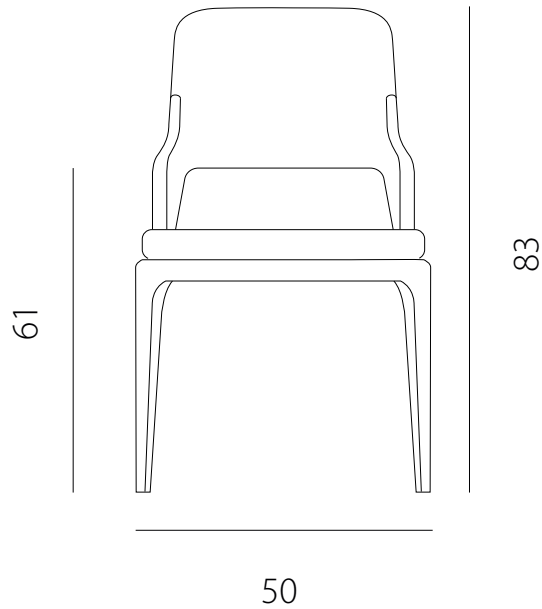

art. LMAS

L 50 x P 58 x H 83 cm / Hs 50 cm

SEDIA VISTA FRONTALE / front view chair

SEDIA VISTA LATERALE / side view chair

art. LMAC

L 50 x P 58 x H 83 cm / Hs 50 cm

H Bracc. H 61

SEDIA VISTA FRONTALE / front view chair

SEDIA VISTA LATERALE / side view chair

art. GMAS

L 50 x P 58 x H 83 cm / Hs 50 cm

SEDIA VISTA FRONTALE / front view chair

SEDIA VISTA LATERALE / side view chair

art. GMAC

L 50 x P 58 x H 83 cm / Hs 50 cm

H Bracc. H 61