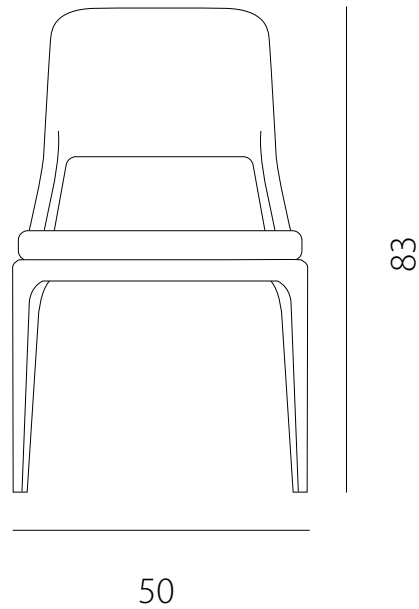

art. LMAS

L 50 x P 58 x H 83 cm / Hs 50 cm

SEDIA VISTA FRONTALE / front view chair

SEDIA VISTA LATERALE / side view chair

art. LMAC

L 50 x P 58 x H 83 cm / Hs 50 cm

H Bracc. H 61

SEDIA VISTA FRONTALE / front view chair

SEDIA VISTA LATERALE / side view chair

art. GMAS

L 50 x P 58 x H 83 cm / Hs 50 cm

SEDIA VISTA FRONTALE / front view chair

SEDIA VISTA LATERALE / side view chair

art. GMAC

L 50 x P 58 x H 83 cm / Hs 50 cm

H Bracc. H 61

SEDIA VISTA FRONTALE / front view chair

SEDIA VISTA LATERALE / side view chair