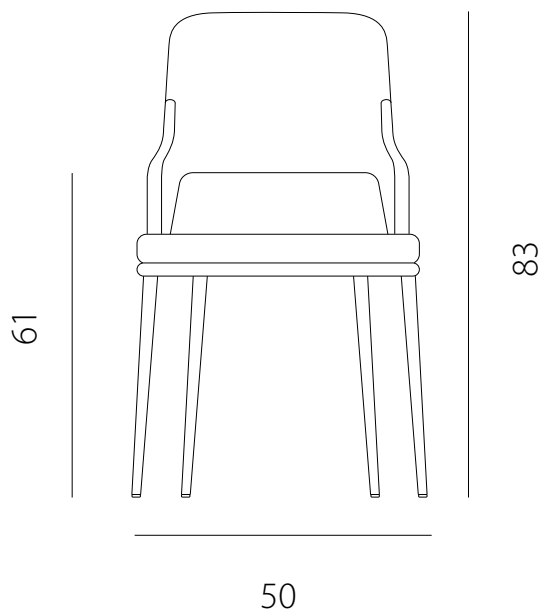

art. LMAS

L 50 x P 58 x H 83 cm / Hs 50 cm

SEDIA VISTA FRONTALE / front view chair

SEDIA VISTA LATERALE / side view chair

art. LMAC

L 50 x P 58 x H 83 cm / Hs 50 cm

H Bracc. H 61

SEDIA VISTA FRONTALE / front view chair

SEDIA VISTA LATERALE / side view chair

art. GMAS

L 50 x P 58 x H 83 cm / Hs 50 cm

SEDIA VISTA FRONTALE / front view chair

SEDIA VISTA LATERALE / side view chair

art. GMAC

L 50 x P 58 x H 83 cm / Hs 50 cm

H Bracc. H 61

SEDIA VISTA FRONTALE / front view chair

SEDIA VISTA LATERALE / side view chair