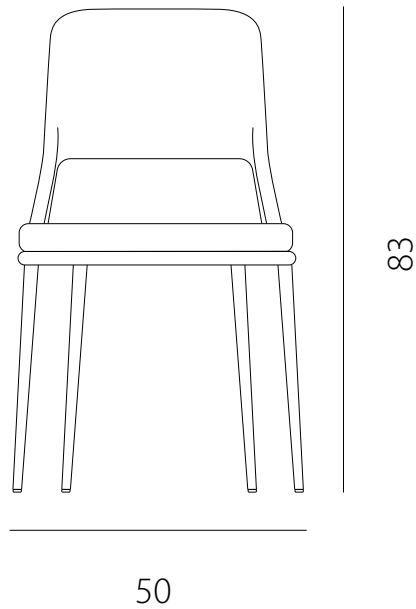

art. LMAS

L 50 x P 58 x H 83 cm / Hs 50 cm

SEDIA VISTA FRONTALE / front view chair

SEDIA VISTA LATERALE / side view chair

art. LMAC

L 50 x P 58 x H 83 cm / Hs 50 cm

H Bracc. H 61

SEDIA VISTA FRONTALE / front view chair

SEDIA VISTA LATERALE / side view chair

art. GMAS

L 50 x P 58 x H 83 cm / Hs 50 cm

SEDIA VISTA FRONTALE / front view chair

SEDIA VISTA LATERALE / side view chair

art. GMAC

L 50 x P 58 x H 83 cm / Hs 50 cm

H Bracc. H 61

SEDIA VISTA FRONTALE / front view chair

SEDIA VISTA LATERALE / side view chair