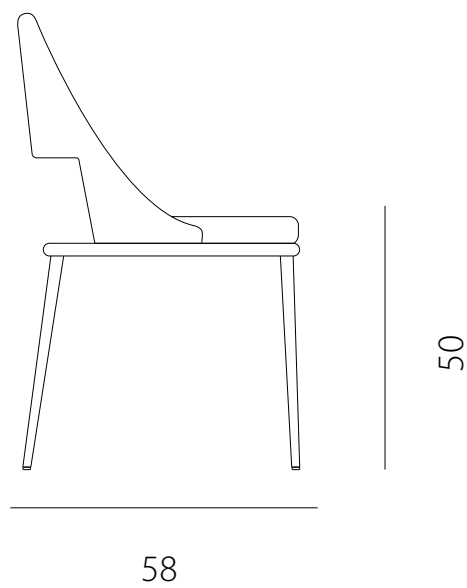

art. LMAS

L 50 x P 58 x H 83 cm / Hs 50 cm

SEDIA VISTA FRONTALE / front view chair

SEDIA VISTA LATERALE / side view chair

art. LMAC

L 50 x P 58 x H 83 cm / Hs 50 cm

H Bracc. H 61

SEDIA VISTA FRONTALE / front view chair

SEDIA VISTA LATERALE / side view chair

art. GMAS

L 50 x P 58 x H 83 cm / Hs 50 cm

SEDIA VISTA FRONTALE / front view chair

SEDIA VISTA LATERALE / side view chair

art. GMAC

L 50 x P 58 x H 83 cm / Hs 50 cm

H Bracc. H 61

SEDIA VISTA FRONTALE / front view chair

SEDIA VISTA LATERALE / side view chair