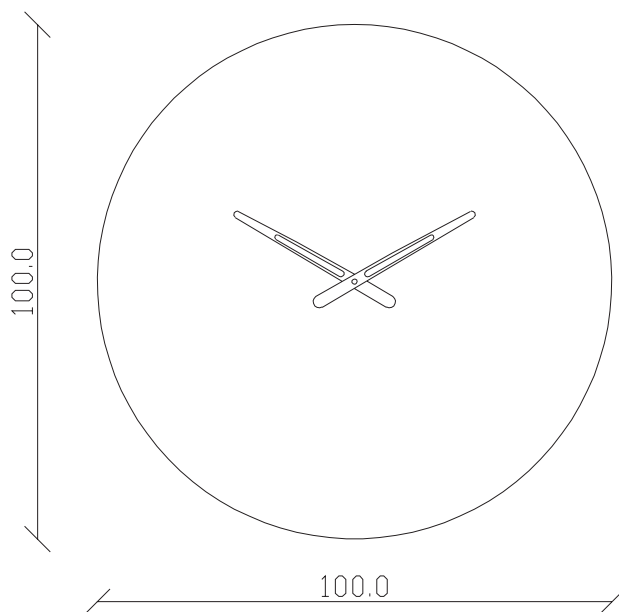

art. A200  
Ø 100 cm

FISSAGGIO SPECCHIO  
AL MURO VERTICALE  
Fastening of the mirror to  
the wall vertically

SPECCHIO VISTA FRONTALE / front view mirror

SPECCHIO VISTA RETRO / rear view mirror